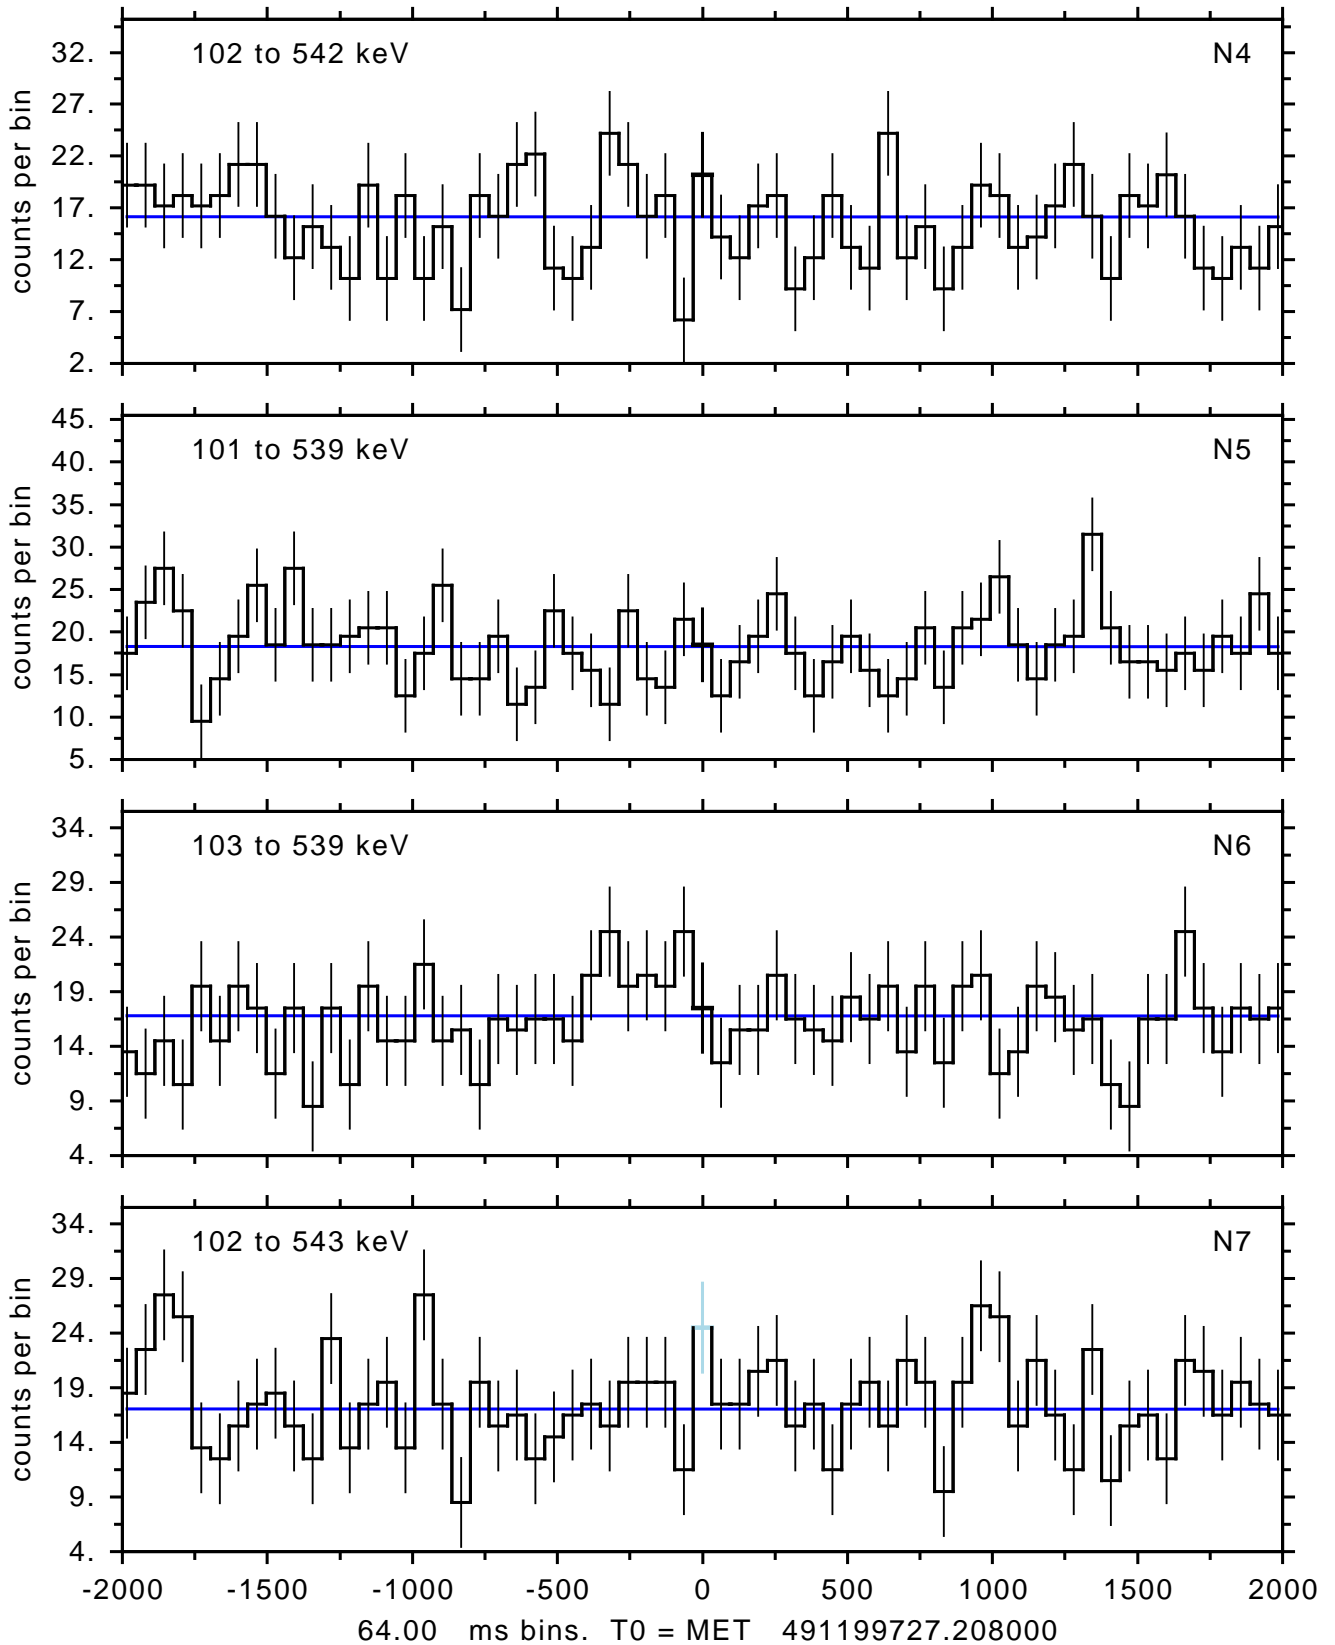

sGRB ver 95a of 2016 Oct 14 run on 2016-10-20 18:44:26
T0 = 491199727.208000 = 2016-07-26 04:22:03.208000
Algr: 3: P01 of F0403: glg_tte_b0_160726154_v00

sGRB ver 95a of 2016 Oct 14 run on 2016-10-20 18:44:26
T0 = 491199727.208000 = 2016-07-26 04:22:03.208000
Algr: 3: P01 of F0403: glg_tte_b0_160726154_v00