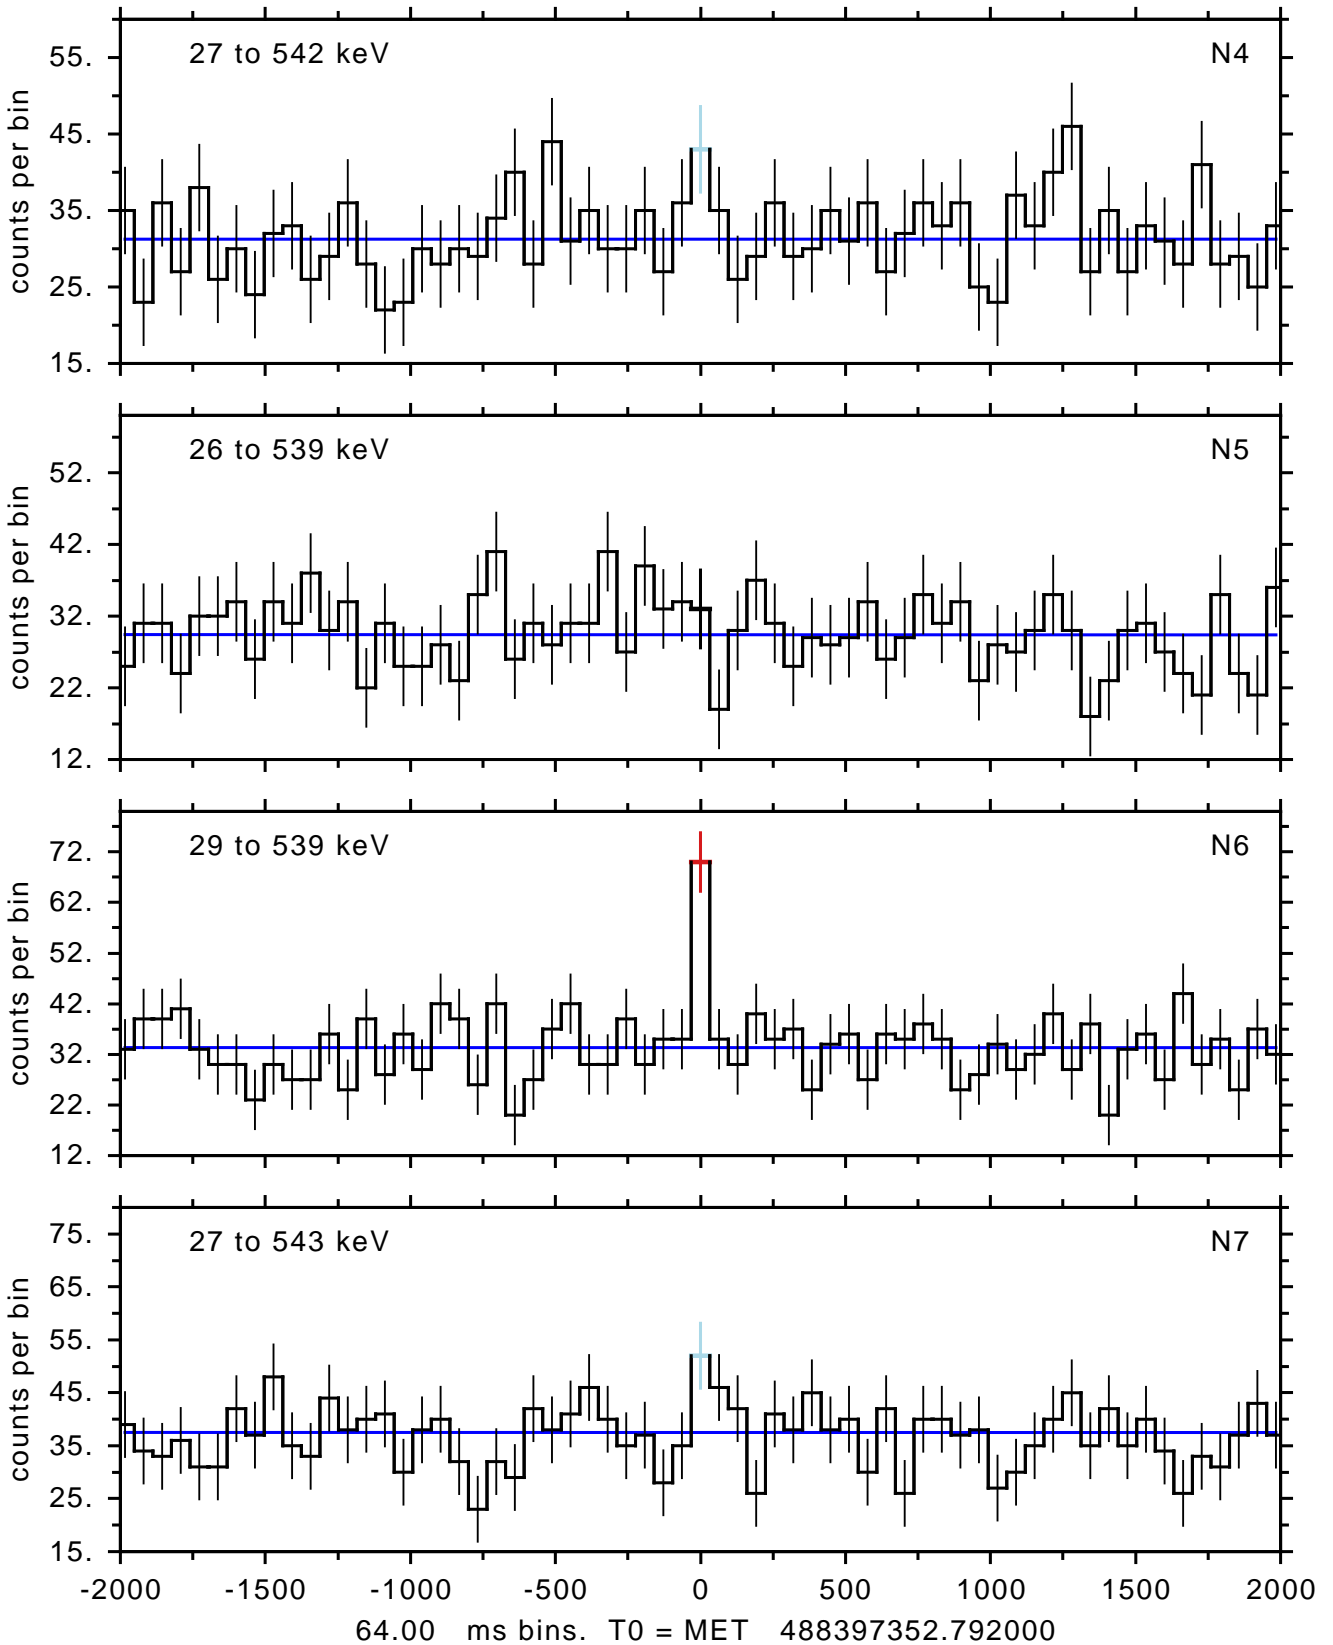

sGRB ver 95a of 2016 Oct 14 run on 2016-10-16 13:38:31
T0 = 488397352.792000 = 2016-06-23 17:55:48.792000
Algr: 1: P02 of F0386: glg_tte_b0_160623702_v00

sGRB ver 95a of 2016 Oct 14 run on 2016-10-16 13:38:31
T0 = 488397352.792000 = 2016-06-23 17:55:48.792000
Algr: 1: P02 of F0386: glg_tte_b0_160623702_v00