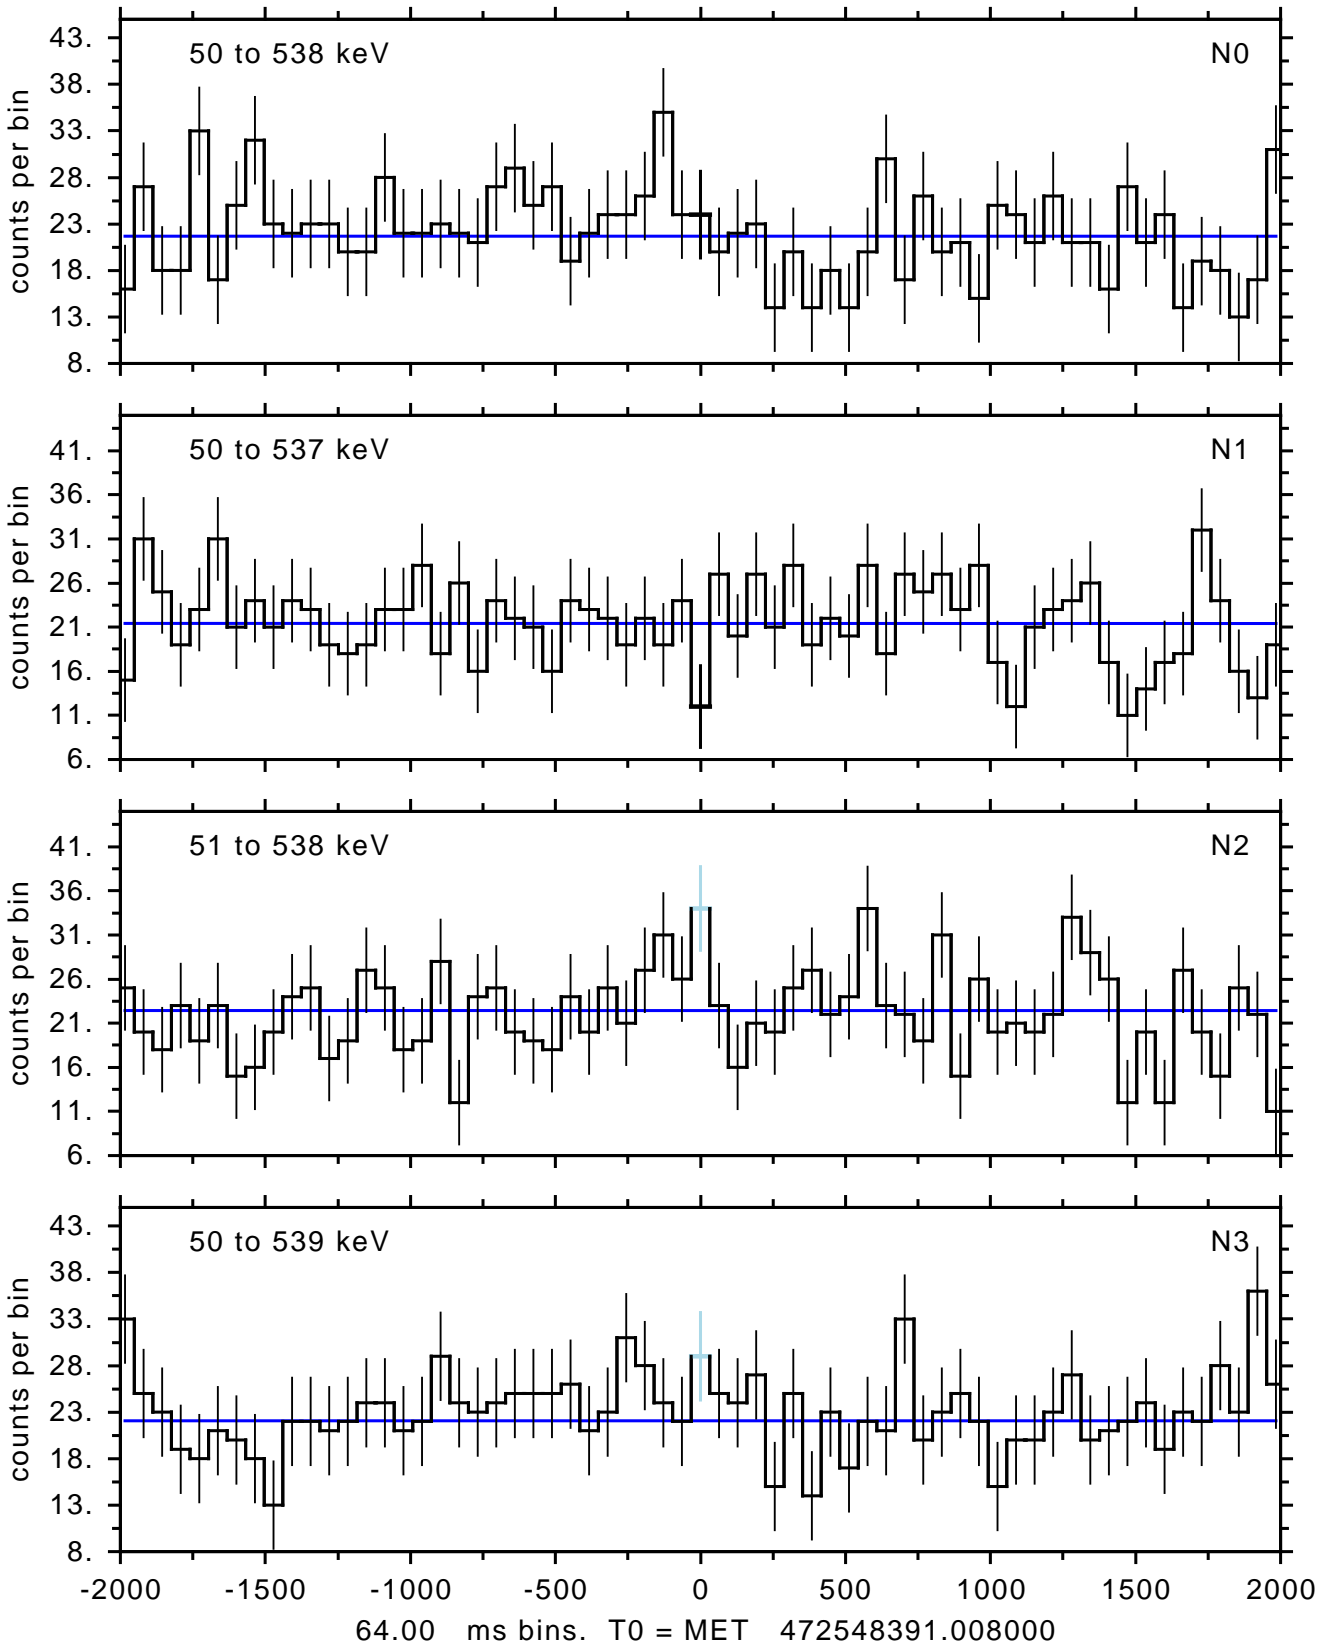

sGRB ver 95a of 2016 Oct 14 run on 2016-10-15 01:38:20
T0 = 472548391.008000 = 2015-12-23 07:26:27.008000
Algr: 2: P01 of F0322: glg_tte_b0_151223290_v00

sGRB ver 95a of 2016 Oct 14 run on 2016-10-15 01:38:20
T0 = 472548391.008000 = 2015-12-23 07:26:27.008000
Algr: 2: P01 of F0322: glg_tte_b0_151223290_v00