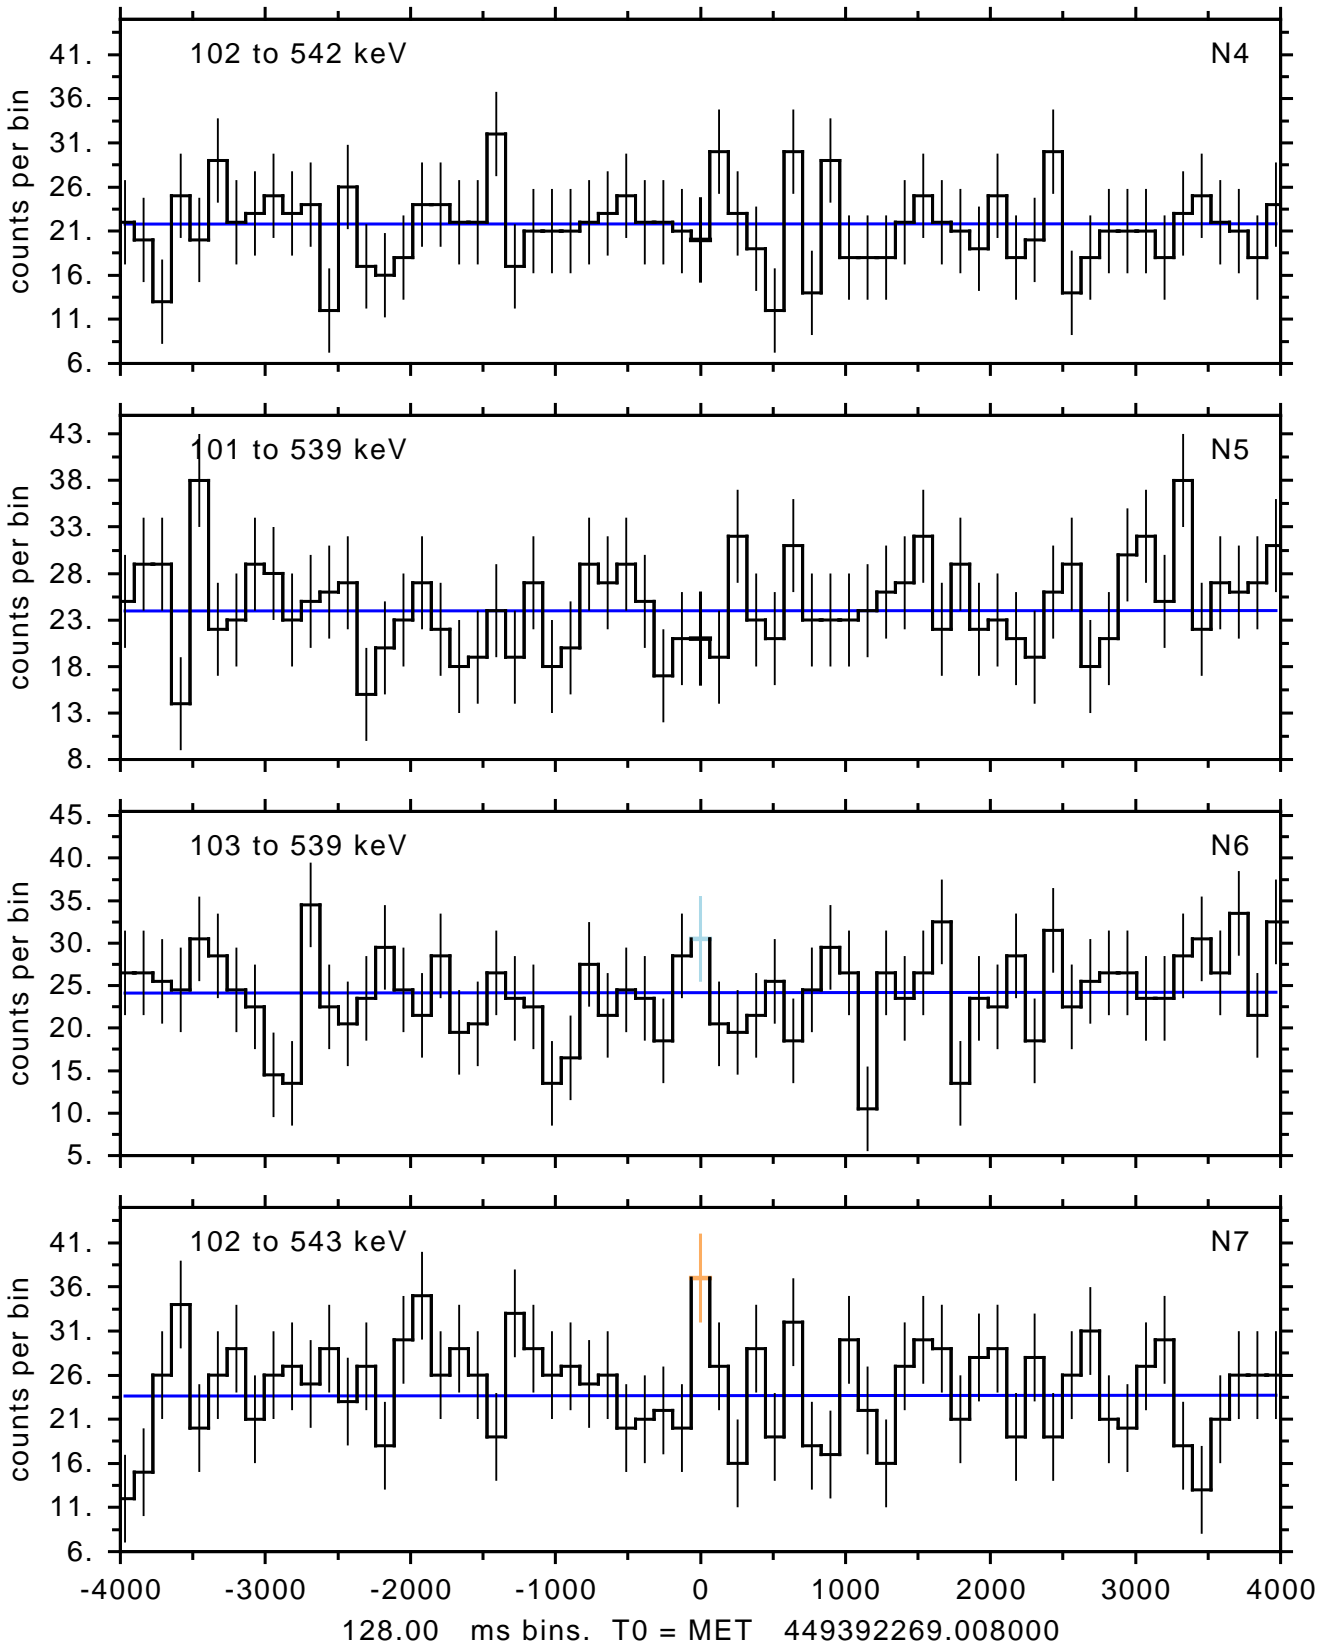

sGRB ver 95a of 2016 Oct 14 run on 2016-10-20 08:31:28
T0 = 449392269.008000 = 2015-03-30 07:11:06.008000
Algr: 3: P01 of F0316: glg_tte_b0_150330211_v00

sGRB ver 95a of 2016 Oct 14 run on 2016-10-20 08:31:28
T0 = 449392269.008000 = 2015-03-30 07:11:06.008000
Algr: 3: P01 of F0316: glg_tte_b0_150330211_v00