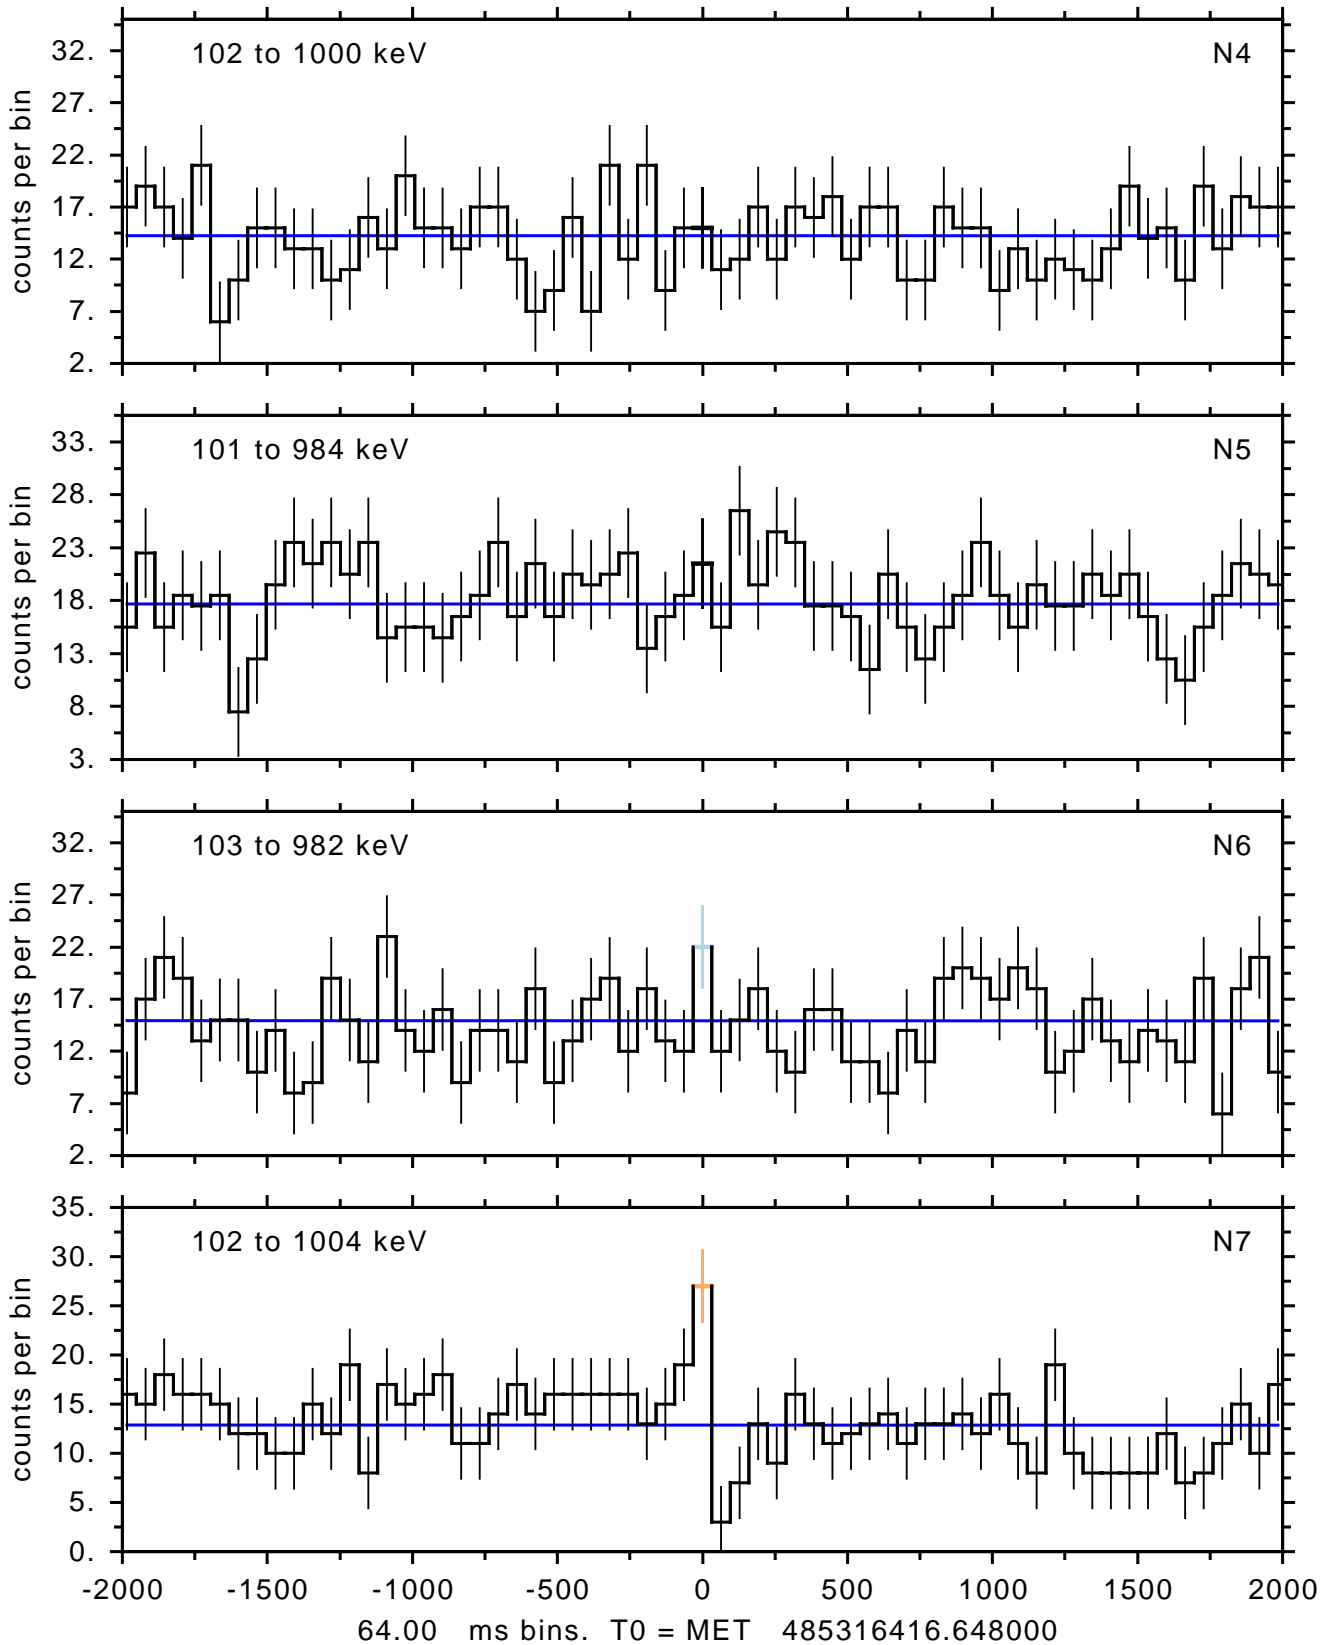

sGRB ver 95a of 2016 Oct 14 run on 2016-10-16 01:17:21
T0 = 485316416.648000 = 2016-05-19 02:06:52.648000
Algr: 4: P01 of F0293: glg_tte_b0_160519036_v00

sGRB ver 95a of 2016 Oct 14 run on 2016-10-16 01:17:21
T0 = 485316416.648000 = 2016-05-19 02:06:52.648000
Algr: 4: P01 of F0293: glg_tte_b0_160519036_v00