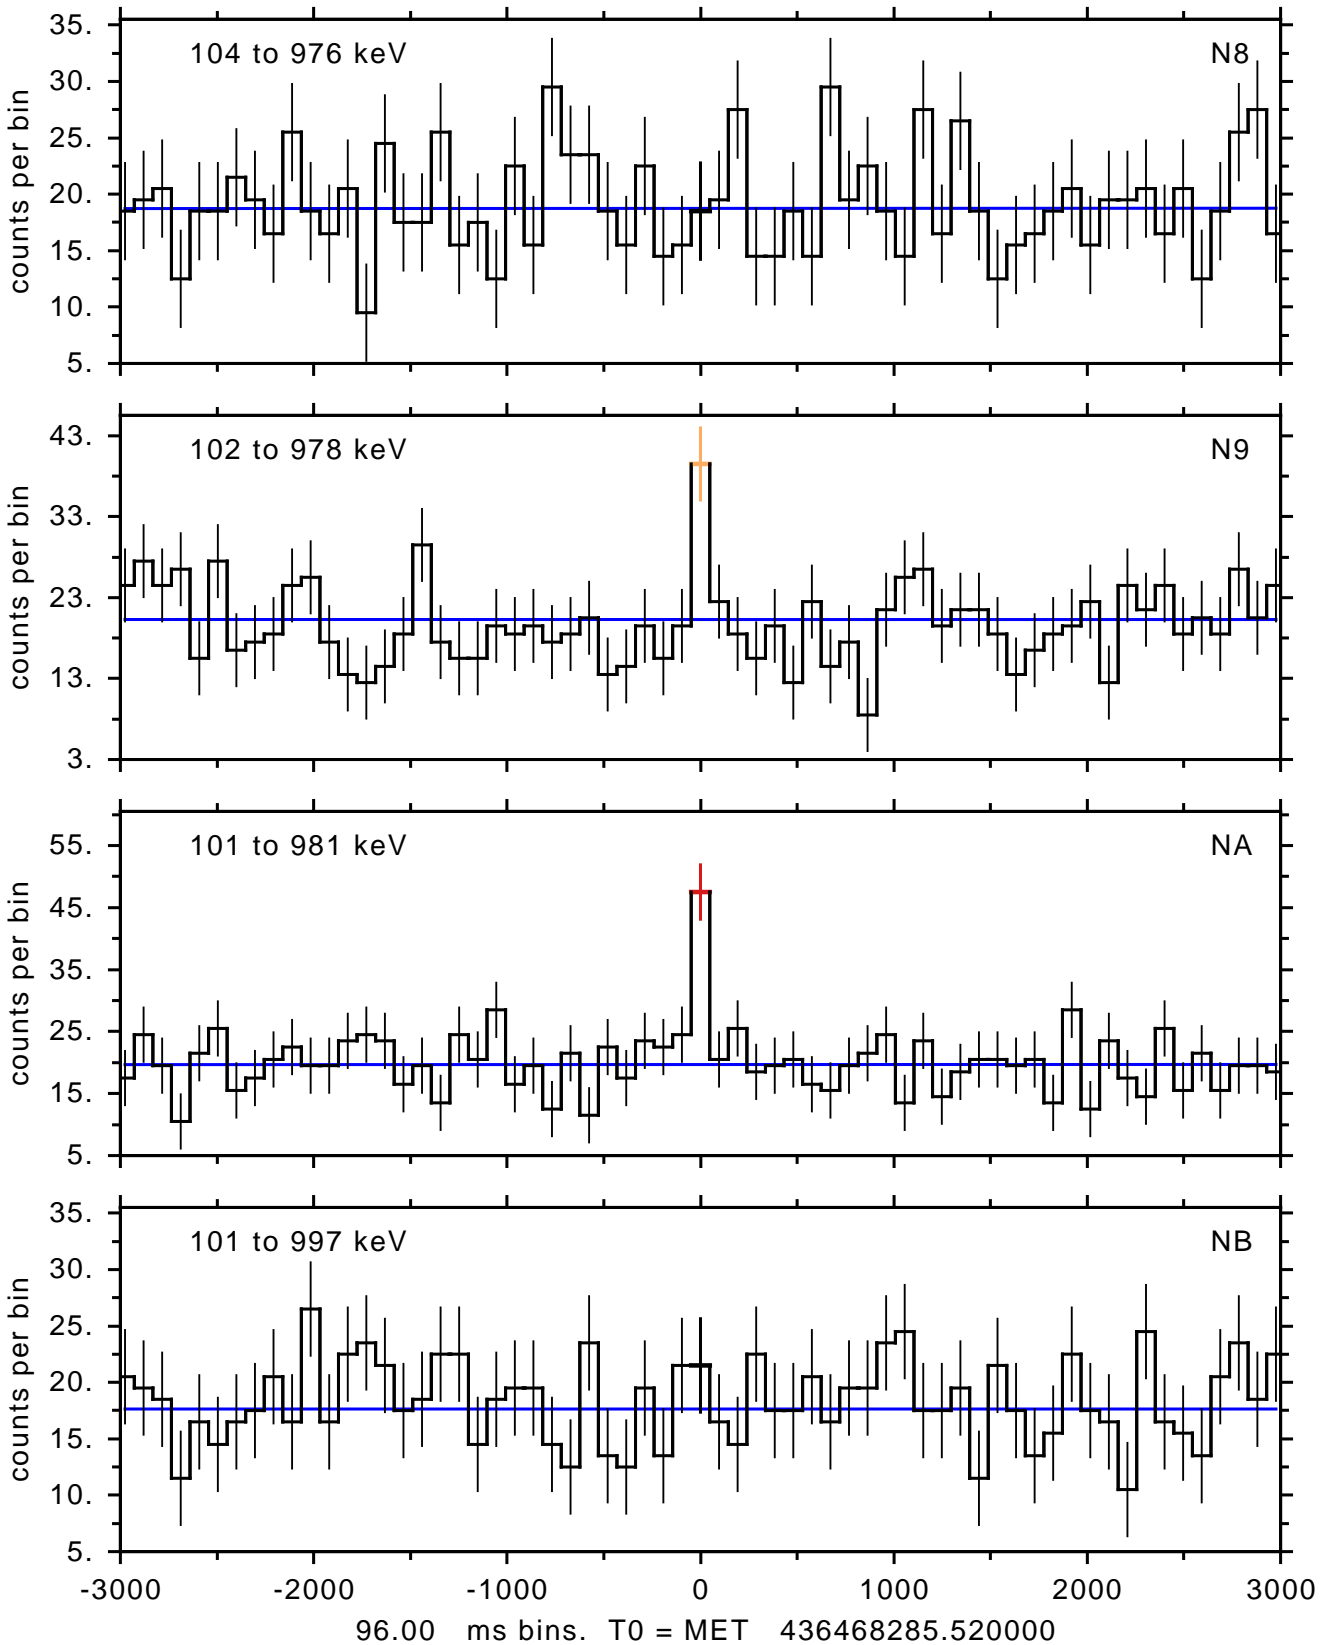

sGRB ver 95a of 2016 Oct 14 run on 2016-10-18 19:32:53
T0 = 436468285.520000 = 2014-10-31 17:11:22.520000
Algr: 4: P01 of F0291: glg_tte_b0_141031604_v00

sGRB ver 95a of 2016 Oct 14 run on 2016-10-18 19:32:53
T0 = 436468285.520000 = 2014-10-31 17:11:22.520000
Algr: 4: P01 of F0291: glg_tte_b0_141031604_v00