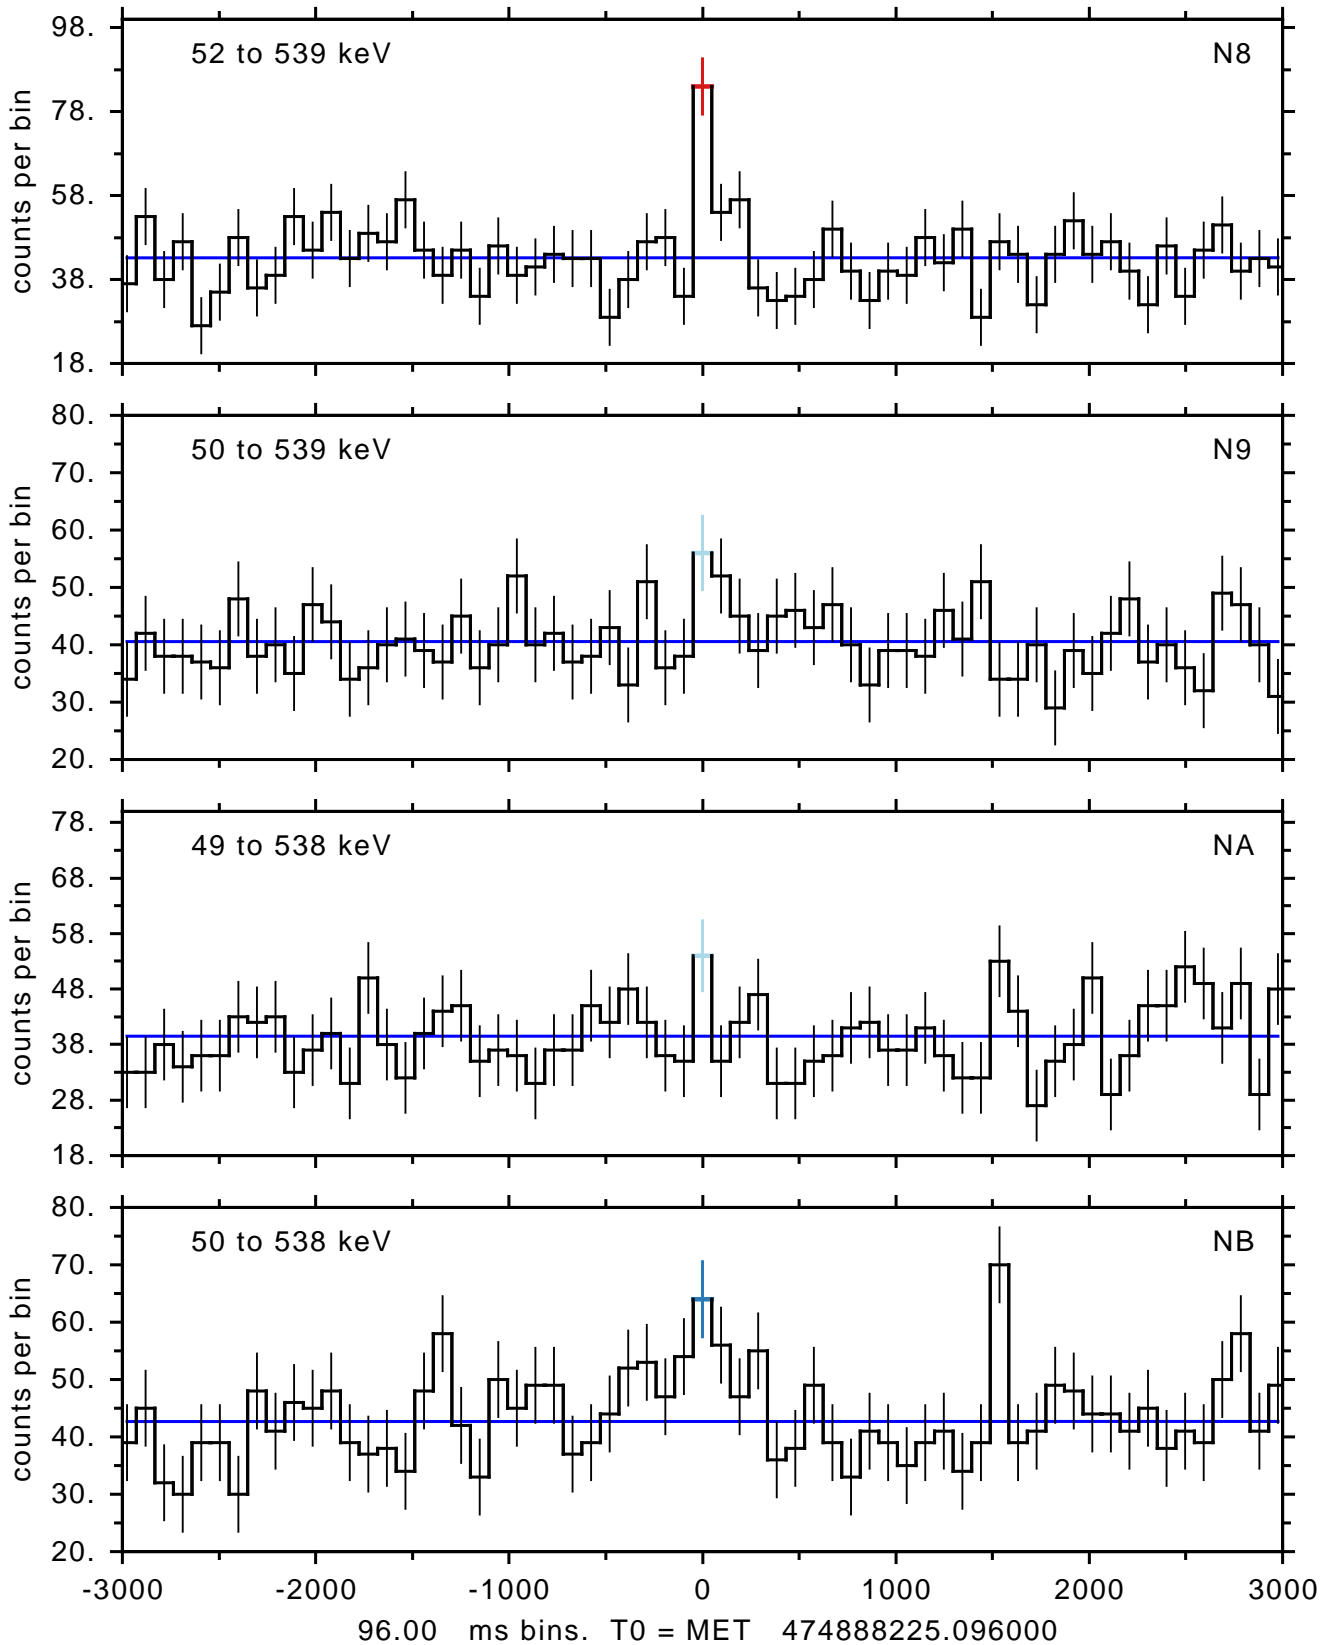

sGRB ver 95a of 2016 Oct 14 run on 2016-10-16 13:51:36
T0 = 474888225.096000 = 2016-01-19 09:23:41.096000
Algr: 2: P01 of F0260: glg_tte_b0_160119381_v00

sGRB ver 95a of 2016 Oct 14 run on 2016-10-16 13:51:36
T0 = 474888225.096000 = 2016-01-19 09:23:41.096000
Algr: 2: P01 of F0260: glg_tte_b0_160119381_v00