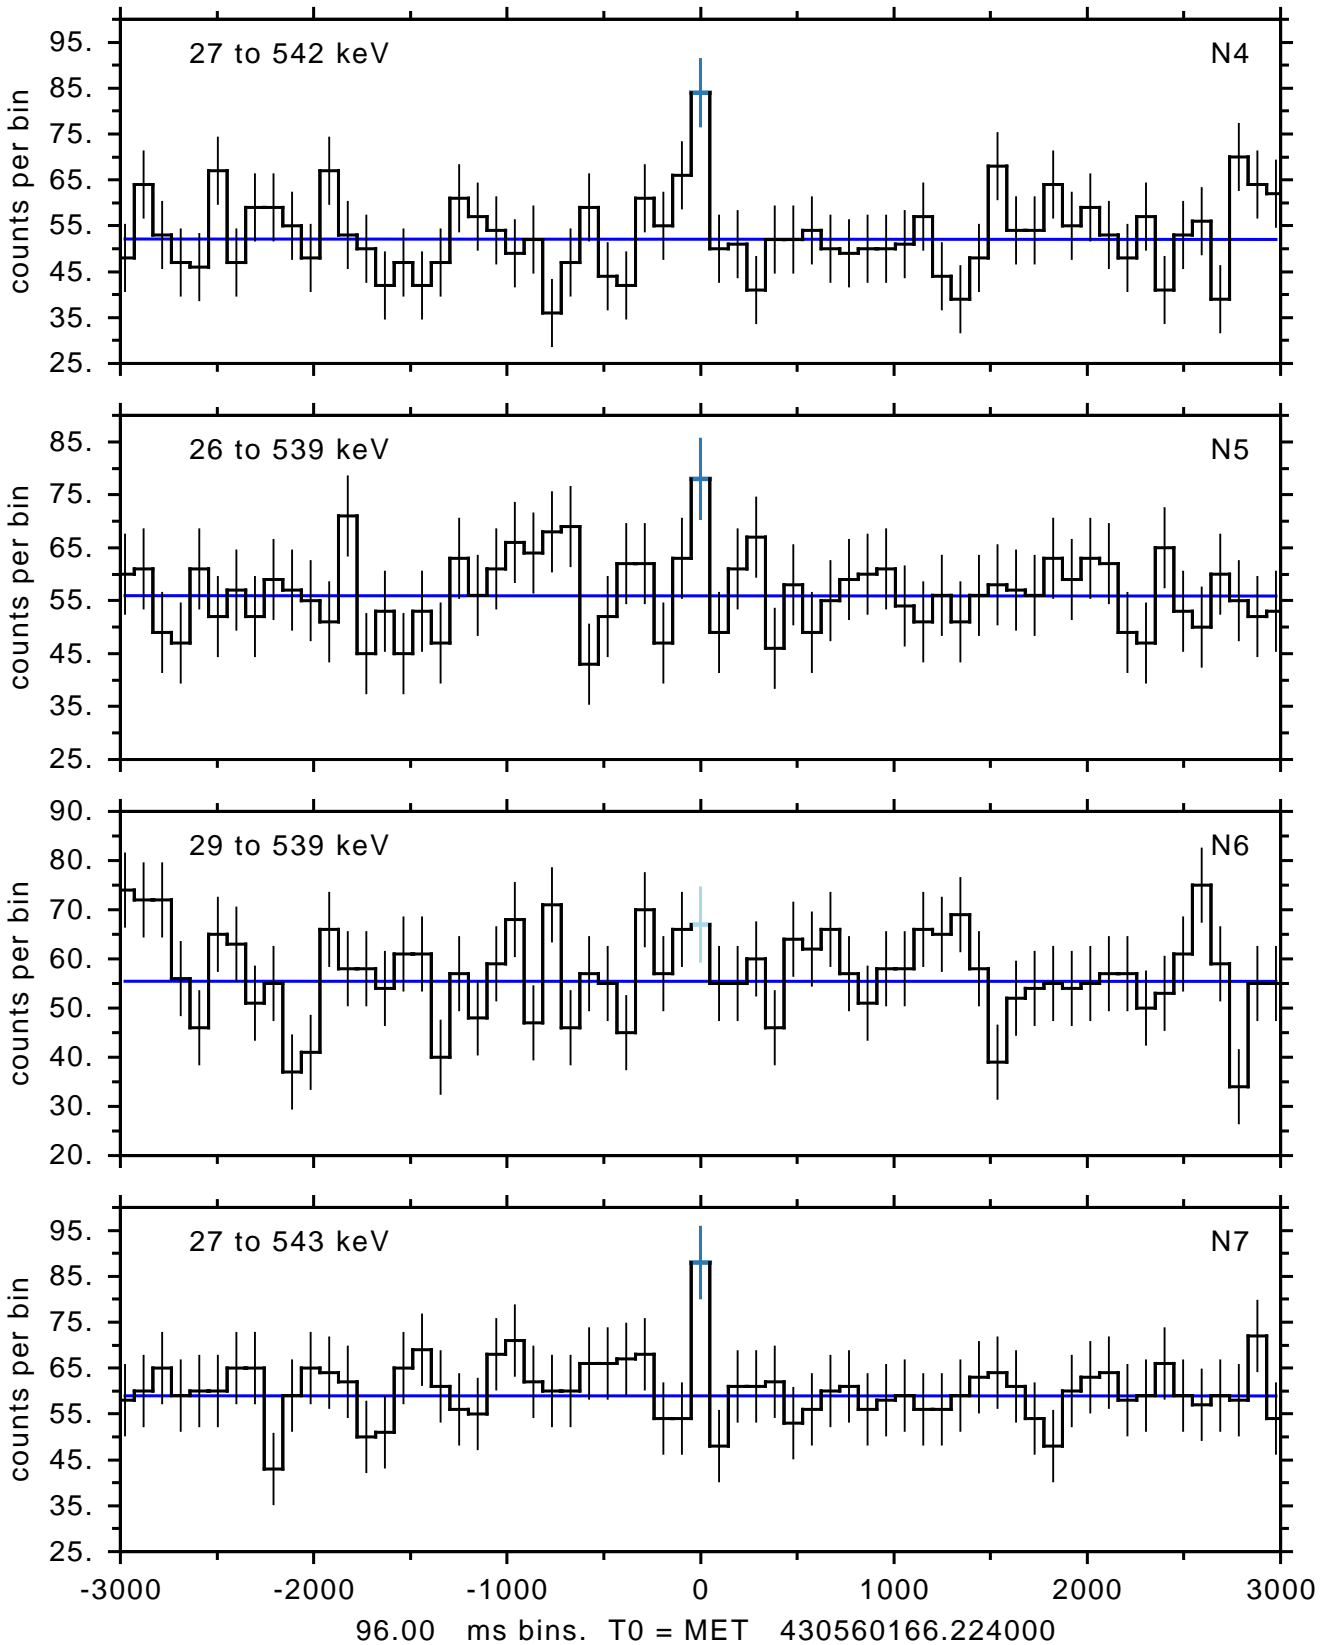

sGRB ver 95a of 2016 Oct 14 run on 2016-10-19 17:42:21
T0 = 430560166.224000 = 2014-08-24 08:02:43.224000
Algr: 1: P01 of F0239: glg_tte_b0_140824332_v00

sGRB ver 95a of 2016 Oct 14 run on 2016-10-19 17:42:21
T0 = 430560166.224000 = 2014-08-24 08:02:43.224000
Algr: 1: P01 of F0239: glg_tte_b0_140824332_v00