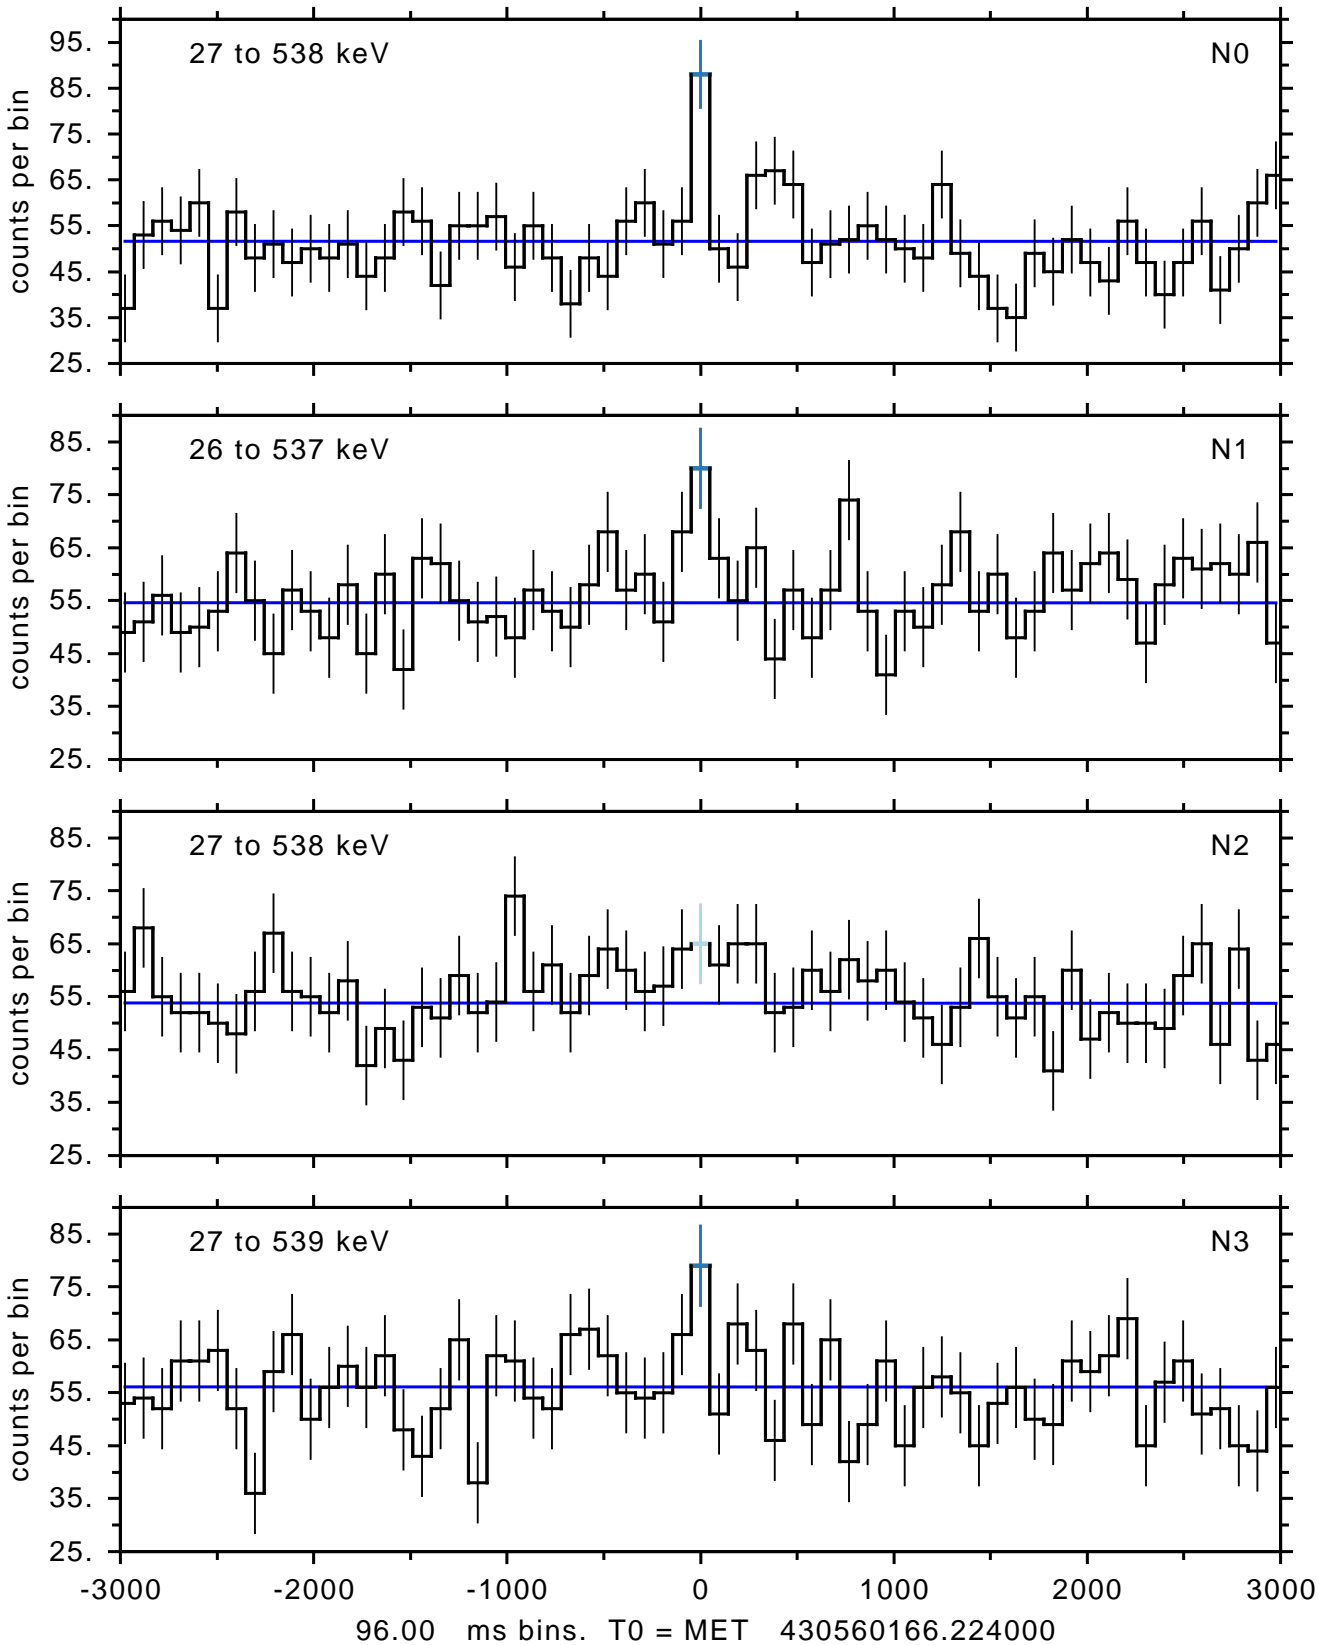

sGRB ver 95a of 2016 Oct 14 run on 2016-10-19 17:42:21
T0 = 430560166.224000 = 2014-08-24 08:02:43.224000
Algr: 1: P01 of F0239: glg_tte_b0_140824332_v00

sGRB ver 95a of 2016 Oct 14 run on 2016-10-19 17:42:21
T0 = 430560166.224000 = 2014-08-24 08:02:43.224000
Algr: 1: P01 of F0239: glg_tte_b0_140824332_v00