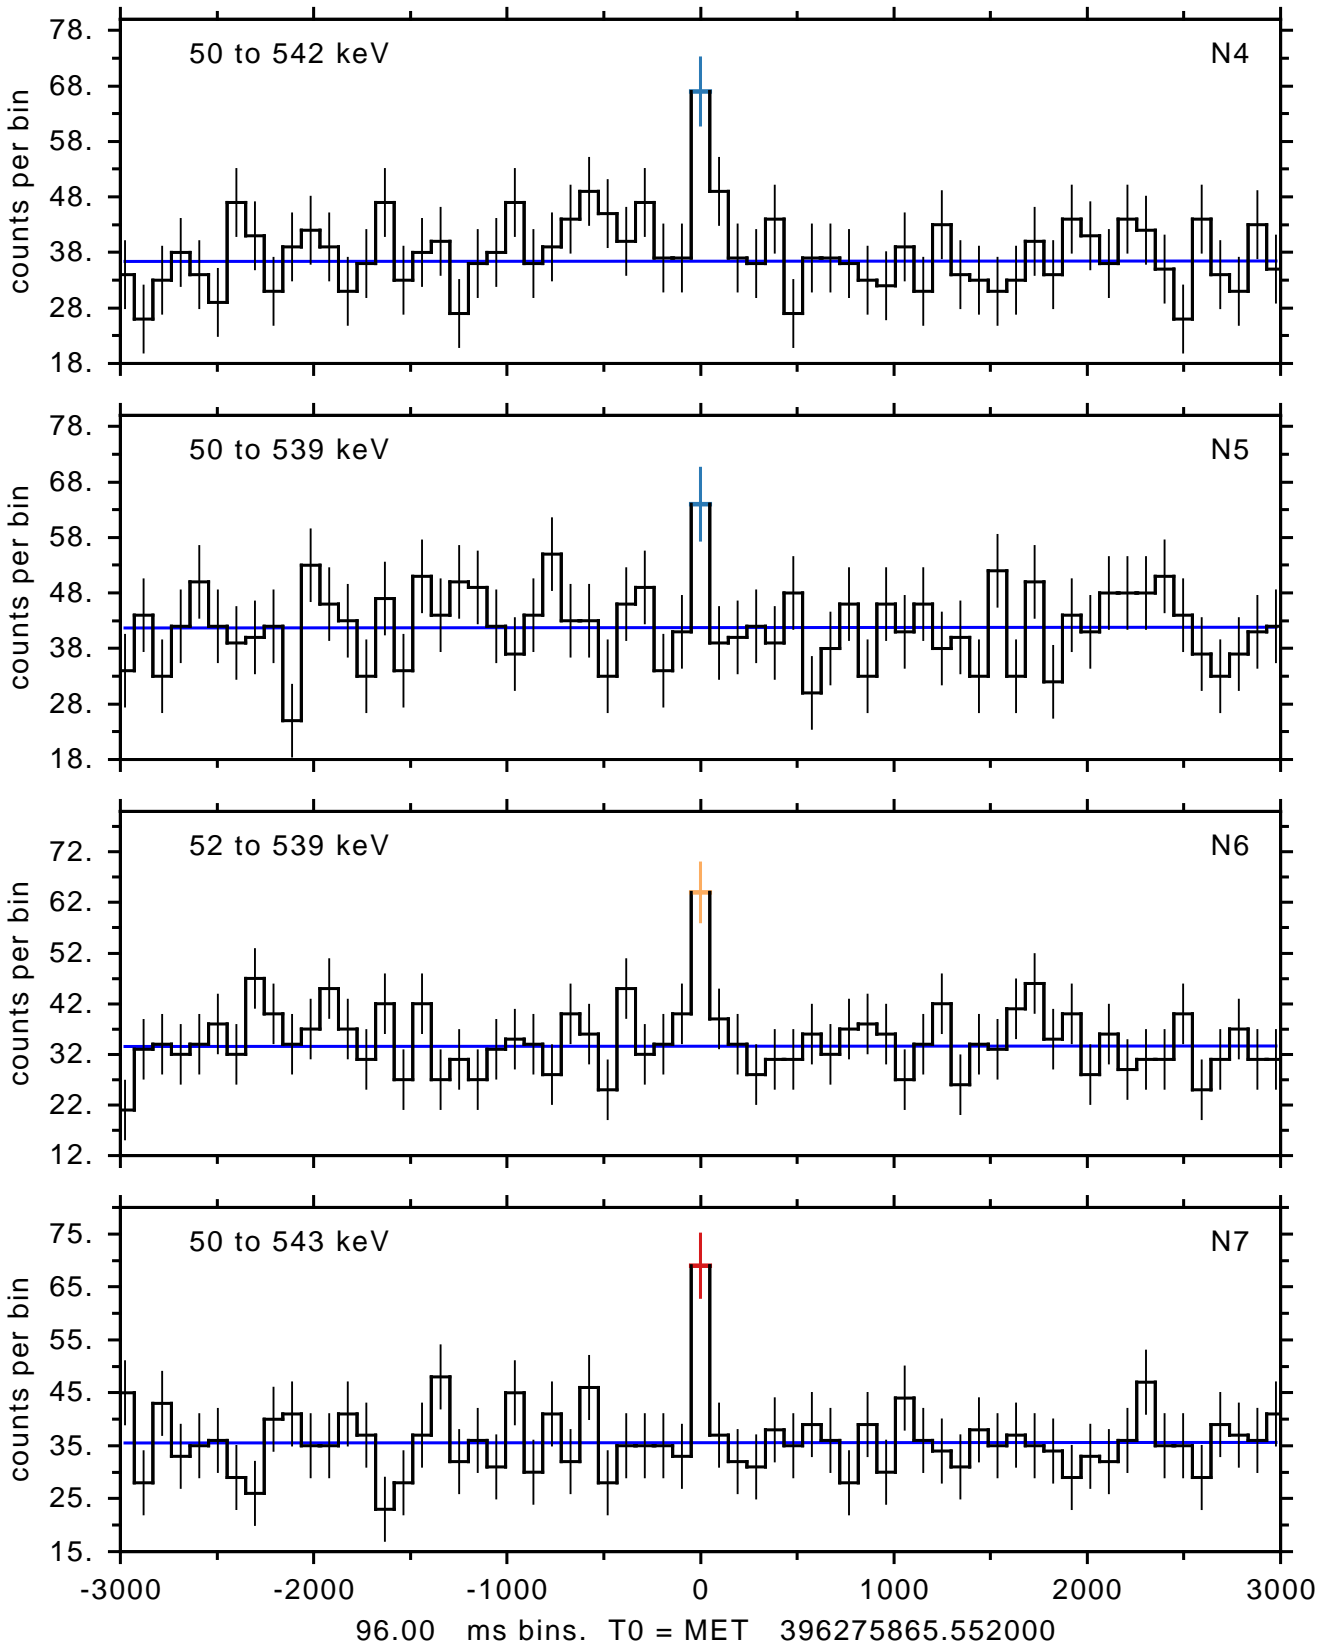

sGRB ver 95a of 2016 Oct 14 run on 2016-10-22 22:20:07
T0 = 396275865.552000 = 2013-07-23 12:37:42.552000
Algr: 2: P01 of F0217: glg_tte_b0_130723506_v00

sGRB ver 95a of 2016 Oct 14 run on 2016-10-22 22:20:07
T0 = 396275865.552000 = 2013-07-23 12:37:42.552000
Algr: 2: P01 of F0217: glg_tte_b0_130723506_v00