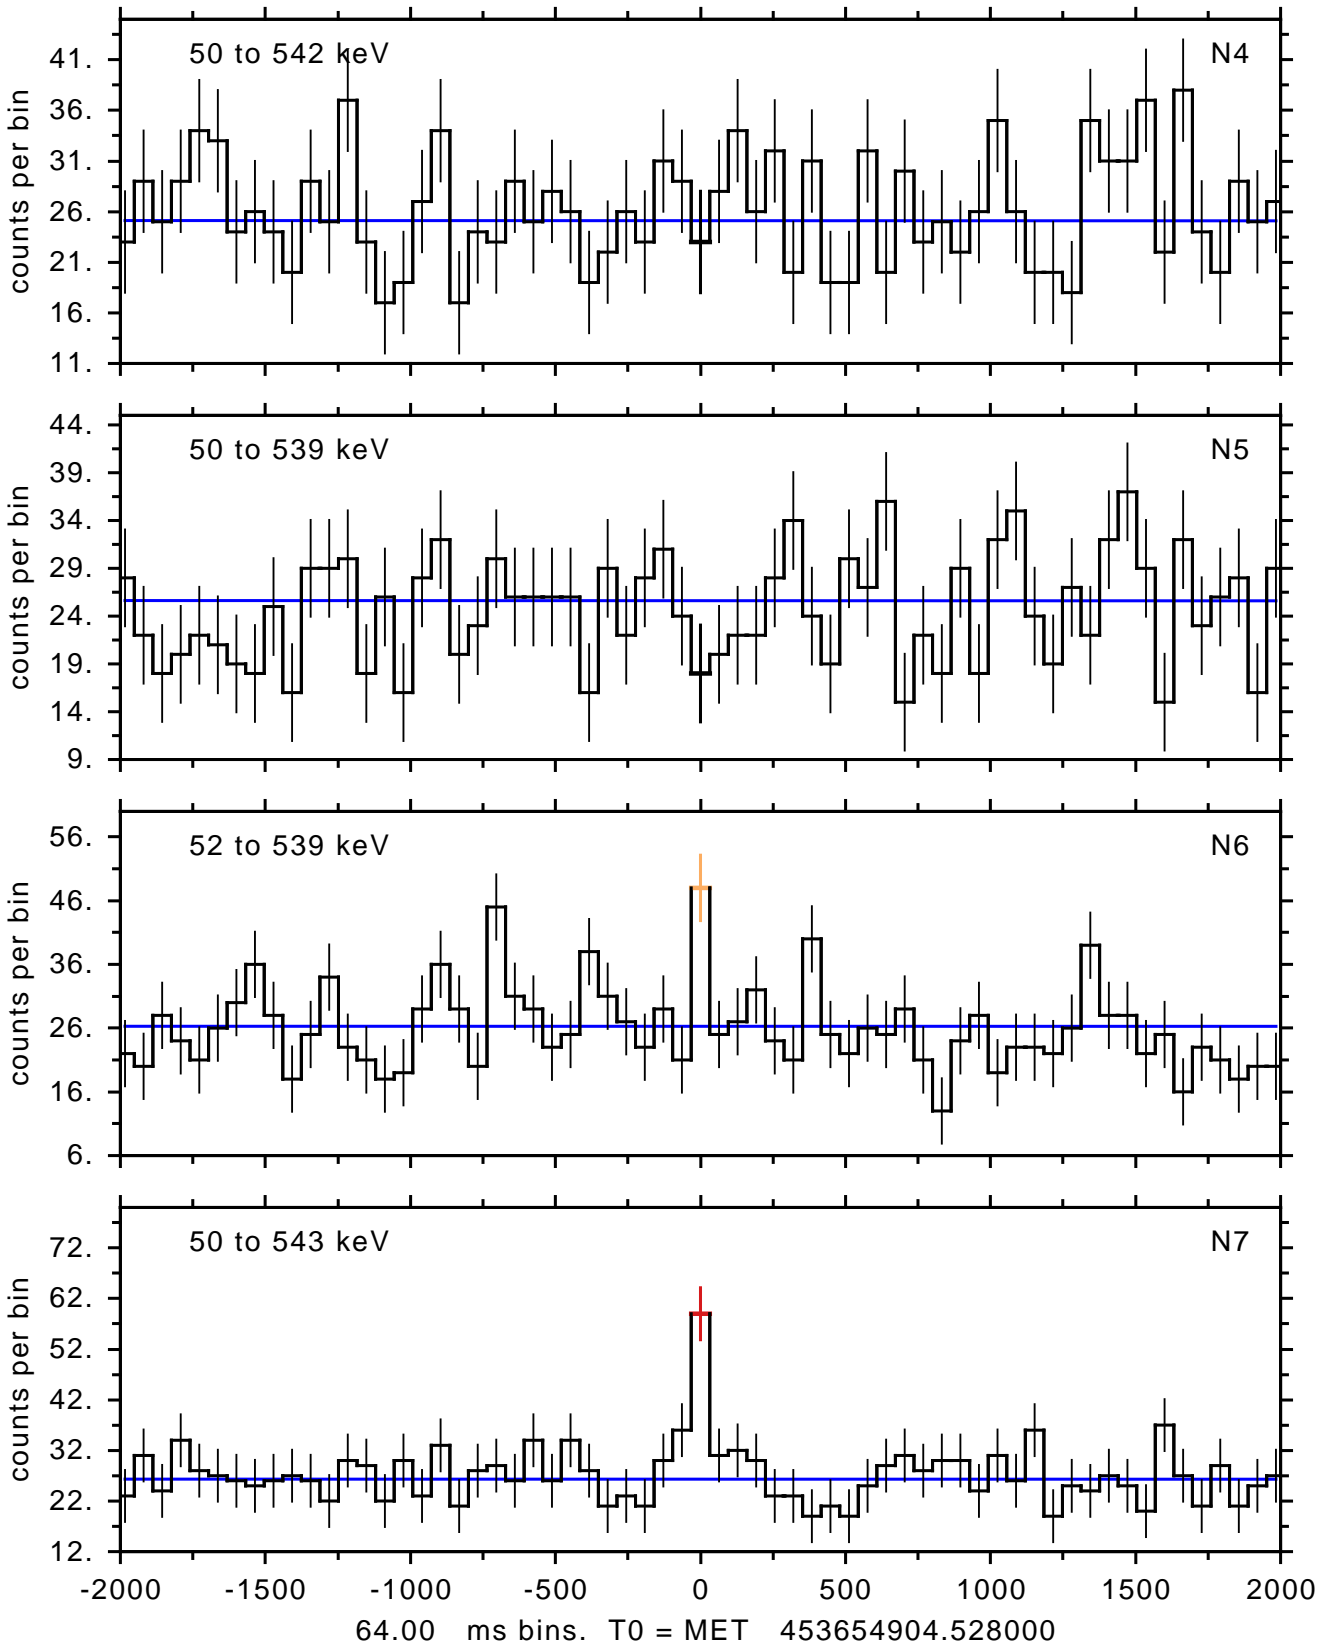

sGRB ver 95a of 2016 Oct 14 run on 2016-10-17 19:29:53
T0 = 453654904.528000 = 2015-05-18 15:15:01.528000
Algr: 2: P01 of F0201: glg_tte_b0_150518602_v00

sGRB ver 95a of 2016 Oct 14 run on 2016-10-17 19:29:53
T0 = 453654904.528000 = 2015-05-18 15:15:01.528000
Algr: 2: P01 of F0201: glg_tte_b0_150518602_v00