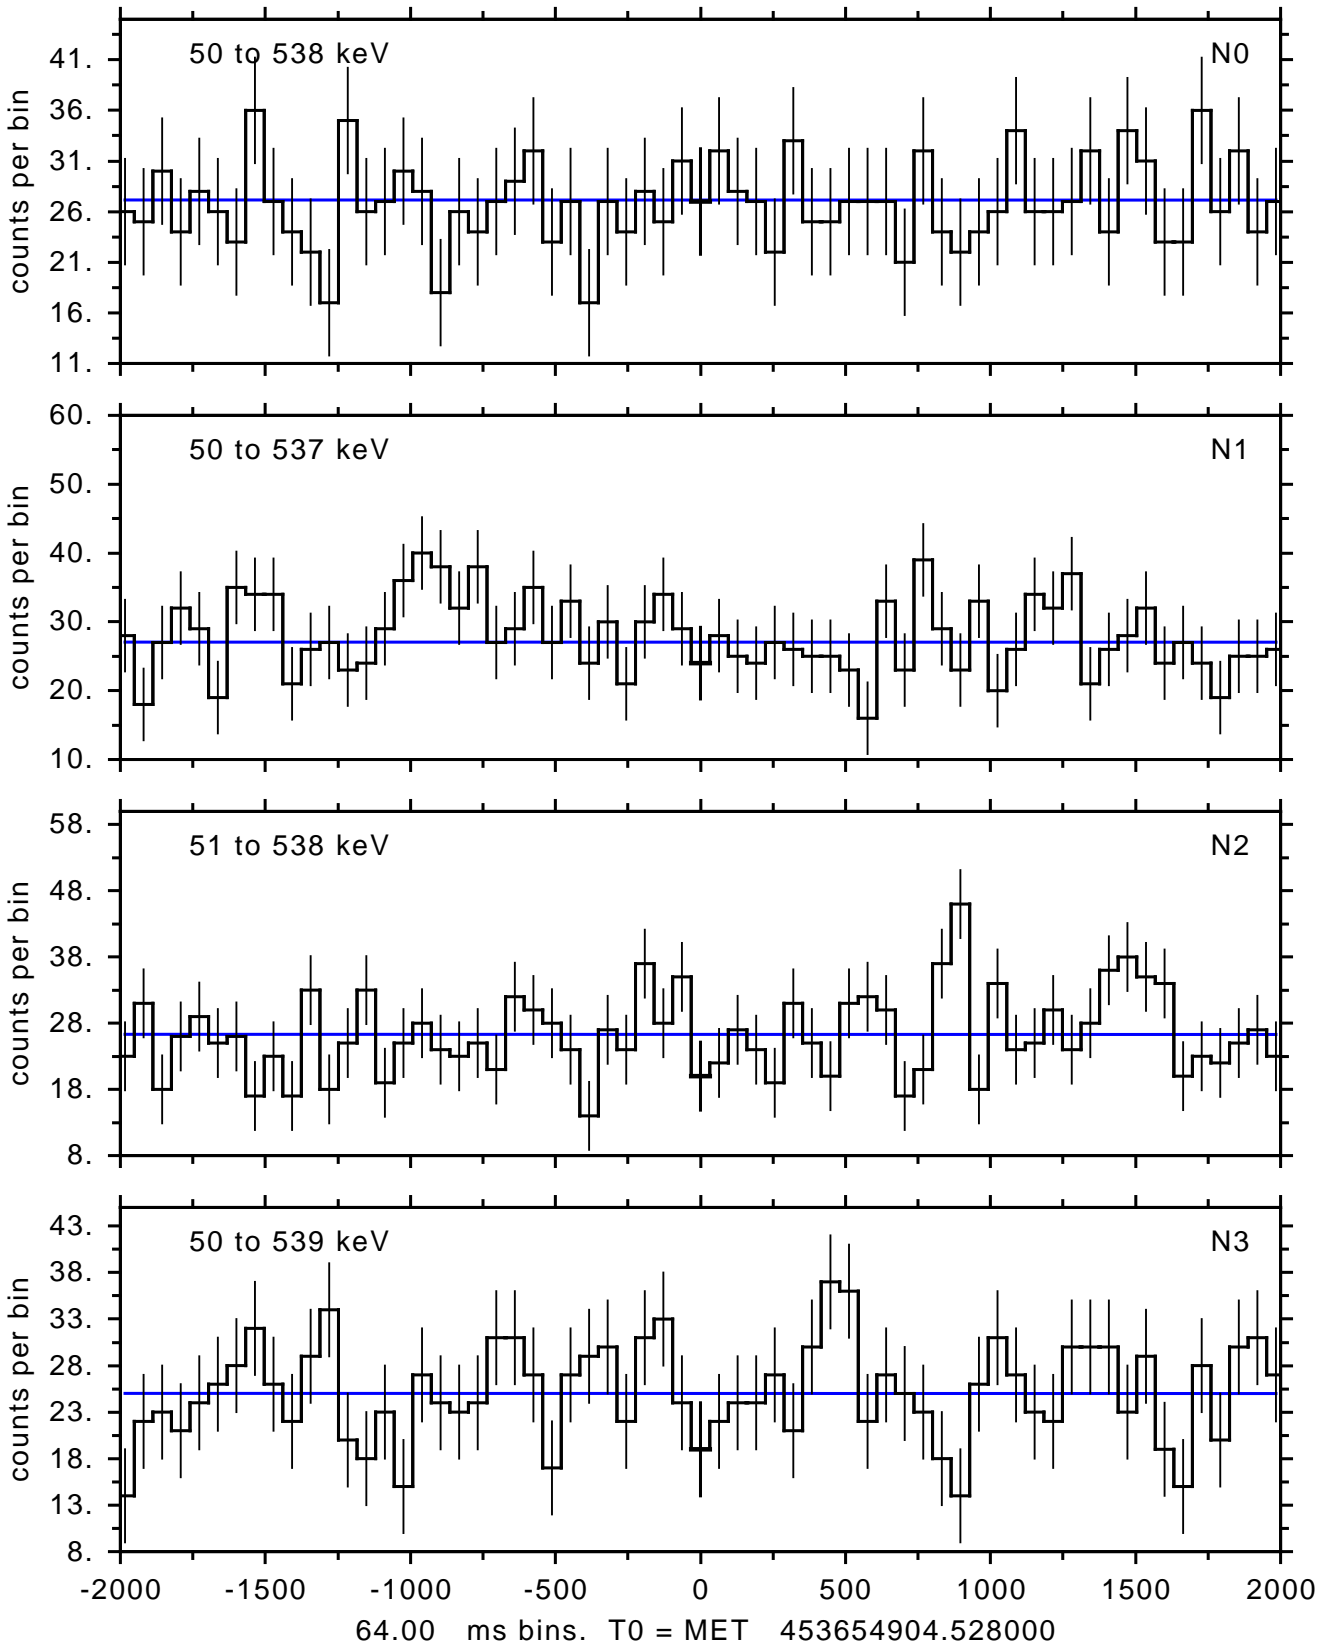

sGRB ver 95a of 2016 Oct 14 run on 2016-10-17 19:29:53
T0 = 453654904.528000 = 2015-05-18 15:15:01.528000
Algr: 2: P01 of F0201: glg_tte_b0_150518602_v00

sGRB ver 95a of 2016 Oct 14 run on 2016-10-17 19:29:53
T0 = 453654904.528000 = 2015-05-18 15:15:01.528000
Algr: 2: P01 of F0201: glg_tte_b0_150518602_v00