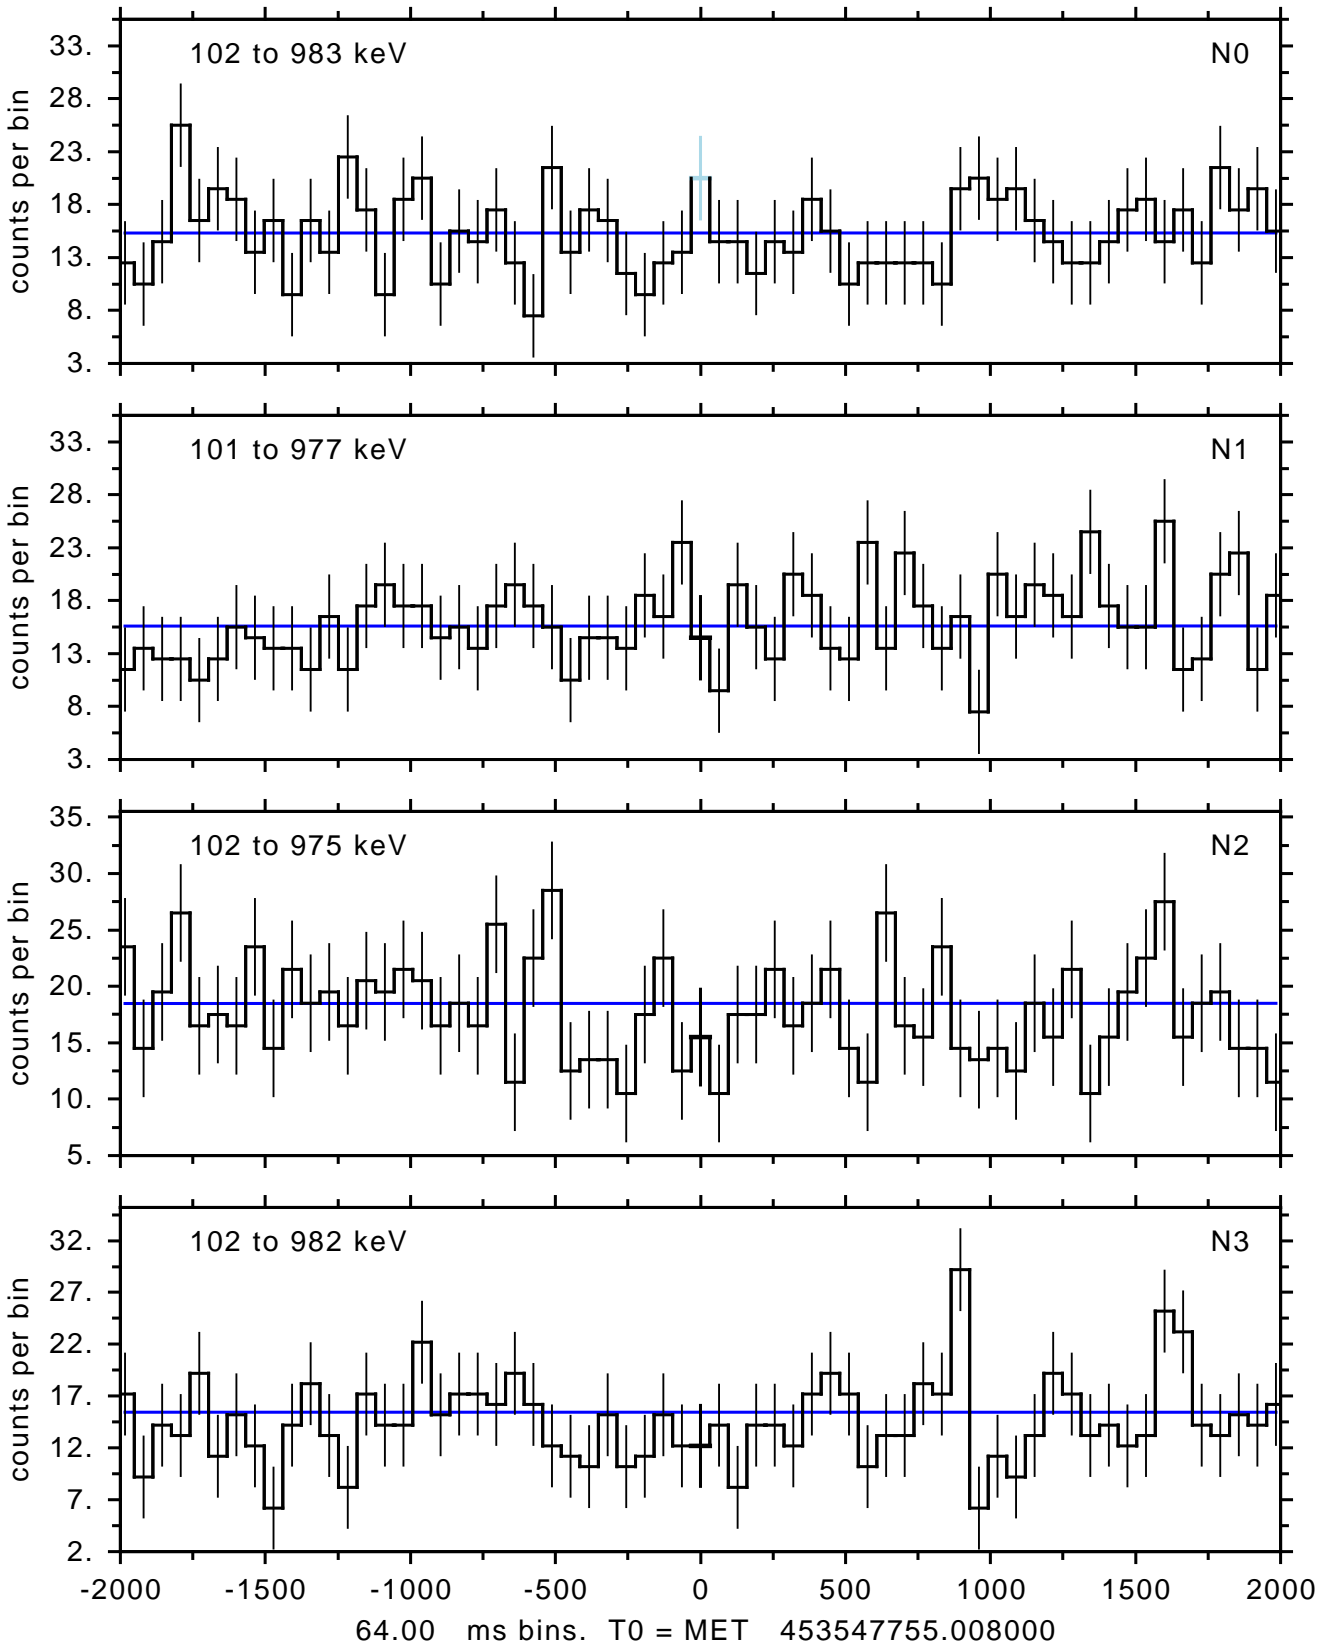

sGRB ver 95a of 2016 Oct 14 run on 2016-10-17 19:29:53
T0 = 453547755.008000 = 2015-05-17 09:29:12.008000
Algr: 4: P01 of F0188: glg_tte_b0_150517280_v00

sGRB ver 95a of 2016 Oct 14 run on 2016-10-17 19:29:53
T0 = 453547755.008000 = 2015-05-17 09:29:12.008000
Algr: 4: P01 of F0188: glg_tte_b0_150517280_v00