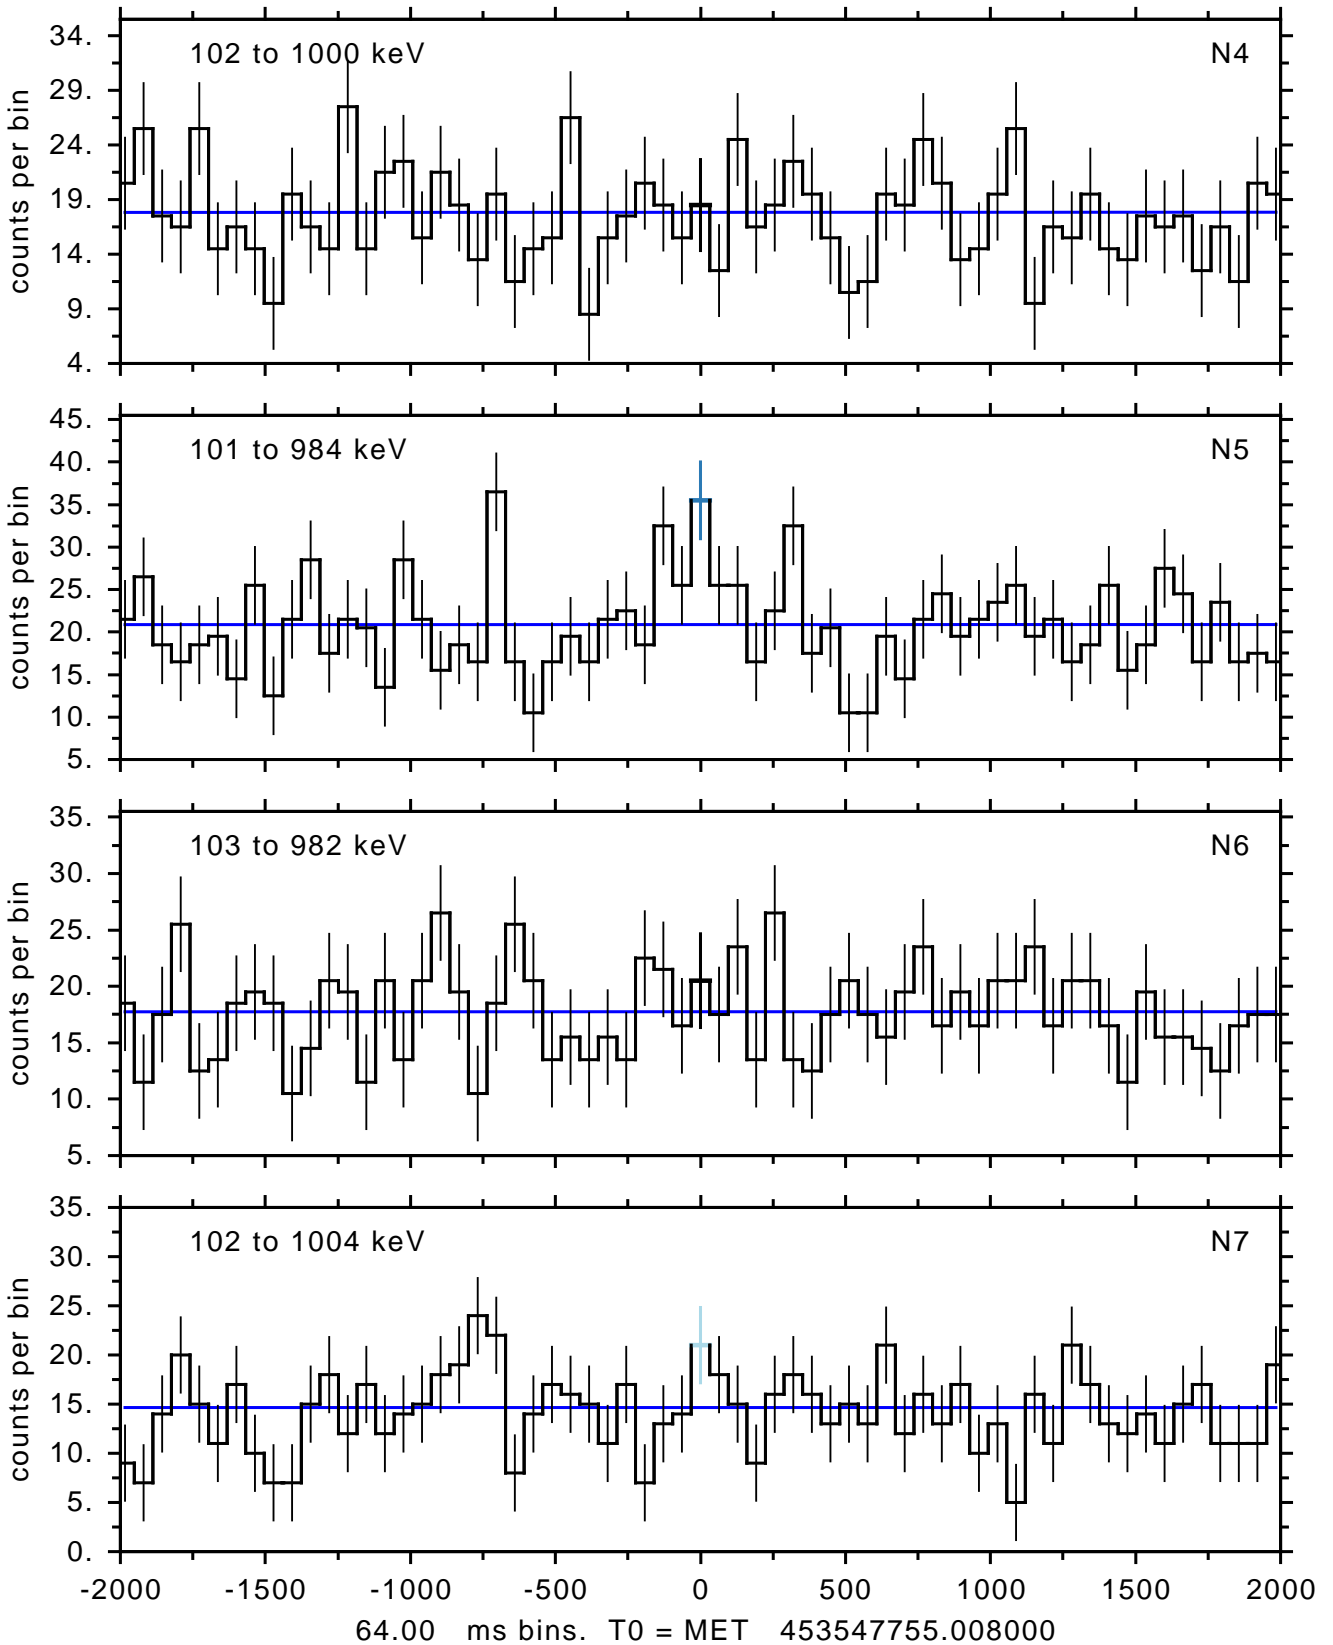

sGRB ver 95a of 2016 Oct 14 run on 2016-10-17 19:29:53
T0 = 453547755.008000 = 2015-05-17 09:29:12.008000
Algr: 4: P01 of F0188: glg_tte_b0_150517280_v00

sGRB ver 95a of 2016 Oct 14 run on 2016-10-17 19:29:53
T0 = 453547755.008000 = 2015-05-17 09:29:12.008000
Algr: 4: P01 of F0188: glg_tte_b0_150517280_v00