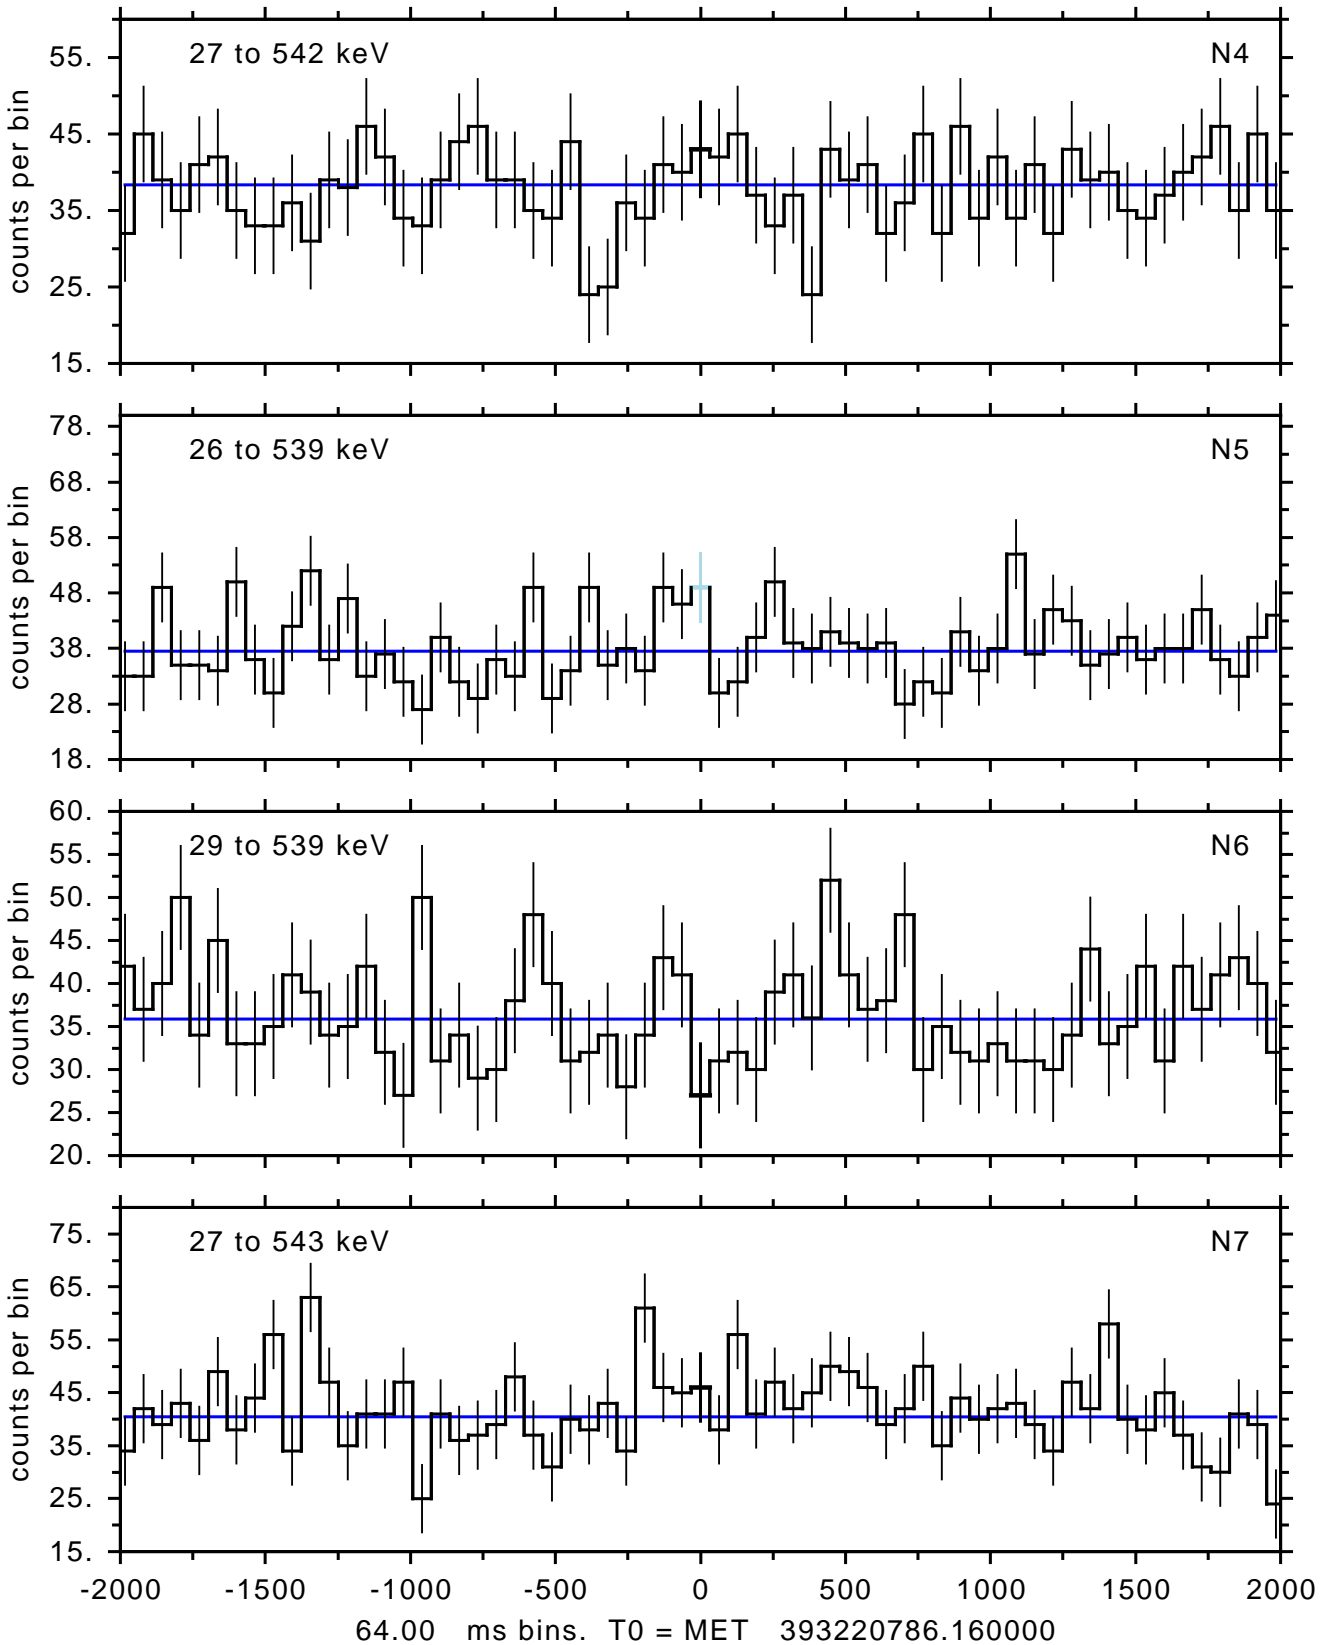

sGRB ver 95a of 2016 Oct 14 run on 2016-10-22 22:43:24
T0 = 393220786.160000 = 2013-06-18 03:59:43.160000
Algr: 1: P02 of F0181: glg_tte_b0_130618163_v00

sGRB ver 95a of 2016 Oct 14 run on 2016-10-22 22:43:24
T0 = 393220786.16000 = 2013-06-18 03:59:43.16000
Algr: 1: P02 of F0181: glg_tte_b0_130618163_v00