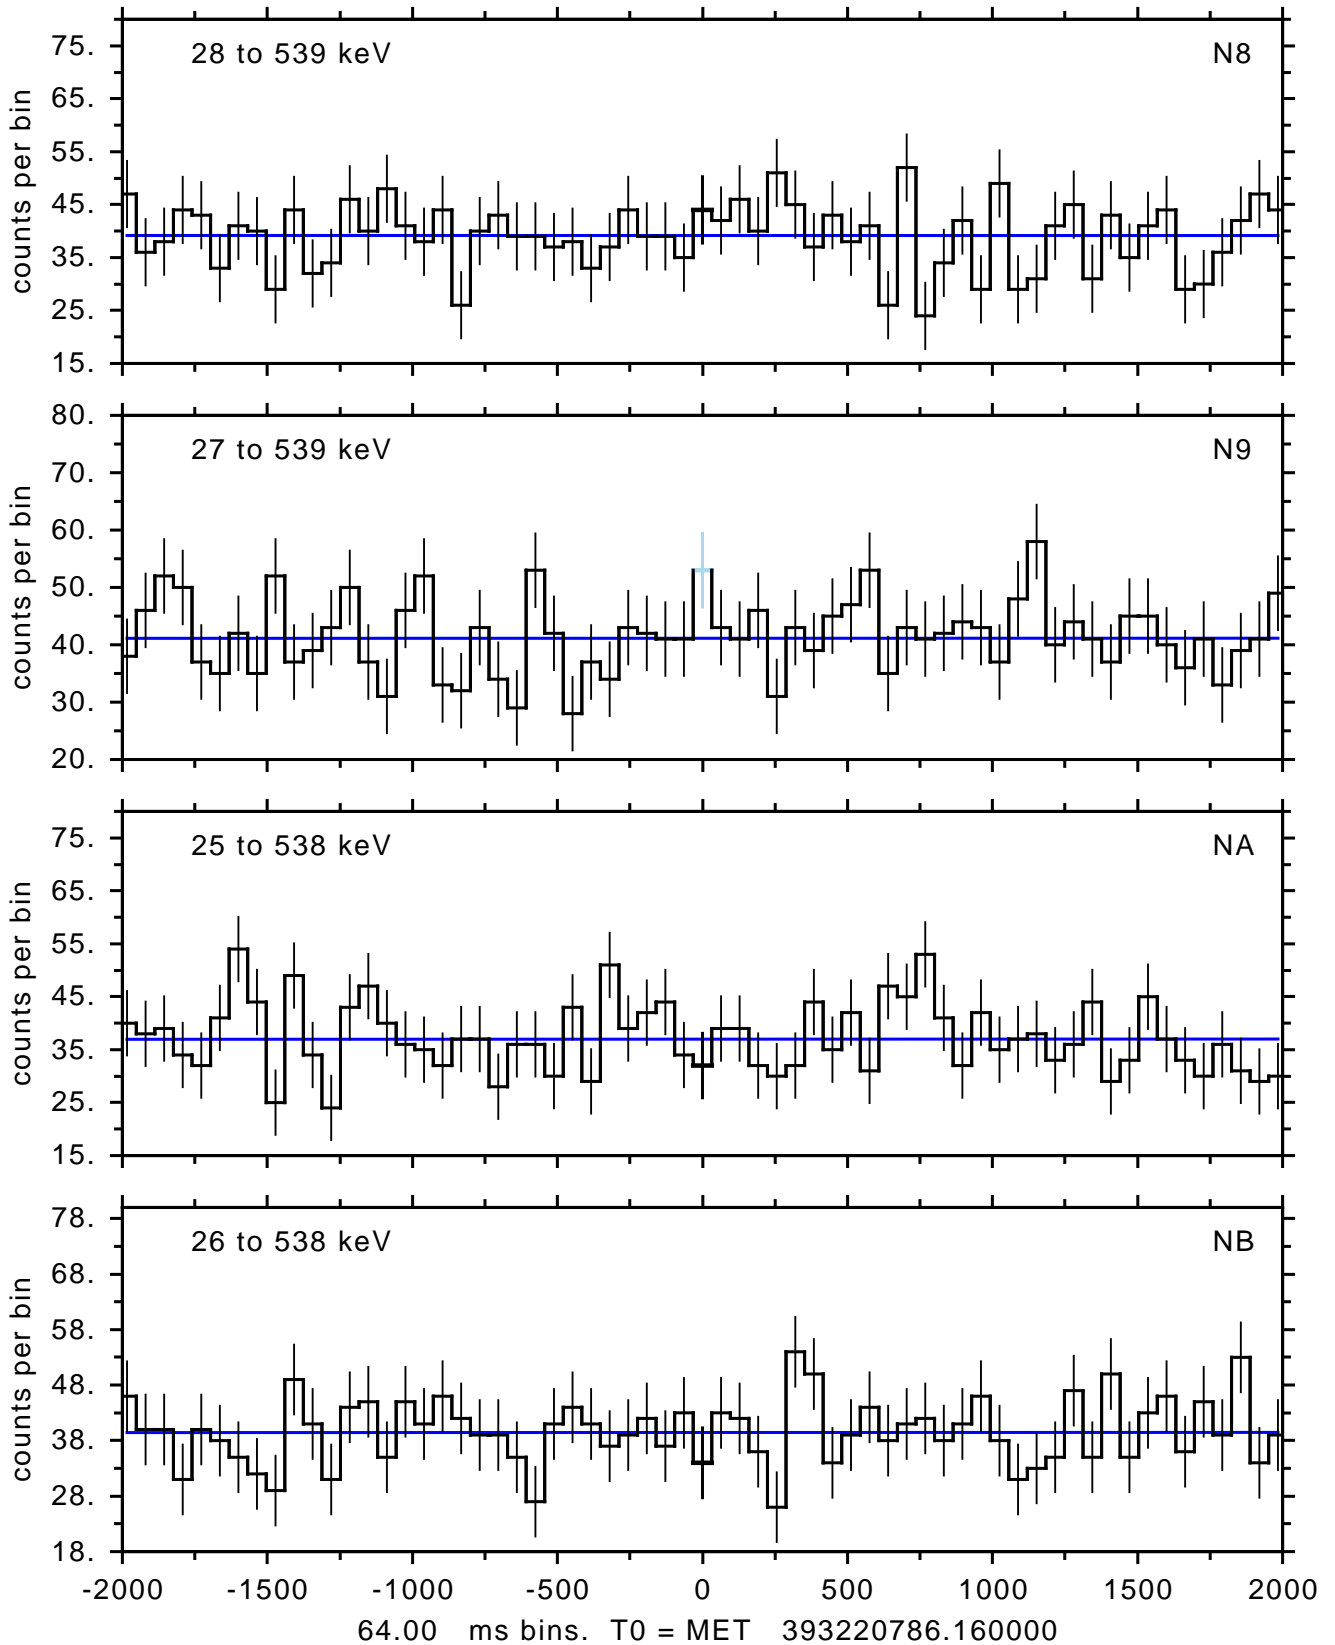

sGRB ver 95a of 2016 Oct 14 run on 2016-10-22 22:43:24
T0 = 393220786.160000 = 2013-06-18 03:59:43.160000
Algr: 1: P02 of F0181: glg_tte_b0_130618163_v00

sGRB ver 95a of 2016 Oct 14 run on 2016-10-22 22:43:24
T0 = 393220786.16000 = 2013-06-18 03:59:43.16000
Algr: 1: P02 of F0181: glg_tte_b0_130618163_v00