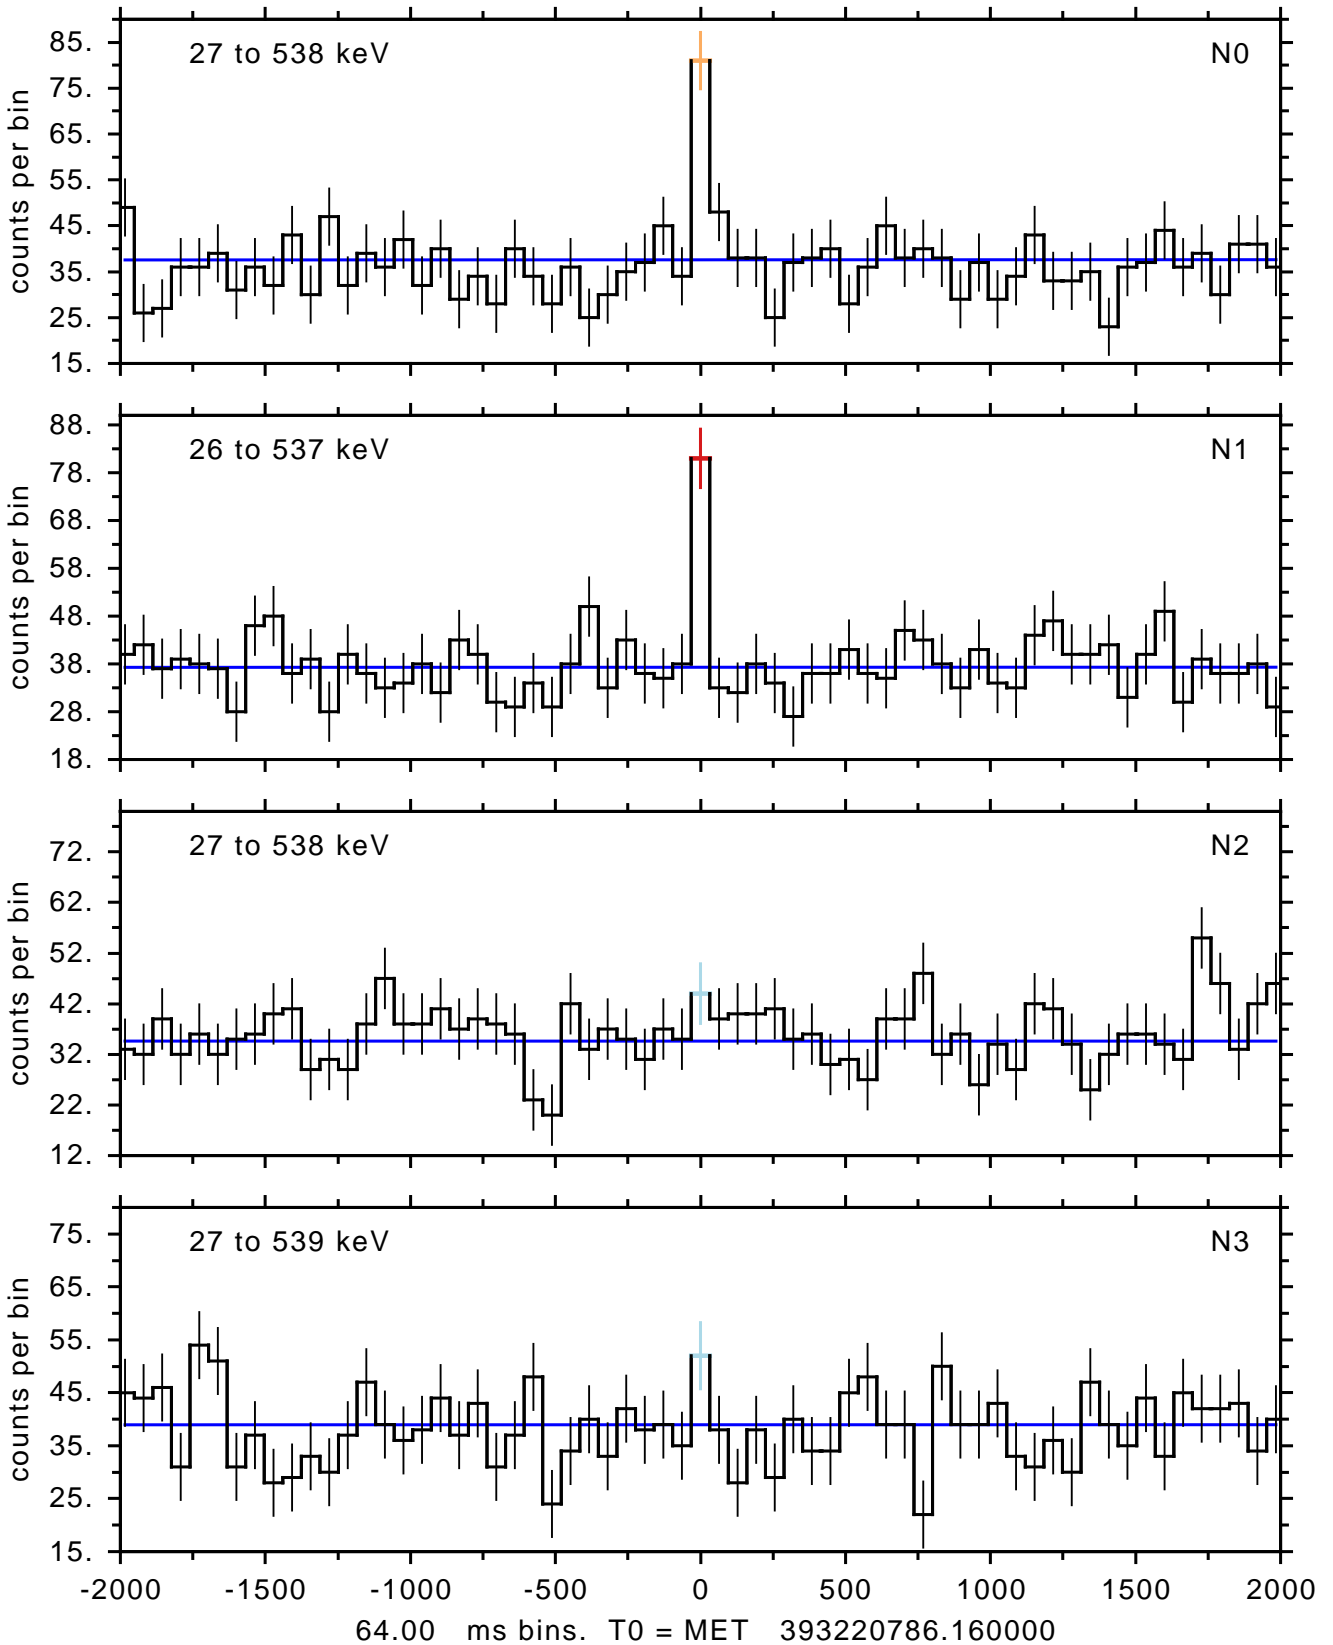

sGRB ver 95a of 2016 Oct 14 run on 2016-10-22 22:43:24
T0 = 393220786.160000 = 2013-06-18 03:59:43.160000
Algr: 1: P02 of F0181: glg_tte_b0_130618163_v00

sGRB ver 95a of 2016 Oct 14 run on 2016-10-22 22:43:24
T0 = 393220786.16000 = 2013-06-18 03:59:43.16000
Algr: 1: P02 of F0181: glg_tte_b0_130618163_v00