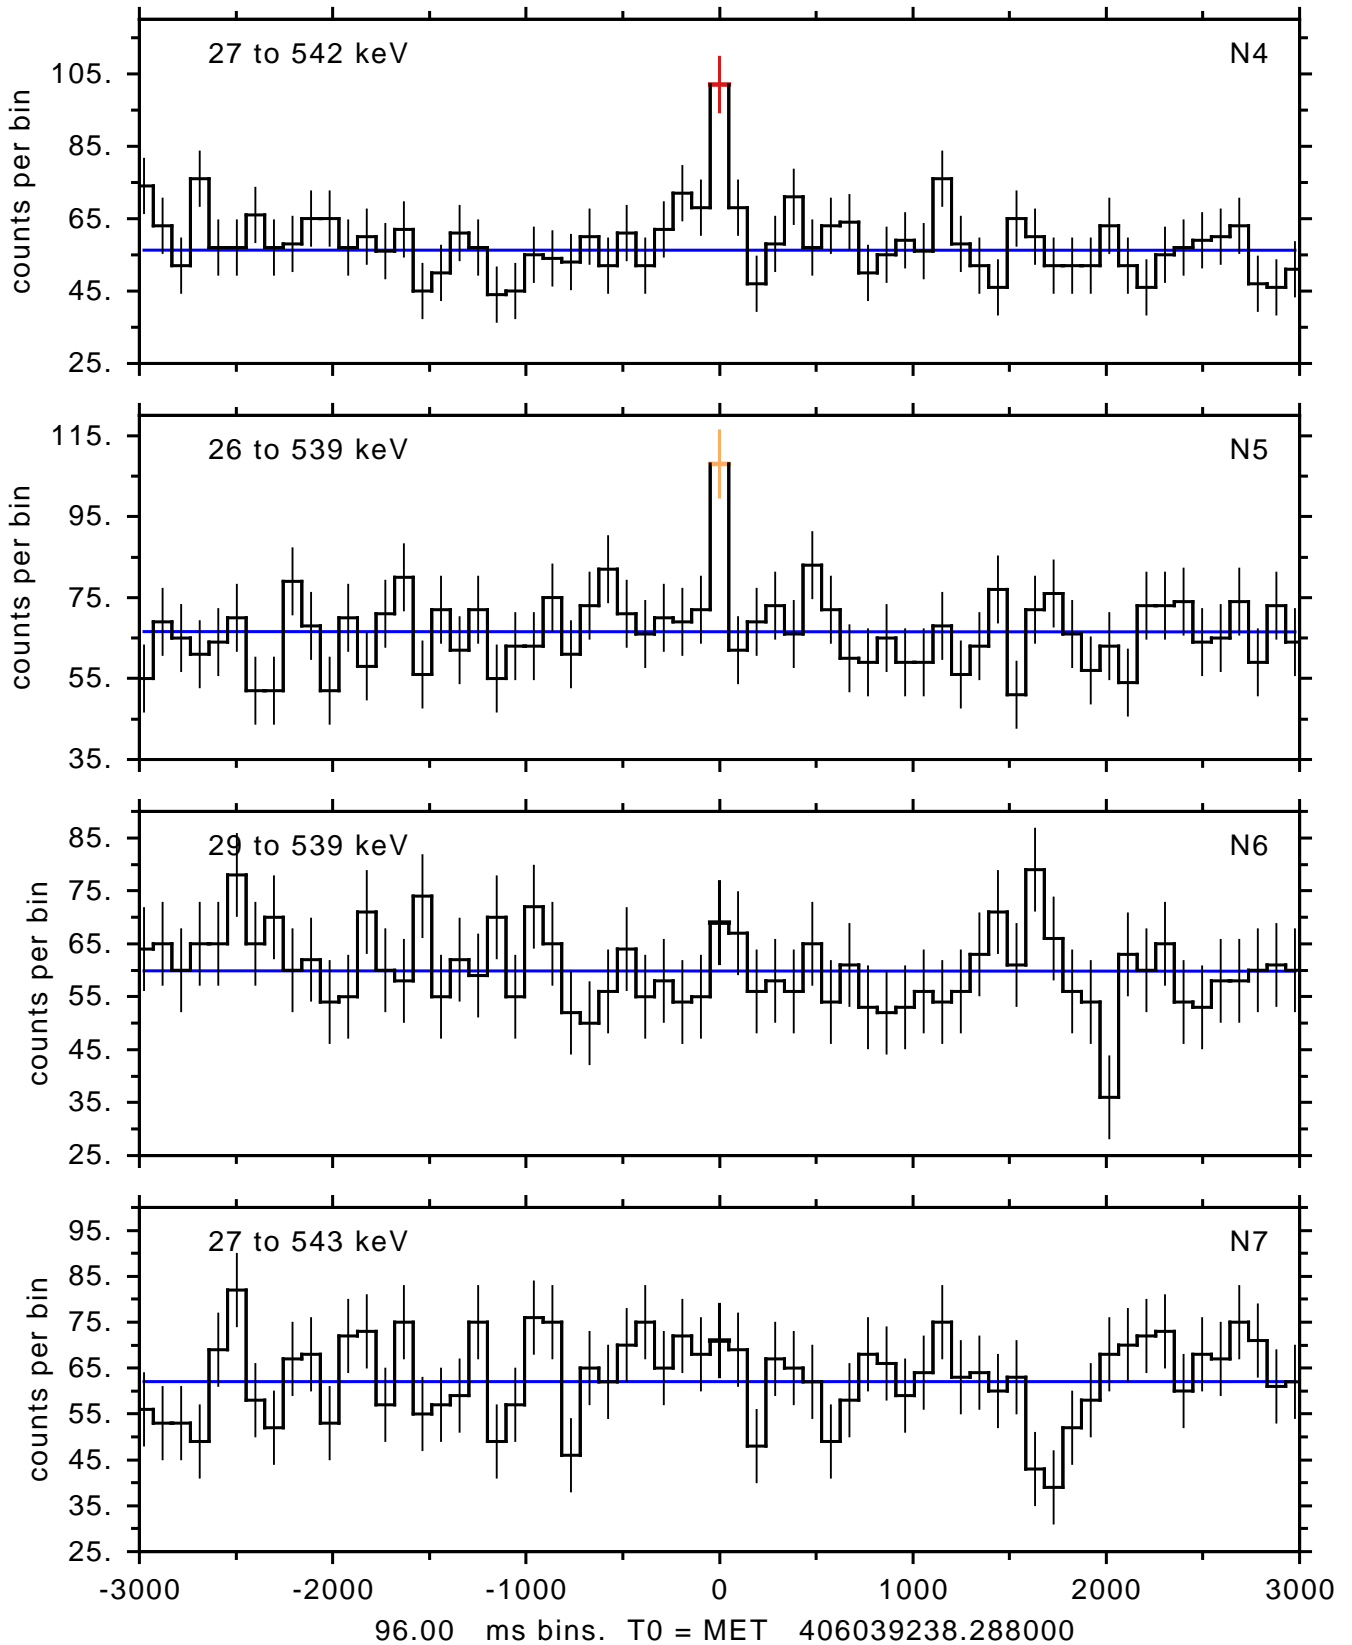

sGRB ver 95c of 2016 Nov 7 run on 2016-11-20 21:25:15
T0 = 406039238.288000 = 2013-11-13 12:40:35.288000
Algr: 1: P02 of F0120: glg_tte_b0_131113476_v00

sGRB ver 95c of 2016 Nov 7 run on 2016-11-20 21:25:15
T0 = 406039238.288000 = 2013-11-13 12:40:35.288000
Algr: 1: P02 of F0120: glg_tte_b0_131113476_v00