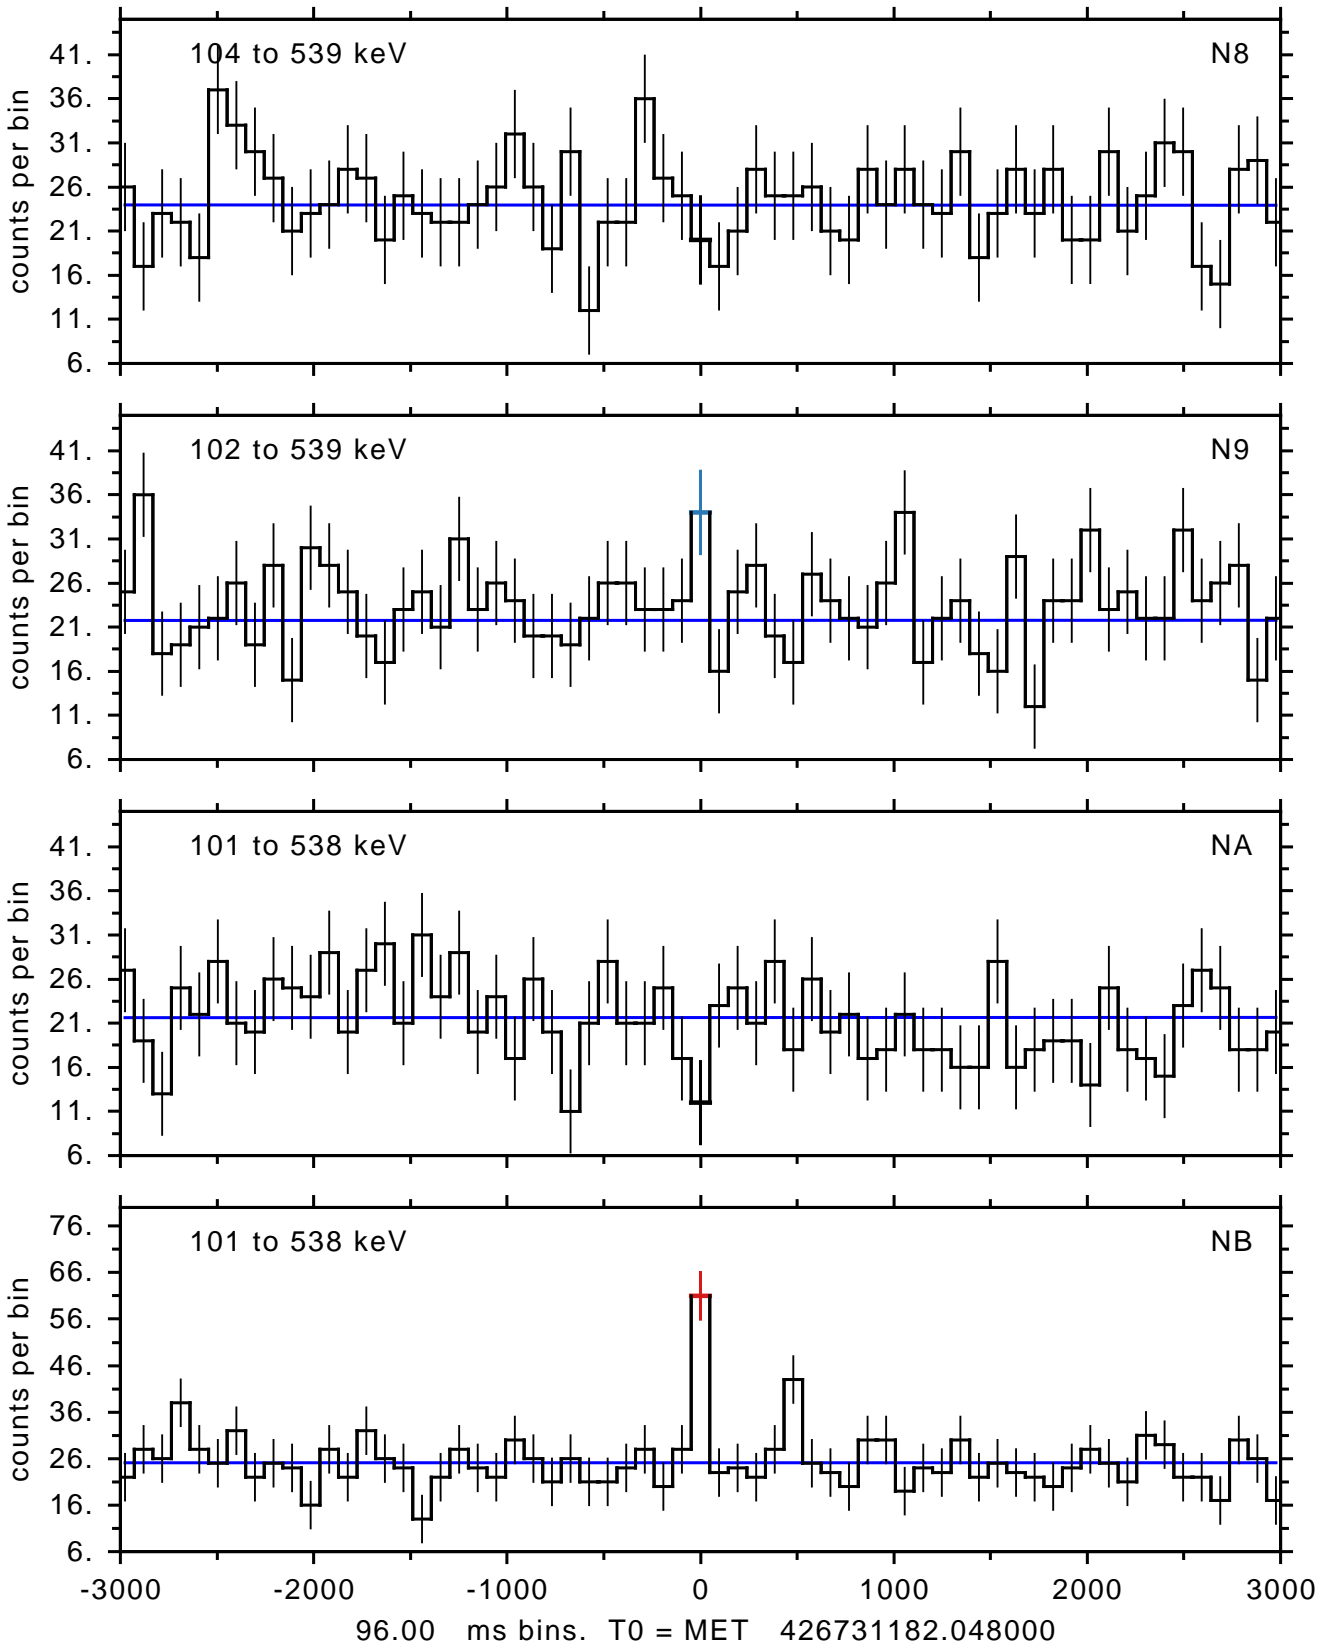

sGRB ver 95a of 2016 Oct 14 run on 2016-10-19 17:50:42
T0 = 426731182.048000 = 2014-07-11 00:26:19.048000
Algr: 3: P01 of F0116: glg_tte_b0_140711006_v00

sGRB ver 95a of 2016 Oct 14 run on 2016-10-19 17:50:42
T0 = 426731182.048000 = 2014-07-11 00:26:19.048000
Algr: 3: P01 of F0116: glg_tte_b0_140711006_v00