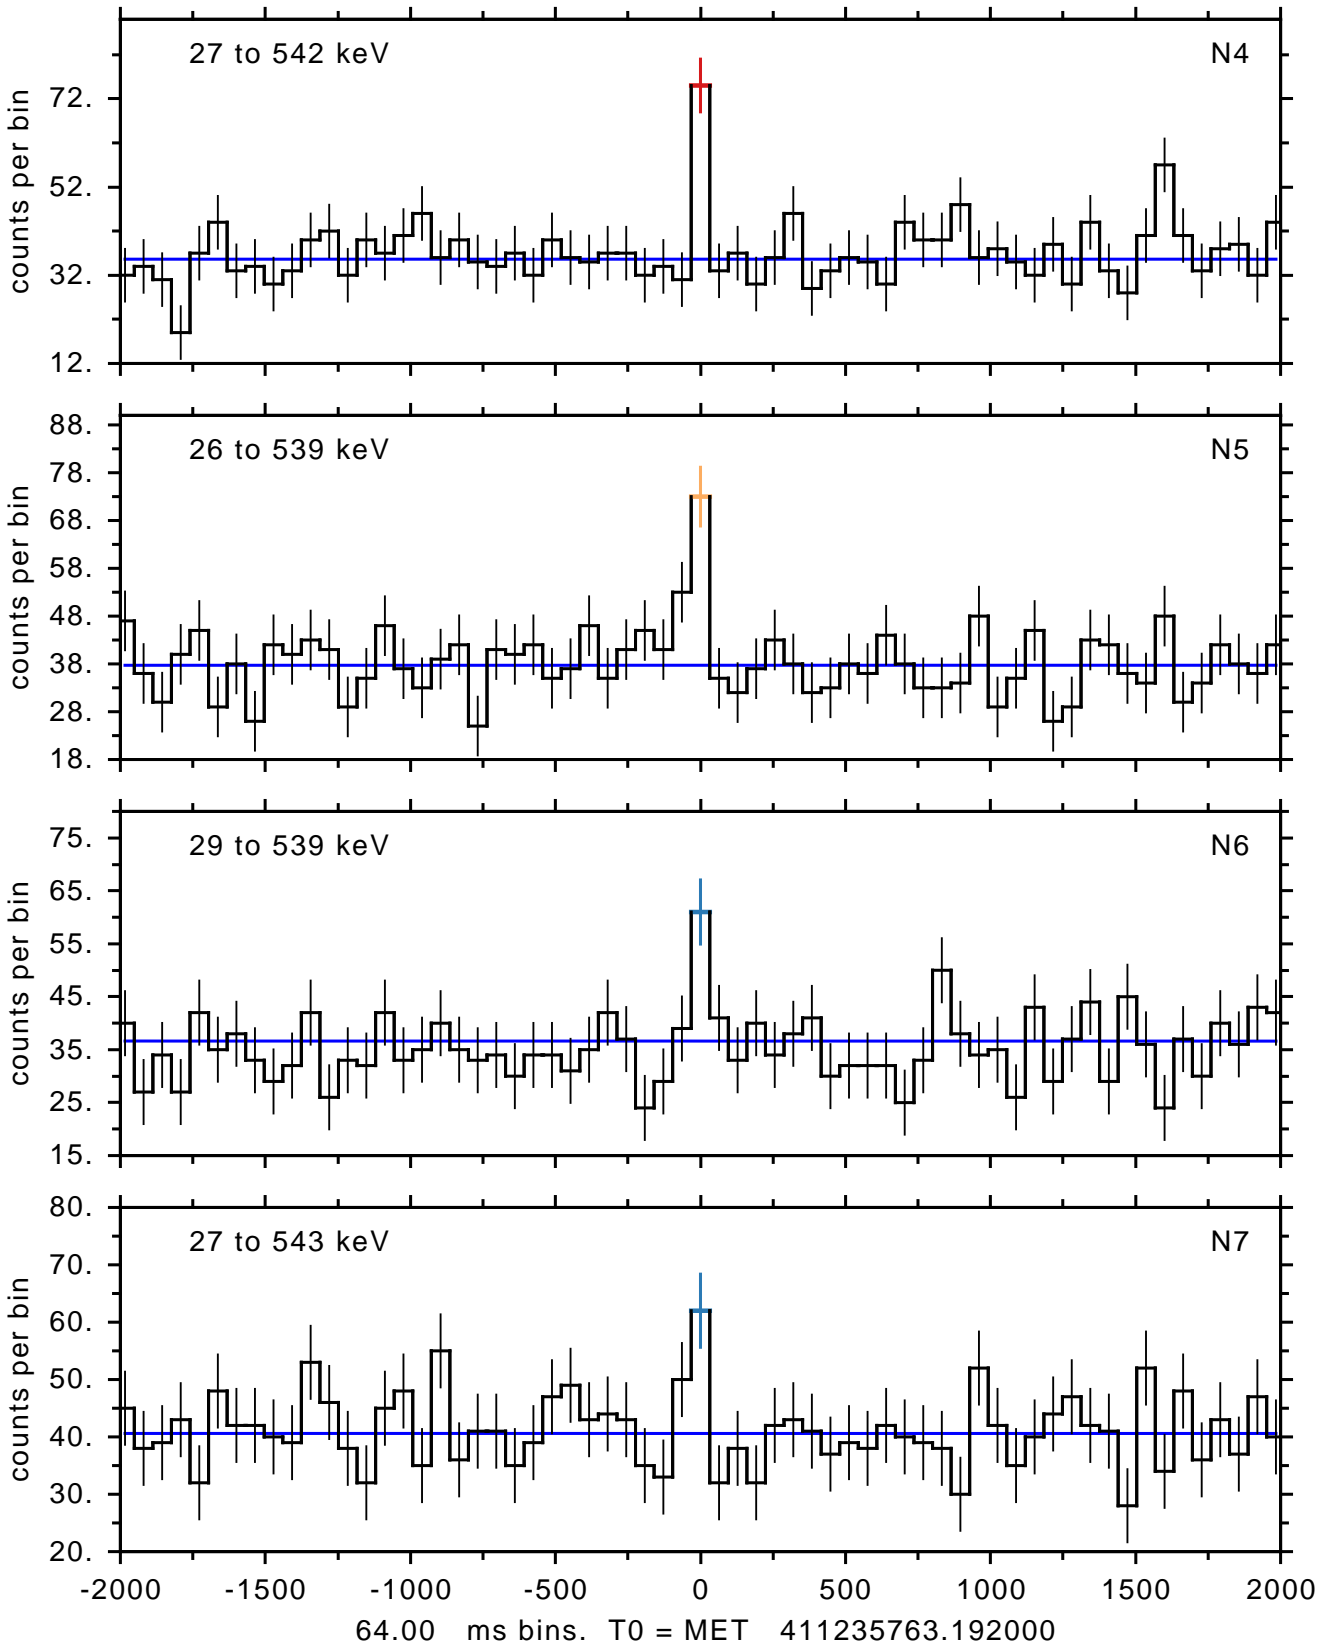

sGRB ver 95a of 2016 Oct 14 run on 2016-10-21 14:26:58
T0 = 411235763.192000 = 2014-01-12 16:09:20.192000
Algr: 1: P01 of F0113: glg_tte_b0_140112618_v00

sGRB ver 95a of 2016 Oct 14 run on 2016-10-21 14:26:58
T0 = 411235763.192000 = 2014-01-12 16:09:20.192000
Algr: 1: P01 of F0113: glg_tte_b0_140112618_v00