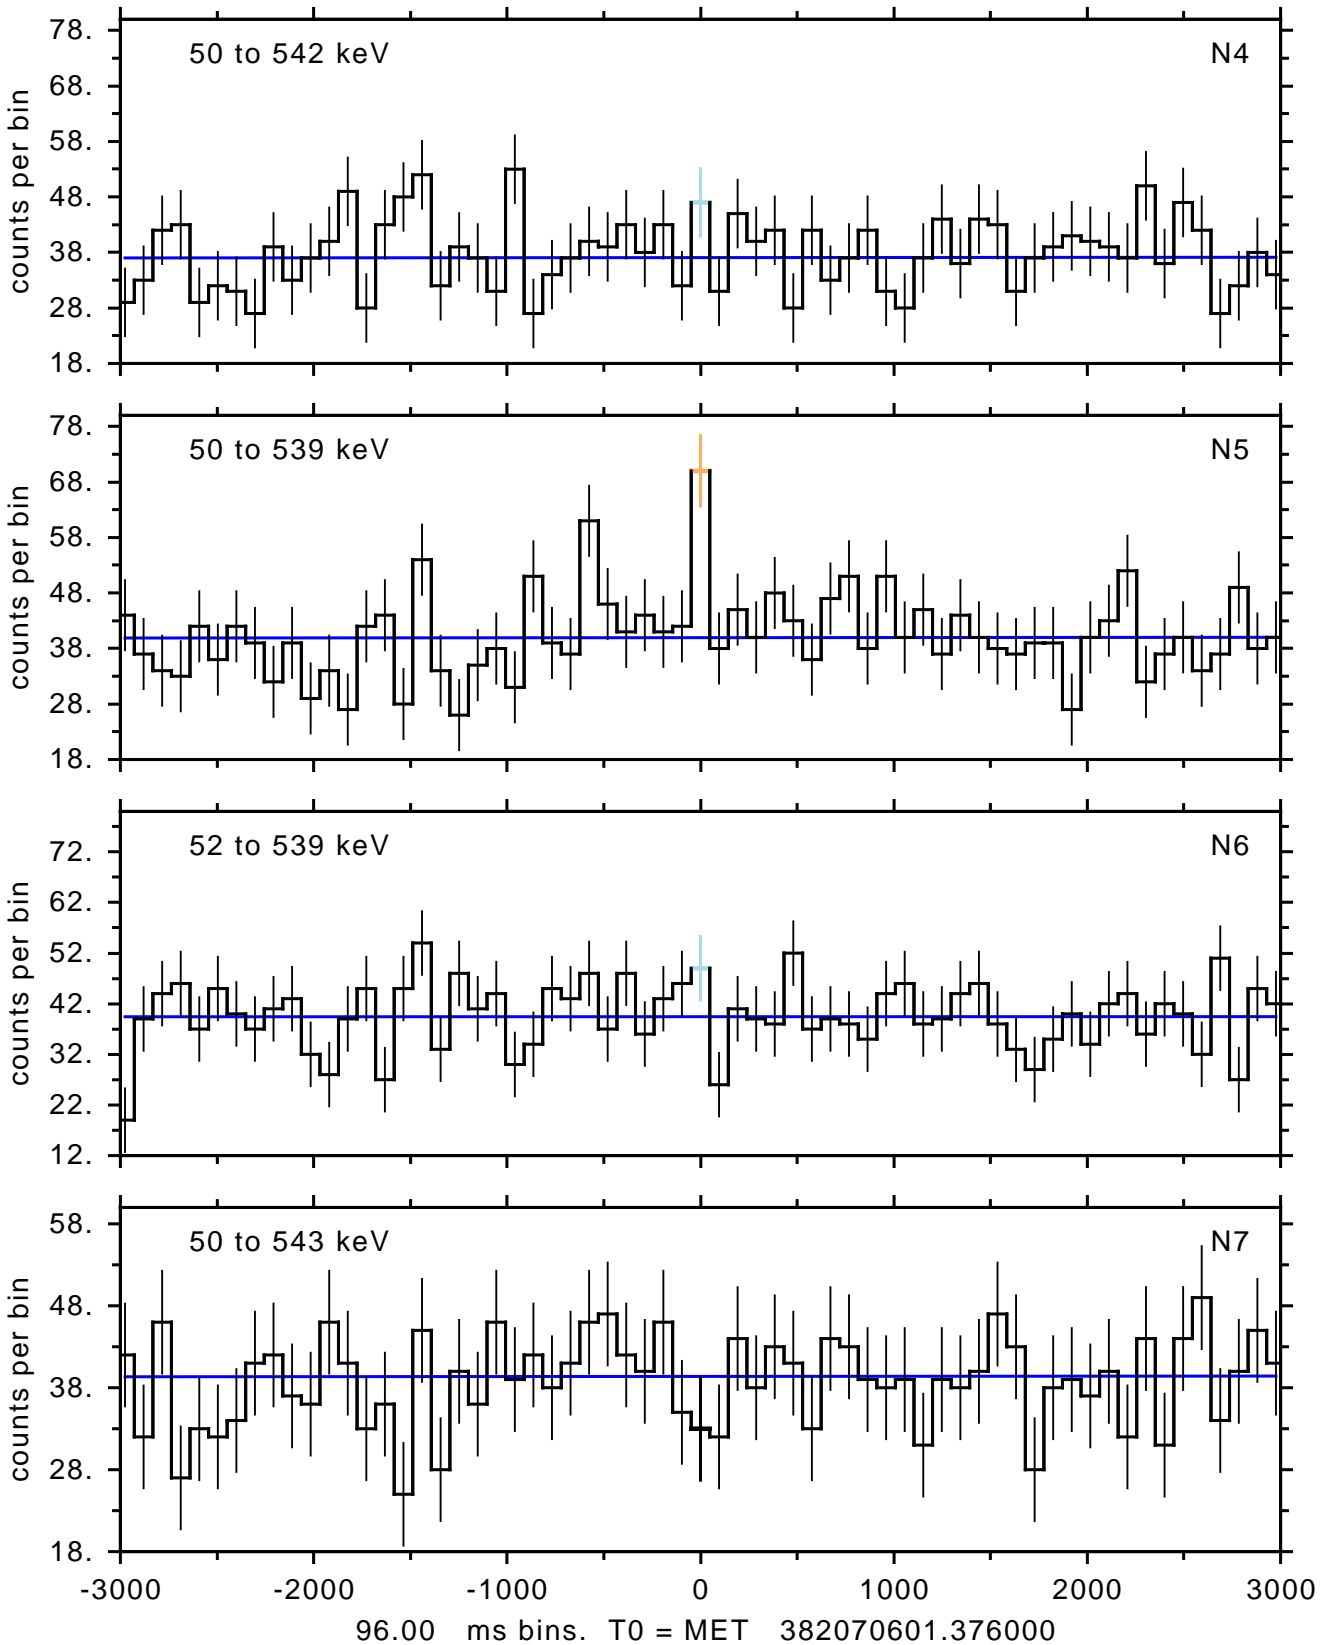

sGRB ver 95a of 2016 Oct 14 run on 2016-10-25 03:42:38
T0 = 382070601.376000 = 2013-02-09 02:43:18.376000
Algr: 2: P01 of F0094: glg_tte_b0_130209054_v00

sGRB ver 95a of 2016 Oct 14 run on 2016-10-25 03:42:38
T0 = 382070601.376000 = 2013-02-09 02:43:18.376000
Algr: 2: P01 of F0094: glg_tte_b0_130209054_v00