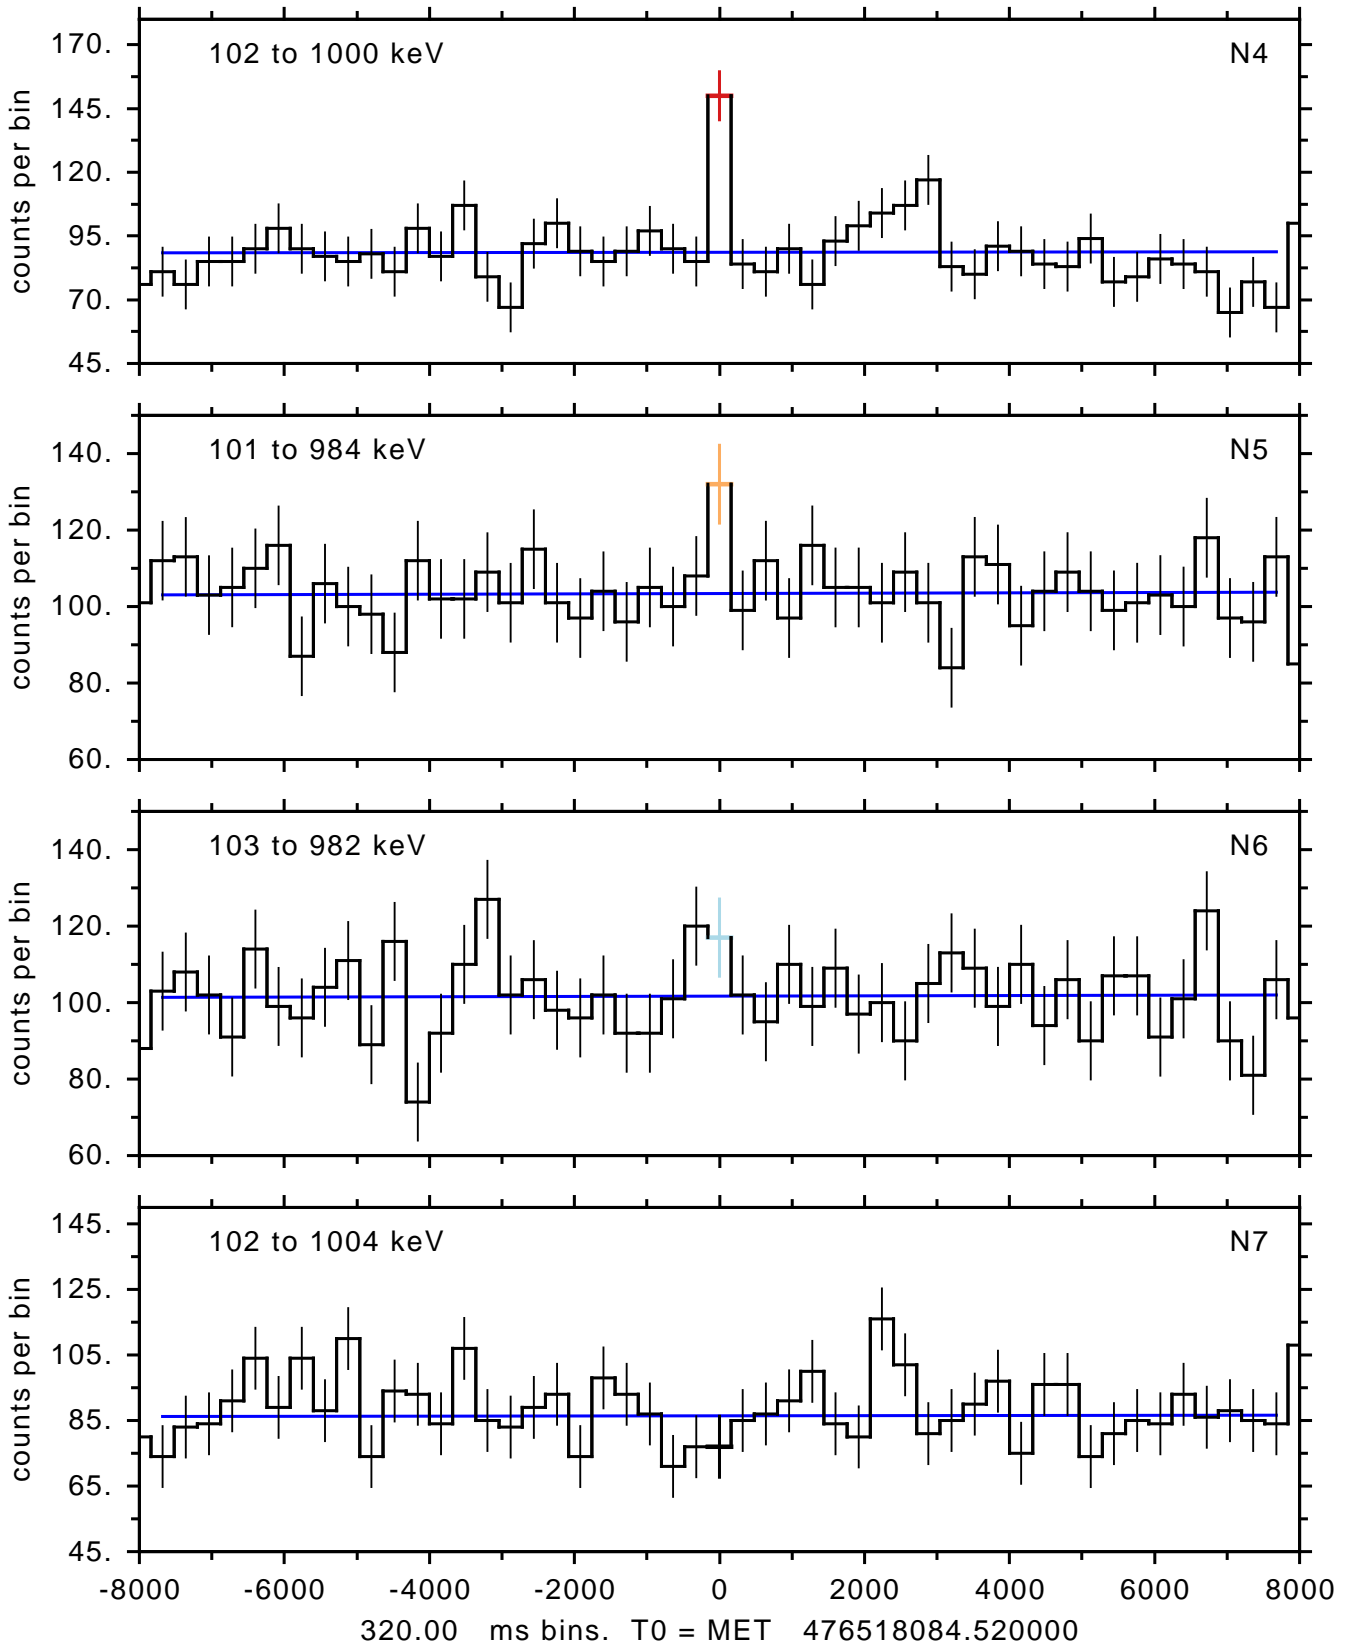

sGRB ver 95c of 2016 Nov 7 run on 2016-11-20 21:26:02
T0 = 476518084.520000 = 2016-02-07 06:08:00.520000
Algr: 4: P01 of F0093: glg_tte_b0_160207200_v00

sGRB ver 95c of 2016 Nov 7 run on 2016-11-20 21:26:02
T0 = 476518084.520000 = 2016-02-07 06:08:00.520000
Algr: 4: P01 of F0093: glg_tte_b0_160207200_v00