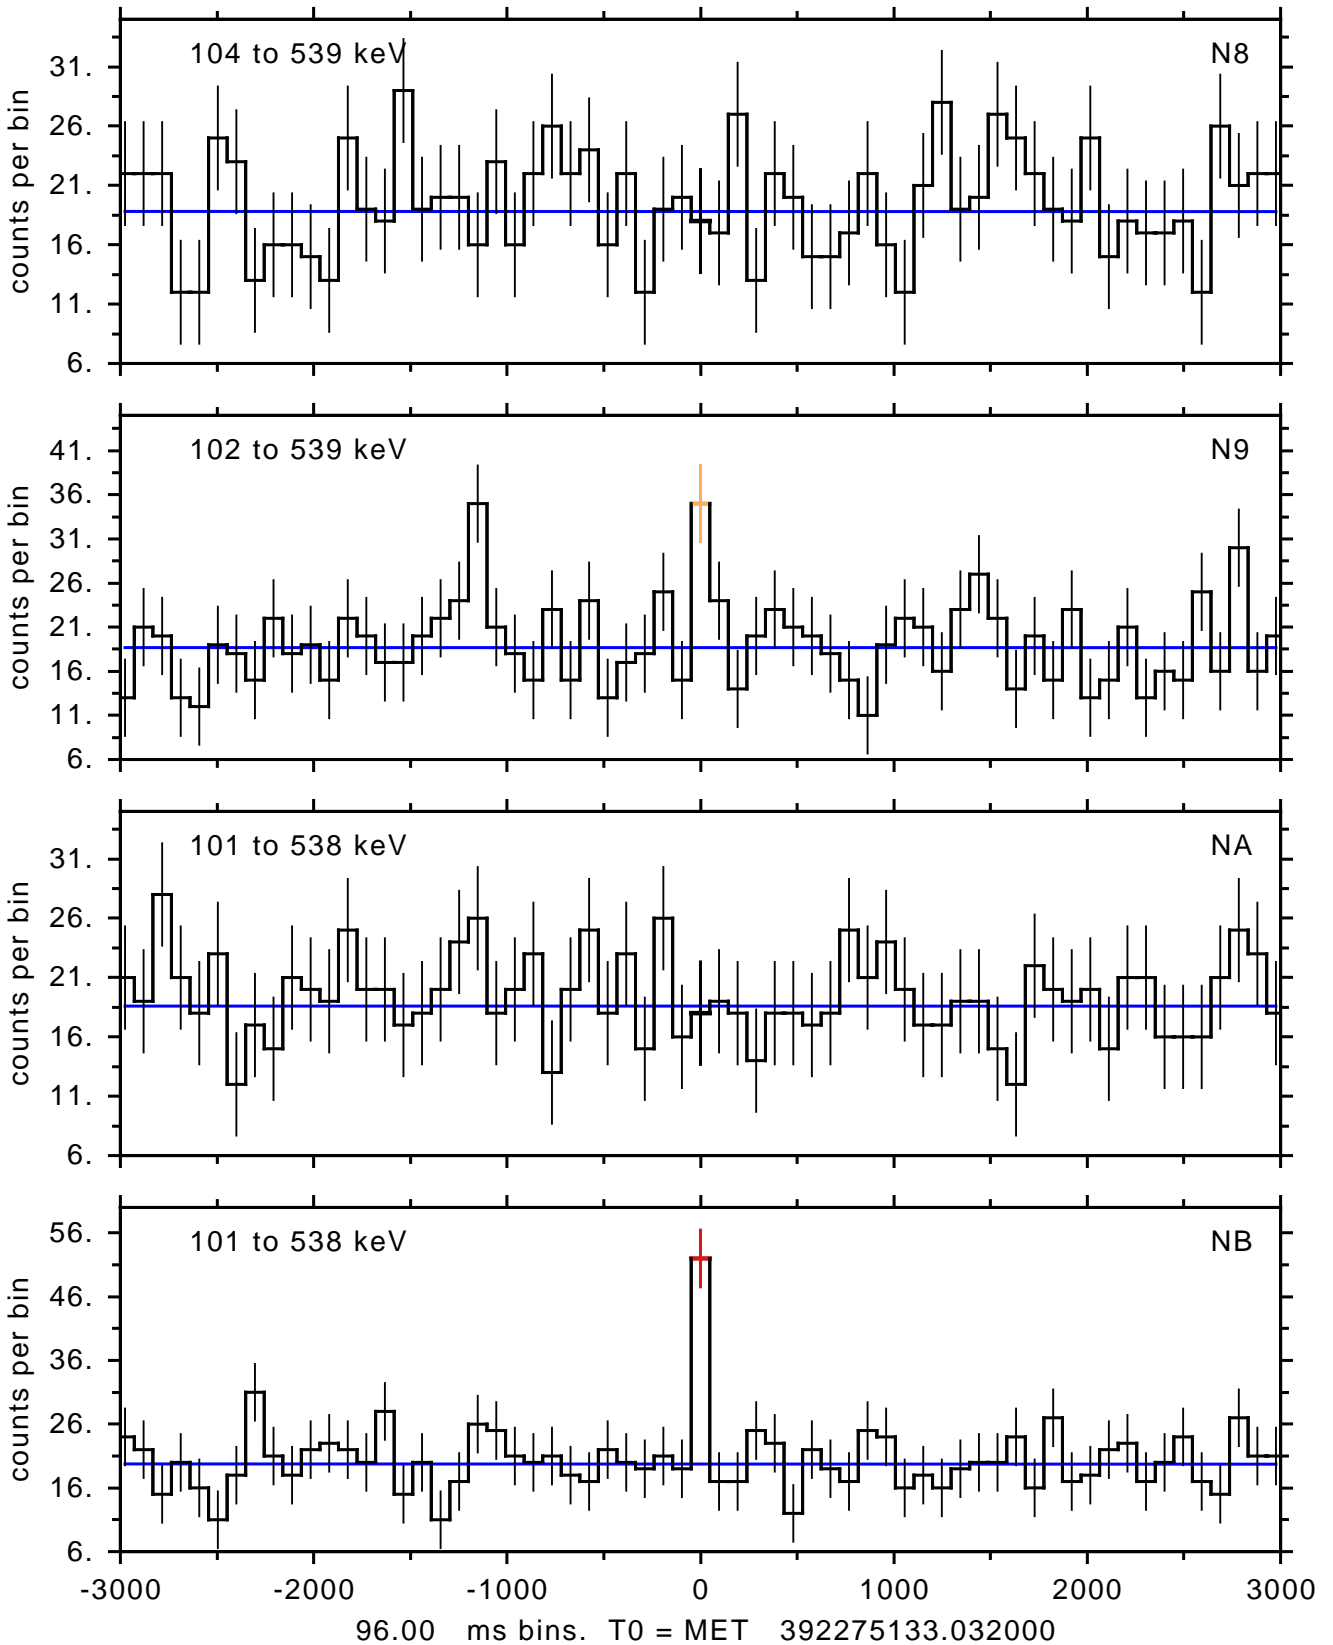

sGRB ver 95a of 2016 Oct 14 run on 2016-10-22 22:43:24
T0 = 392275133.032000 = 2013-06-07 05:18:50.032000
Algr: 3: P02 of F0068: glg_tte_b0_130607200_v00

sGRB ver 95a of 2016 Oct 14 run on 2016-10-22 22:43:24
T0 = 392275133.032000 = 2013-06-07 05:18:50.032000
Algr: 3: P02 of F0068: glg_tte_b0_130607200_v00