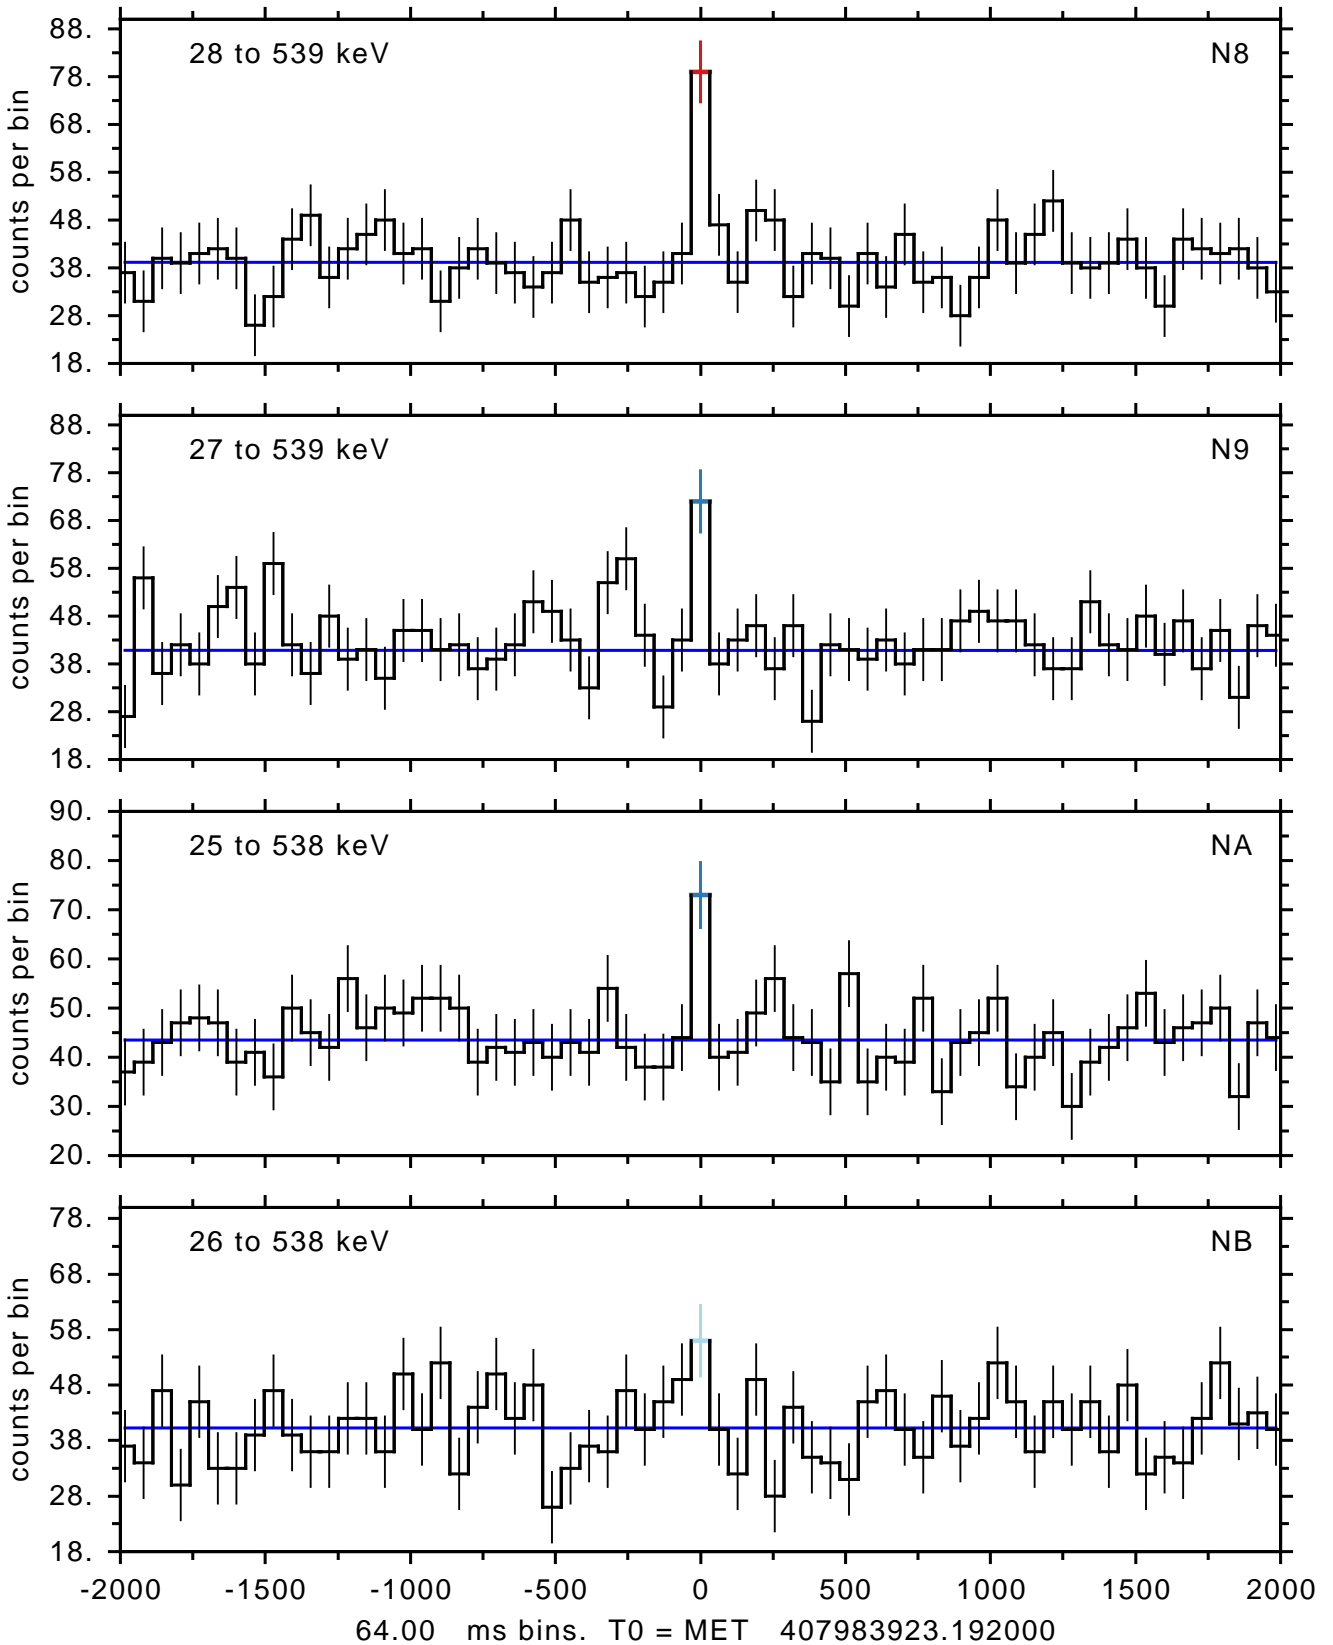

sGRB ver 95a of 2016 Oct 14 run on 2016-10-16 04:45:26
T0 = 407983923.192000 = 2013-12-06 00:52:00.192000
Algr: 1: P01 of F0053: glg_tte_b0_131205931_v00

sGRB ver 95a of 2016 Oct 14 run on 2016-10-16 04:45:26
T0 = 407983923.192000 = 2013-12-06 00:52:00.192000
Algr: 1: P01 of F0053: glg_tte_b0_131205931_v00