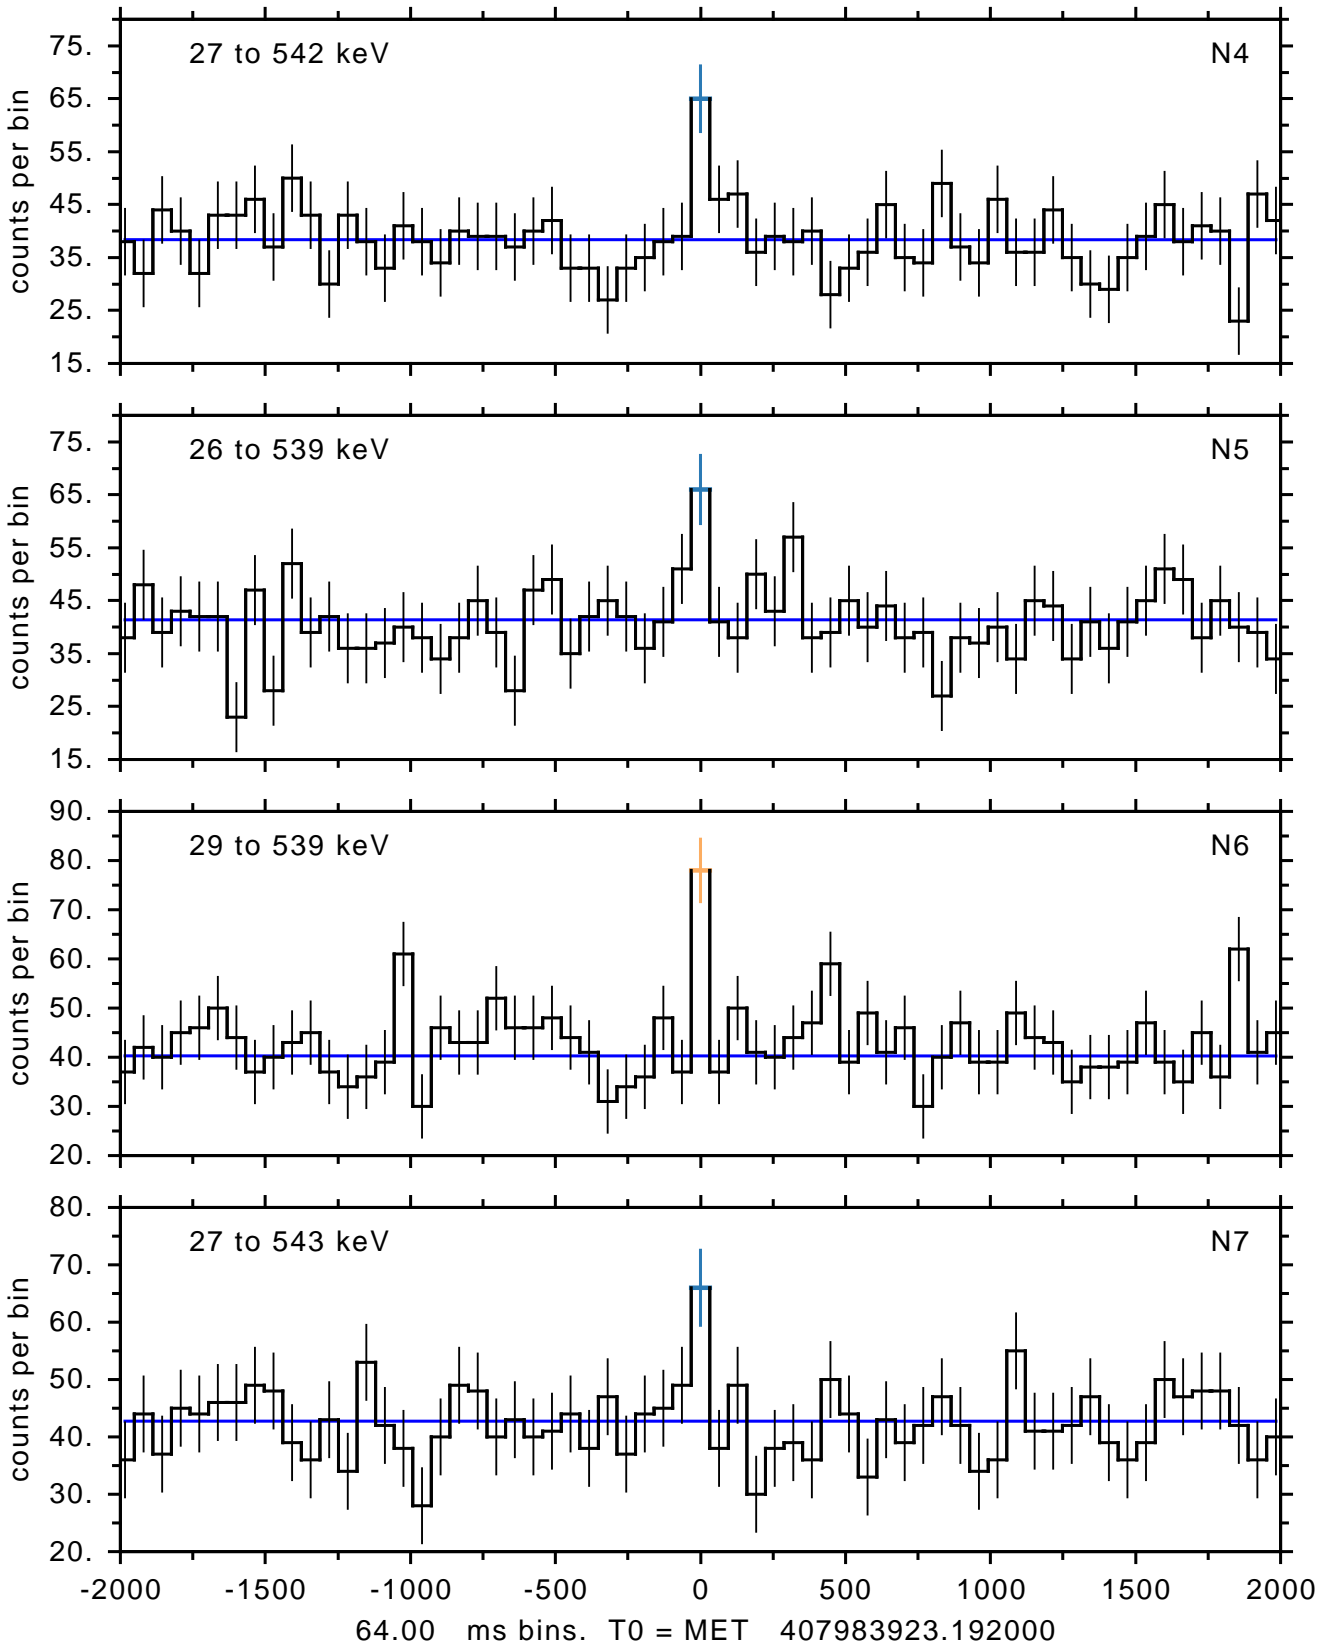

sGRB ver 95a of 2016 Oct 14 run on 2016-10-16 04:45:26
T0 = 407983923.192000 = 2013-12-06 00:52:00.192000
Algr: 1: P01 of F0053: glg_tte_b0_131205931_v00

sGRB ver 95a of 2016 Oct 14 run on 2016-10-16 04:45:26
T0 = 407983923.192000 = 2013-12-06 00:52:00.192000
Algr: 1: P01 of F0053: glg_tte_b0_131205931_v00