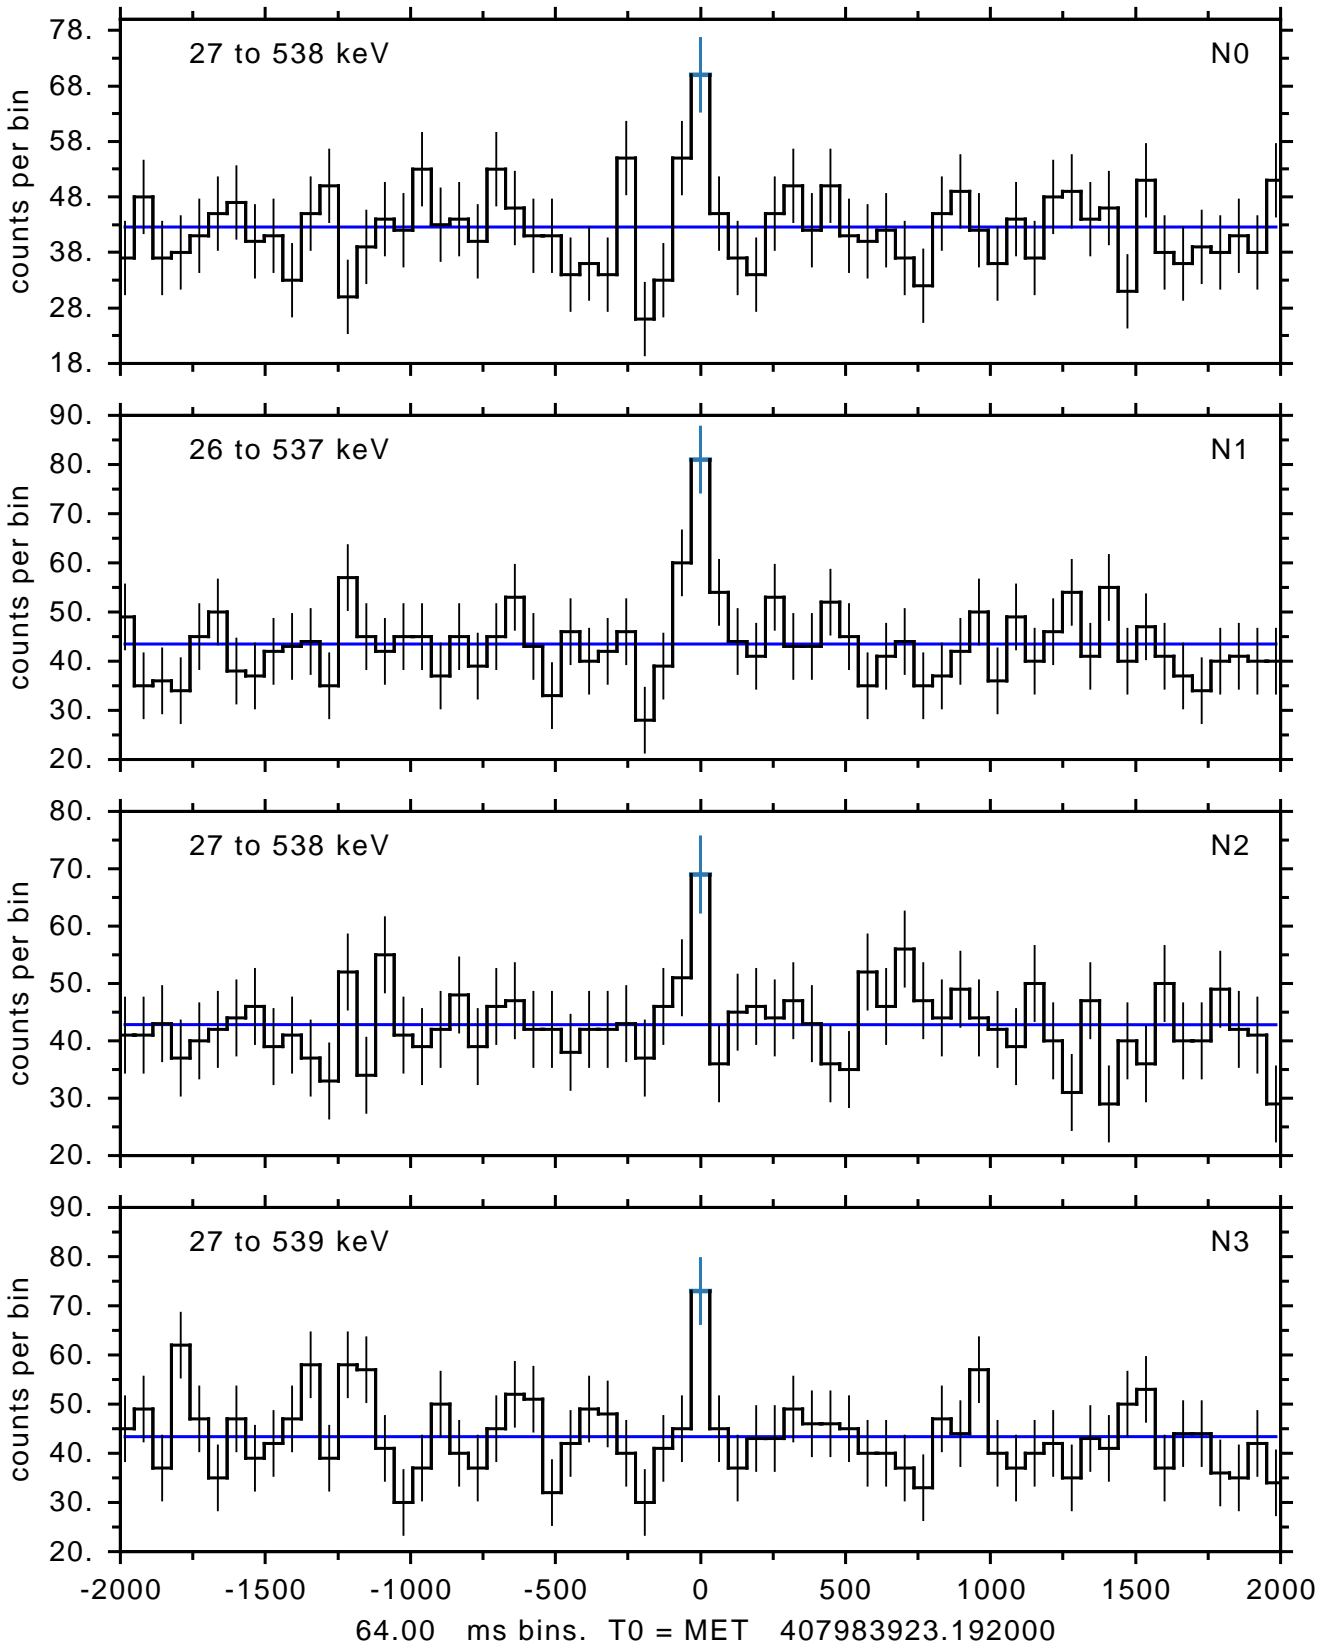

sGRB ver 95a of 2016 Oct 14 run on 2016-10-16 04:45:26
T0 = 407983923.192000 = 2013-12-06 00:52:00.192000
Algr: 1: P01 of F0053: glg_tte_b0_131205931_v00

sGRB ver 95a of 2016 Oct 14 run on 2016-10-16 04:45:26
T0 = 407983923.192000 = 2013-12-06 00:52:00.192000
Algr: 1: P01 of F0053: glg_tte_b0_131205931_v00