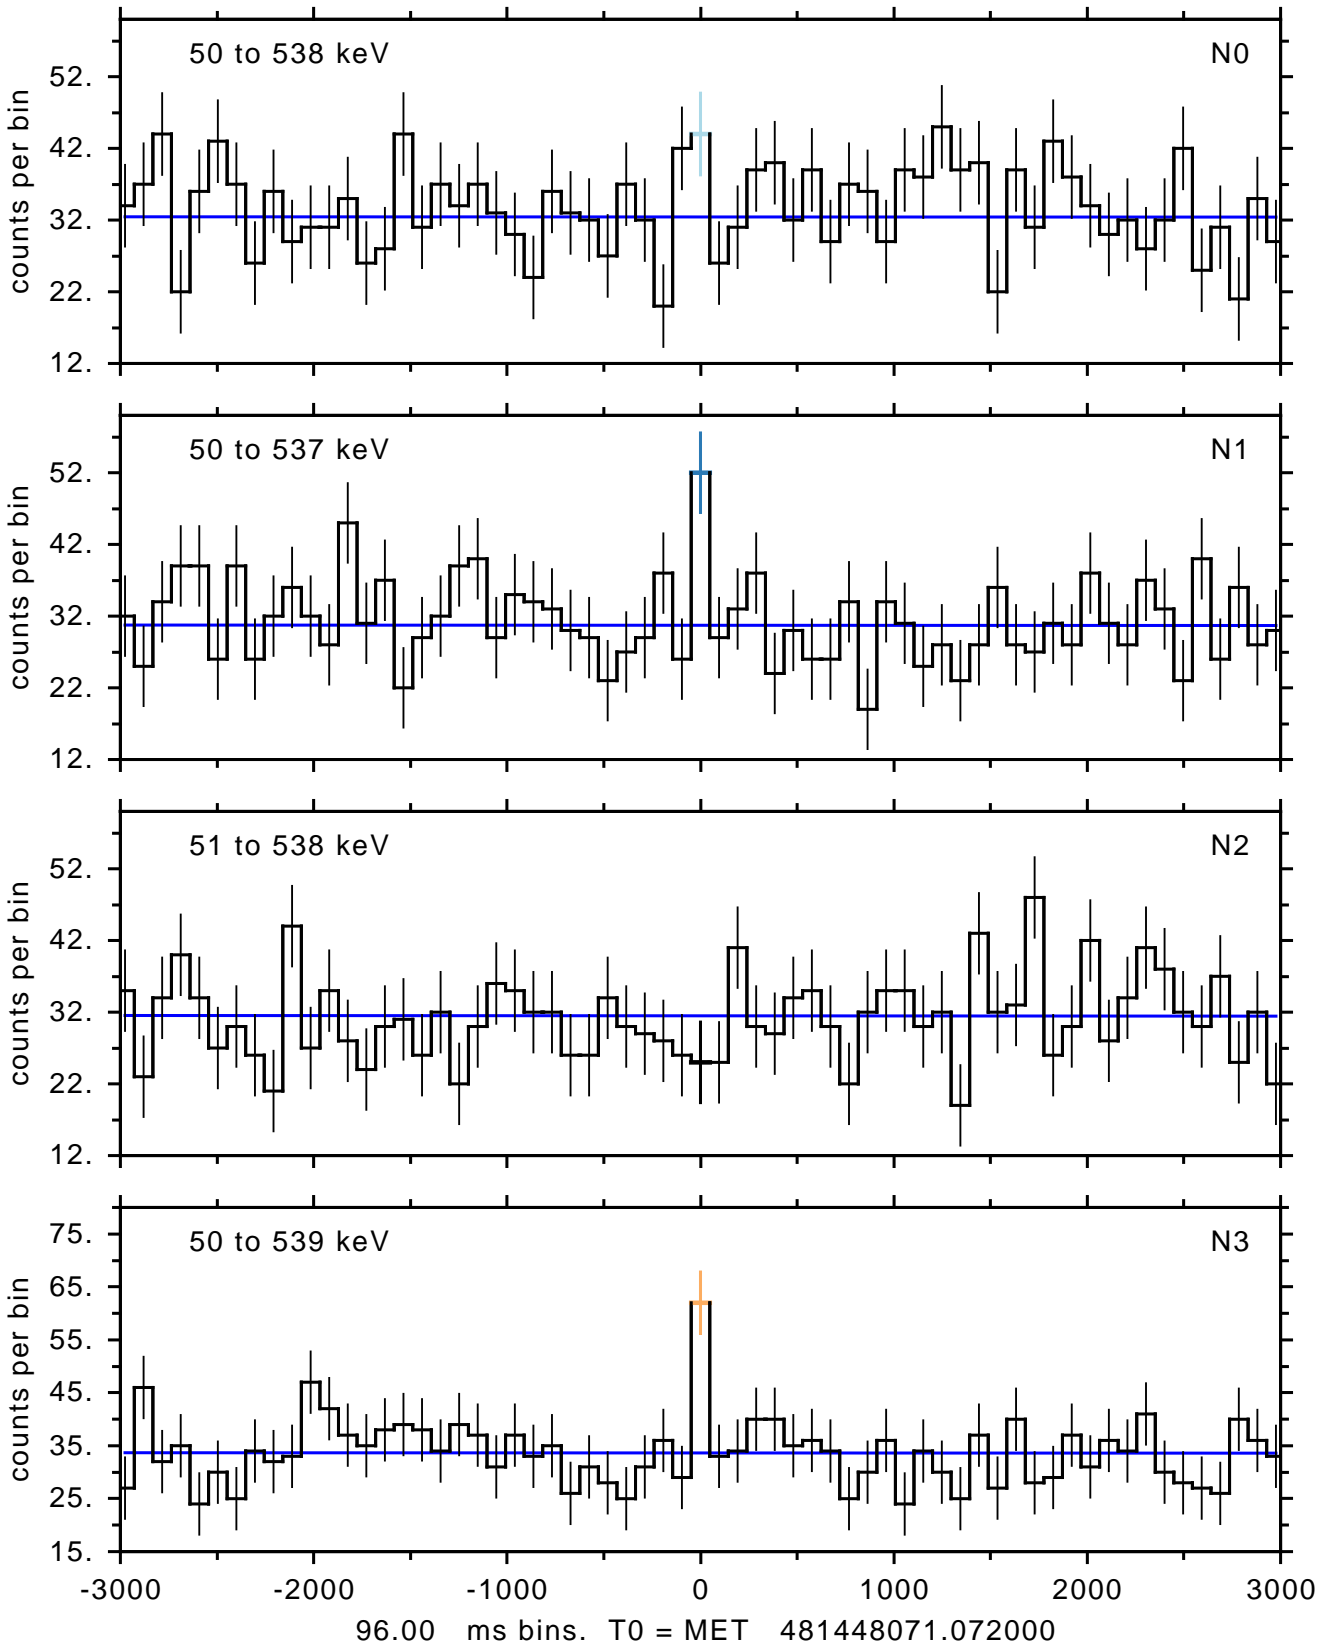

sGRB ver 95a of 2016 Oct 14 run on 2016-10-15 12:54:06
T0 = 481448071.072000 = 2016-04-04 07:34:27.072000
Algr: 2: P01 of F0052: glg_tte_b0_160404307_v00

sGRB ver 95a of 2016 Oct 14 run on 2016-10-15 12:54:06
T0 = 481448071.072000 = 2016-04-04 07:34:27.072000
Algr: 2: P01 of F0052: glg_tte_b0_160404307_v00