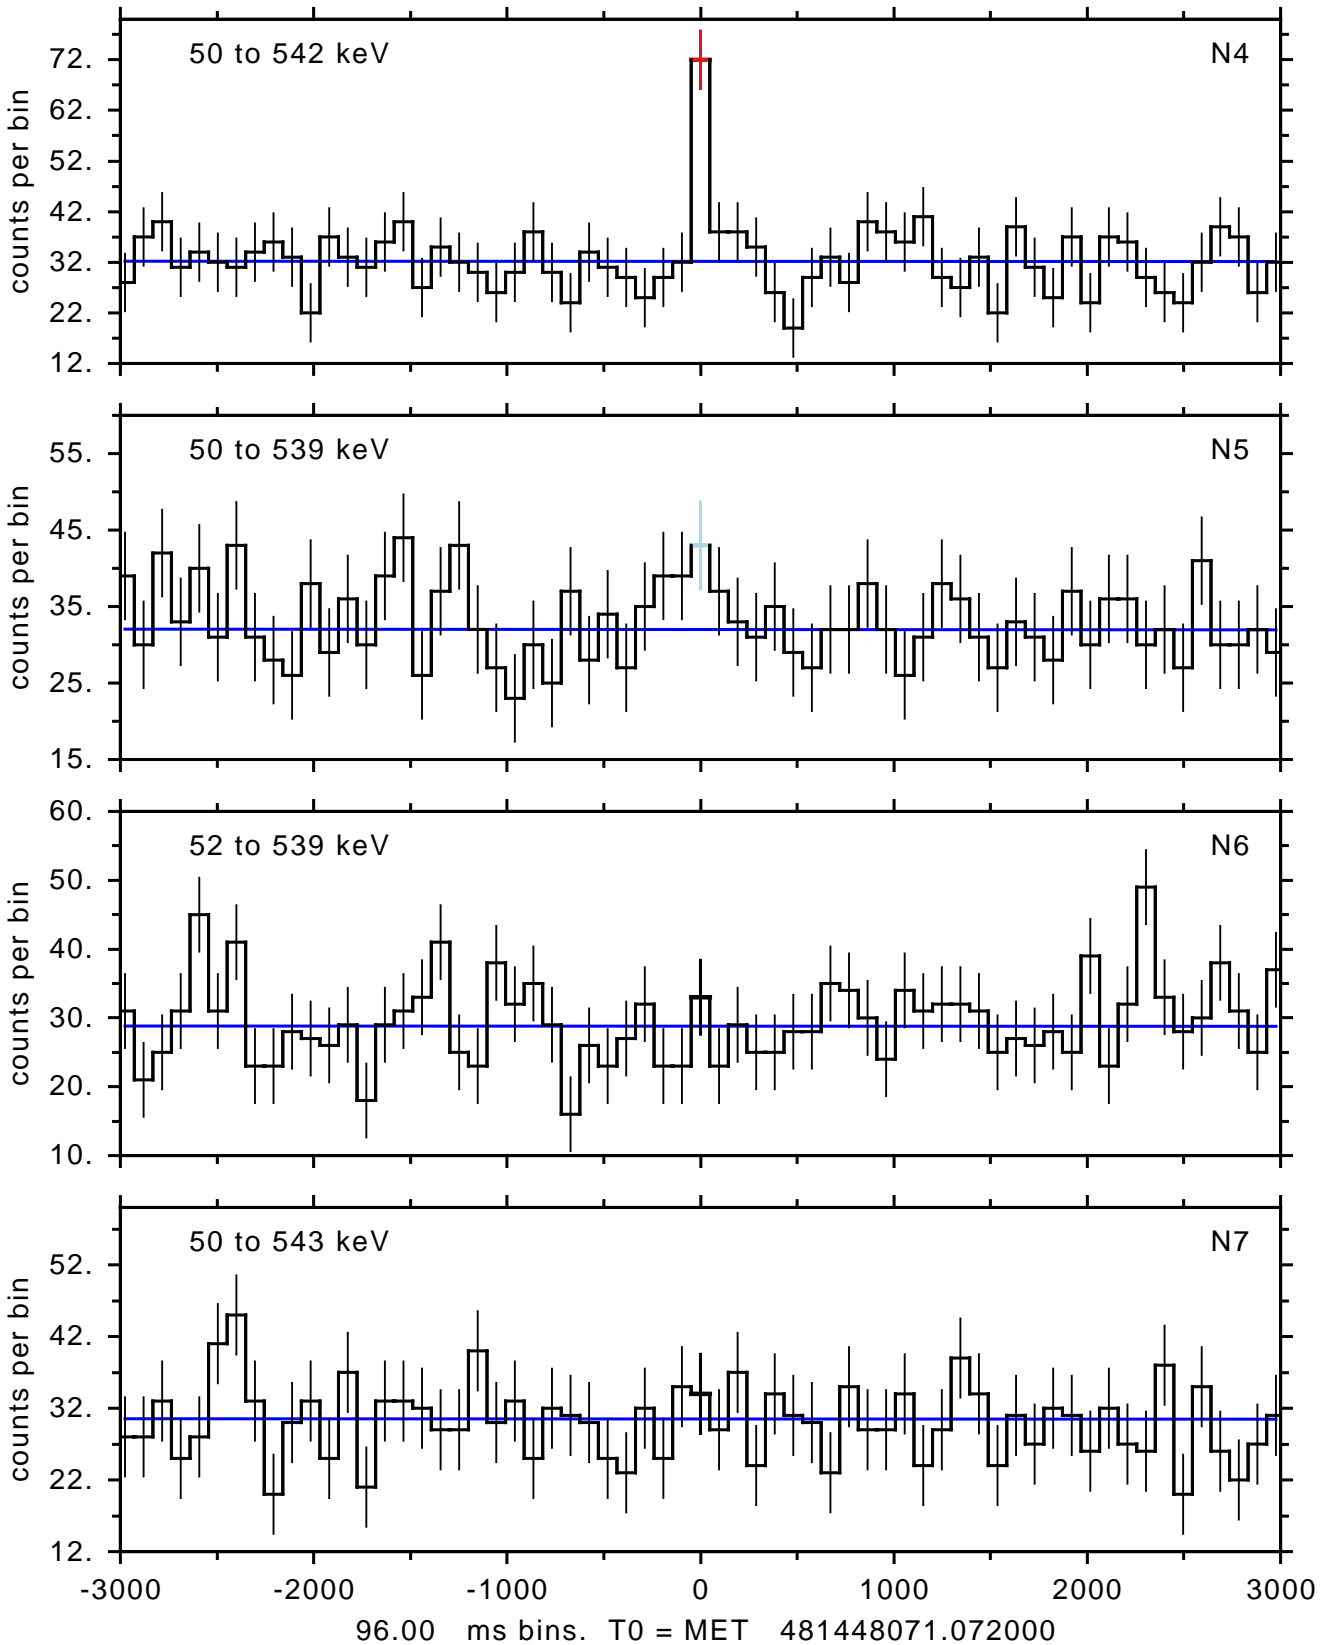

sGRB ver 95a of 2016 Oct 14 run on 2016-10-15 12:54:06
T0 = 481448071.072000 = 2016-04-04 07:34:27.072000
Algr: 2: P01 of F0052: glg_tte_b0_160404307_v00

sGRB ver 95a of 2016 Oct 14 run on 2016-10-15 12:54:06
T0 = 481448071.072000 = 2016-04-04 07:34:27.072000
Algr: 2: P01 of F0052: glg_tte_b0_160404307_v00