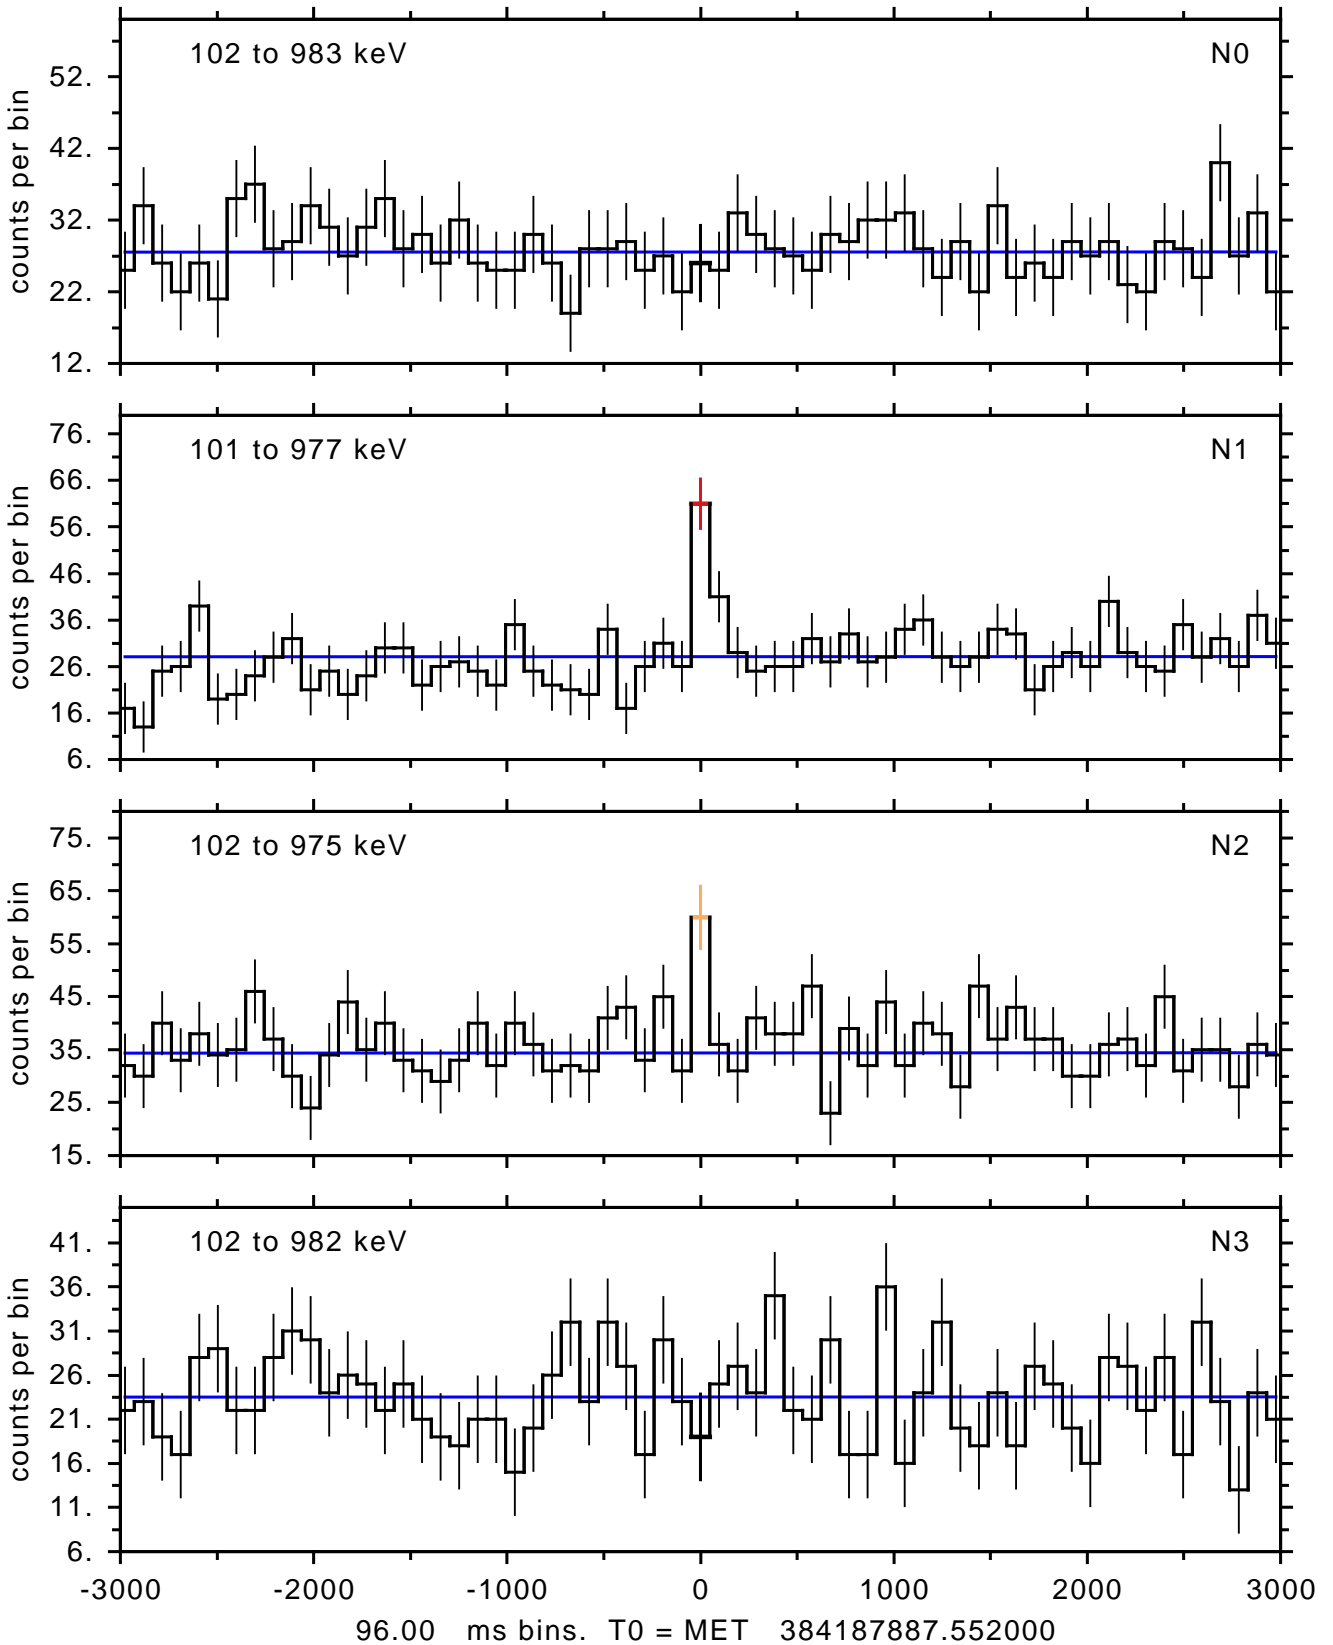

sGRB ver 95a of 2016 Oct 14 run on 2016-10-24 02:19:54  
T0 = 384187887.552000 = 2013-03-05 14:51:24.552000  
Algr: 4: P01 of F0044: glg\_tte\_b0\_130305517\_v00

sGRB ver 95a of 2016 Oct 14 run on 2016-10-24 02:19:54  
T0 = 384187887.552000 = 2013-03-05 14:51:24.552000  
Algr: 4: P01 of F0044: glg\_tte\_b0\_130305517\_v00