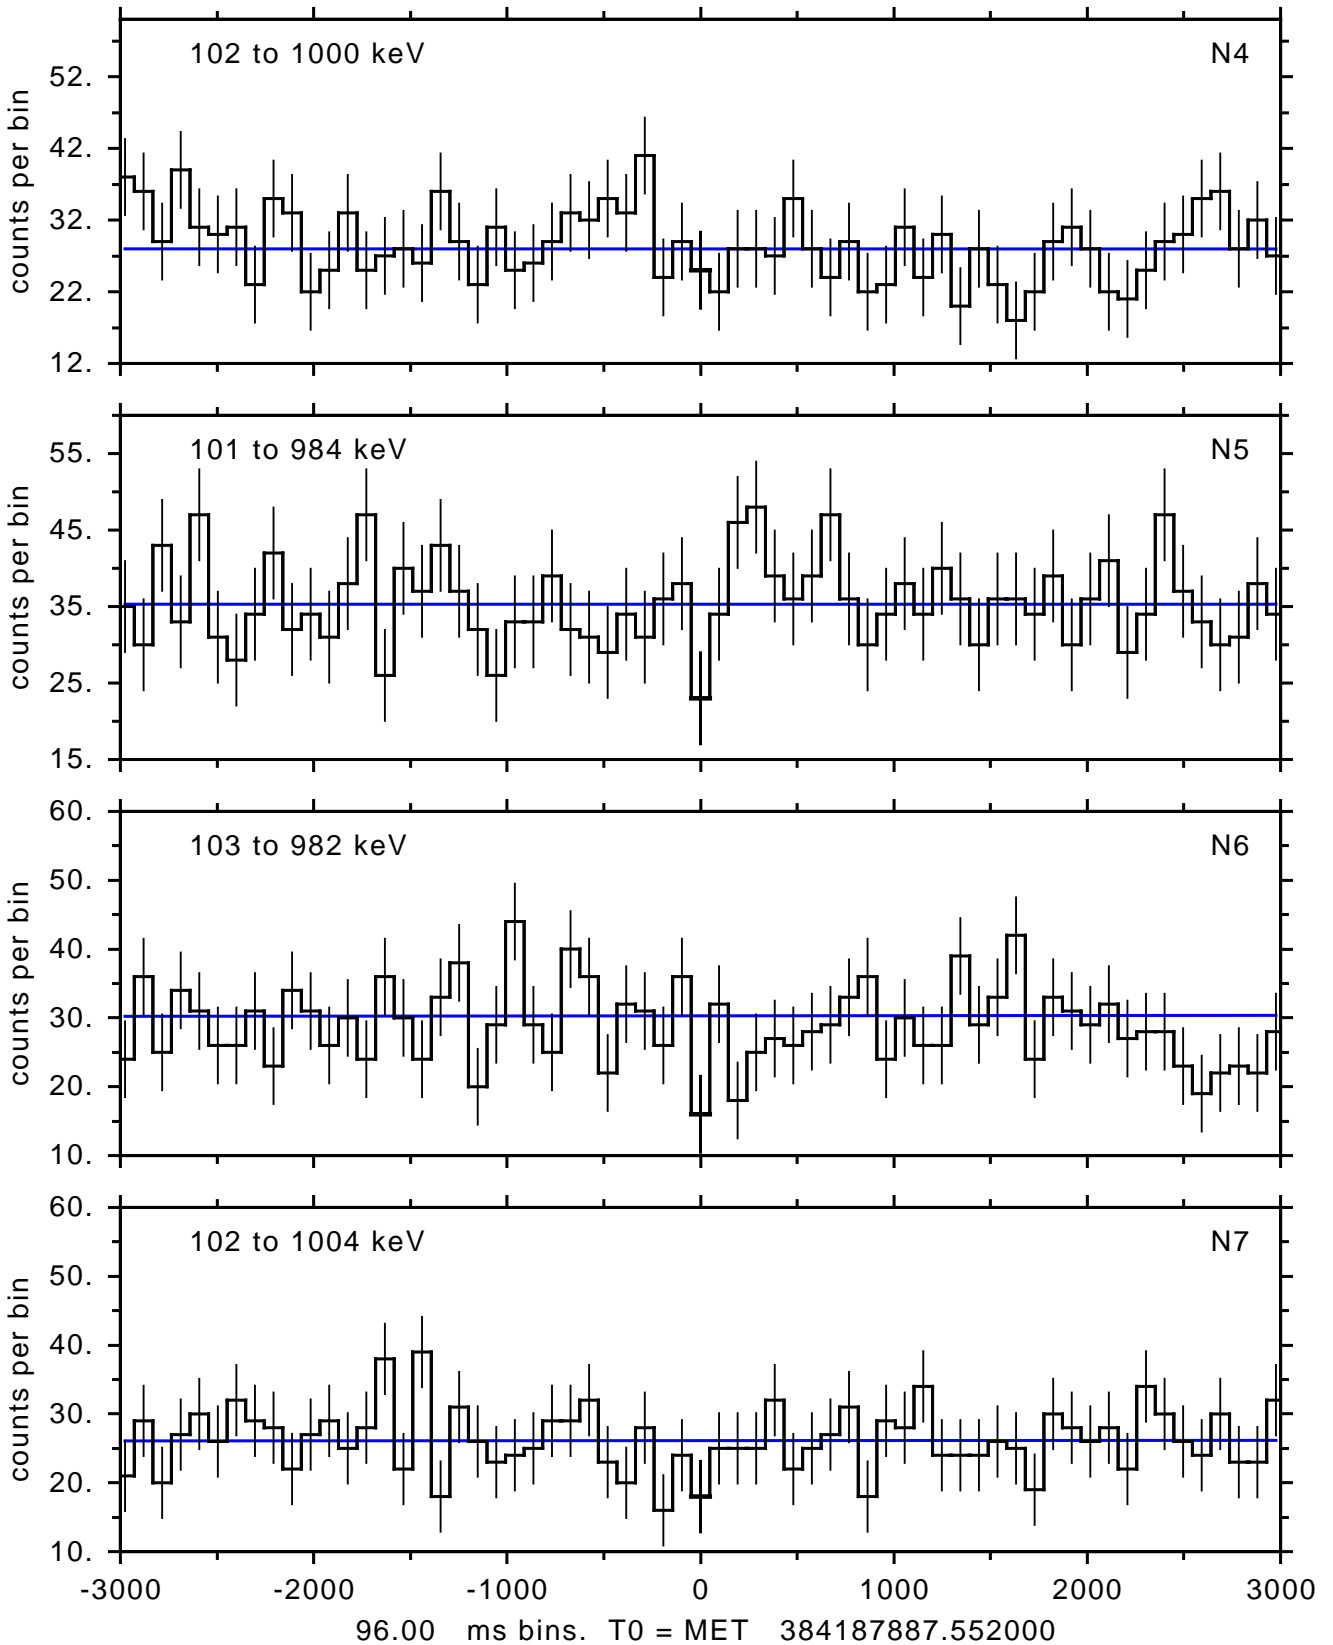

sGRB ver 95a of 2016 Oct 14 run on 2016-10-24 02:19:54  
T0 = 384187887.552000 = 2013-03-05 14:51:24.552000  
Algr: 4: P01 of F0044: glg\_tte\_b0\_130305517\_v00

sGRB ver 95a of 2016 Oct 14 run on 2016-10-24 02:19:54  
T0 = 384187887.552000 = 2013-03-05 14:51:24.552000  
Algr: 4: P01 of F0044: glg\_tte\_b0\_130305517\_v00