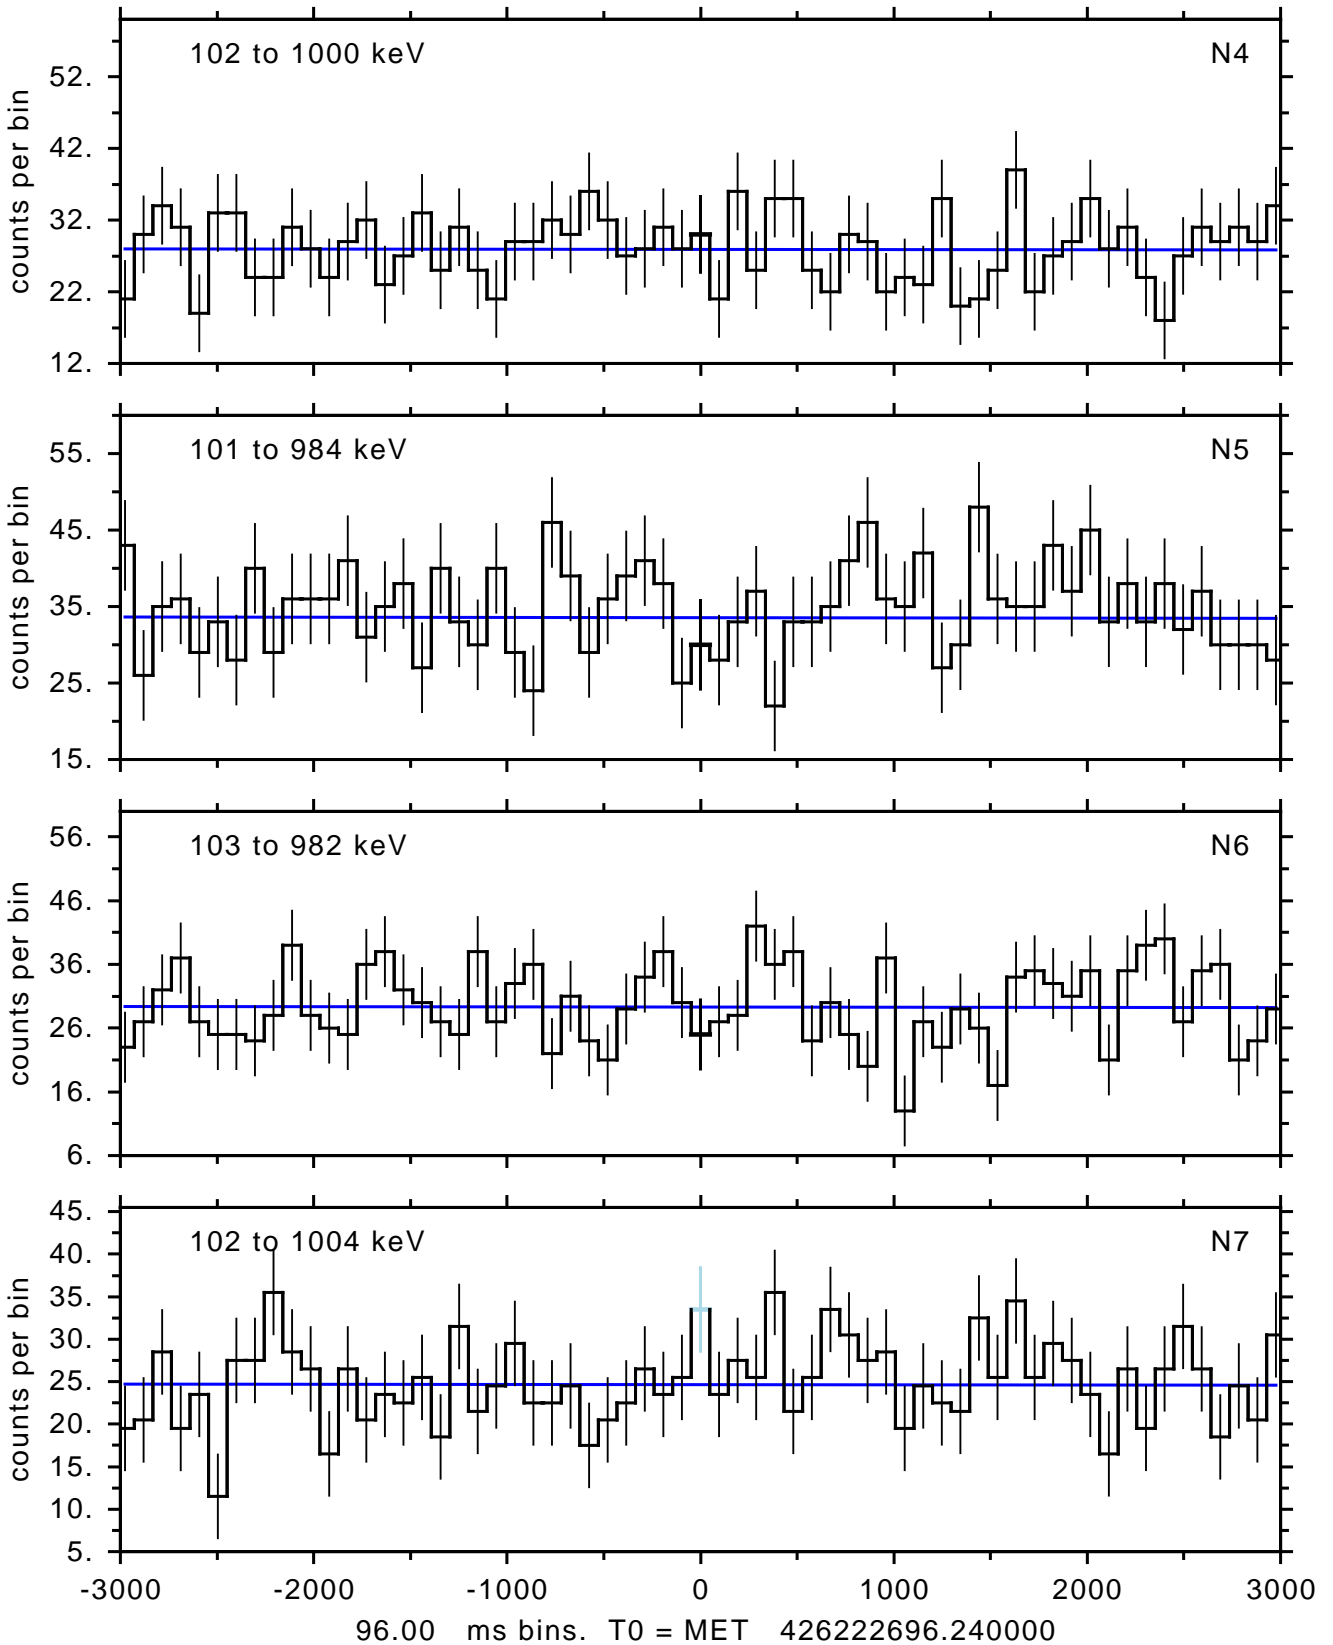

sGRB ver 95a of 2016 Oct 14 run on 2016-10-19 17:50:42
T0 = 426222696.240000 = 2014-07-05 03:11:33.240000
Algr: 4: P01 of F0041: glg_tte_b0_140705105_v00

sGRB ver 95a of 2016 Oct 14 run on 2016-10-19 17:50:42
T0 = 426222696.240000 = 2014-07-05 03:11:33.240000
Algr: 4: P01 of F0041: glg_tte_b0_140705105_v00