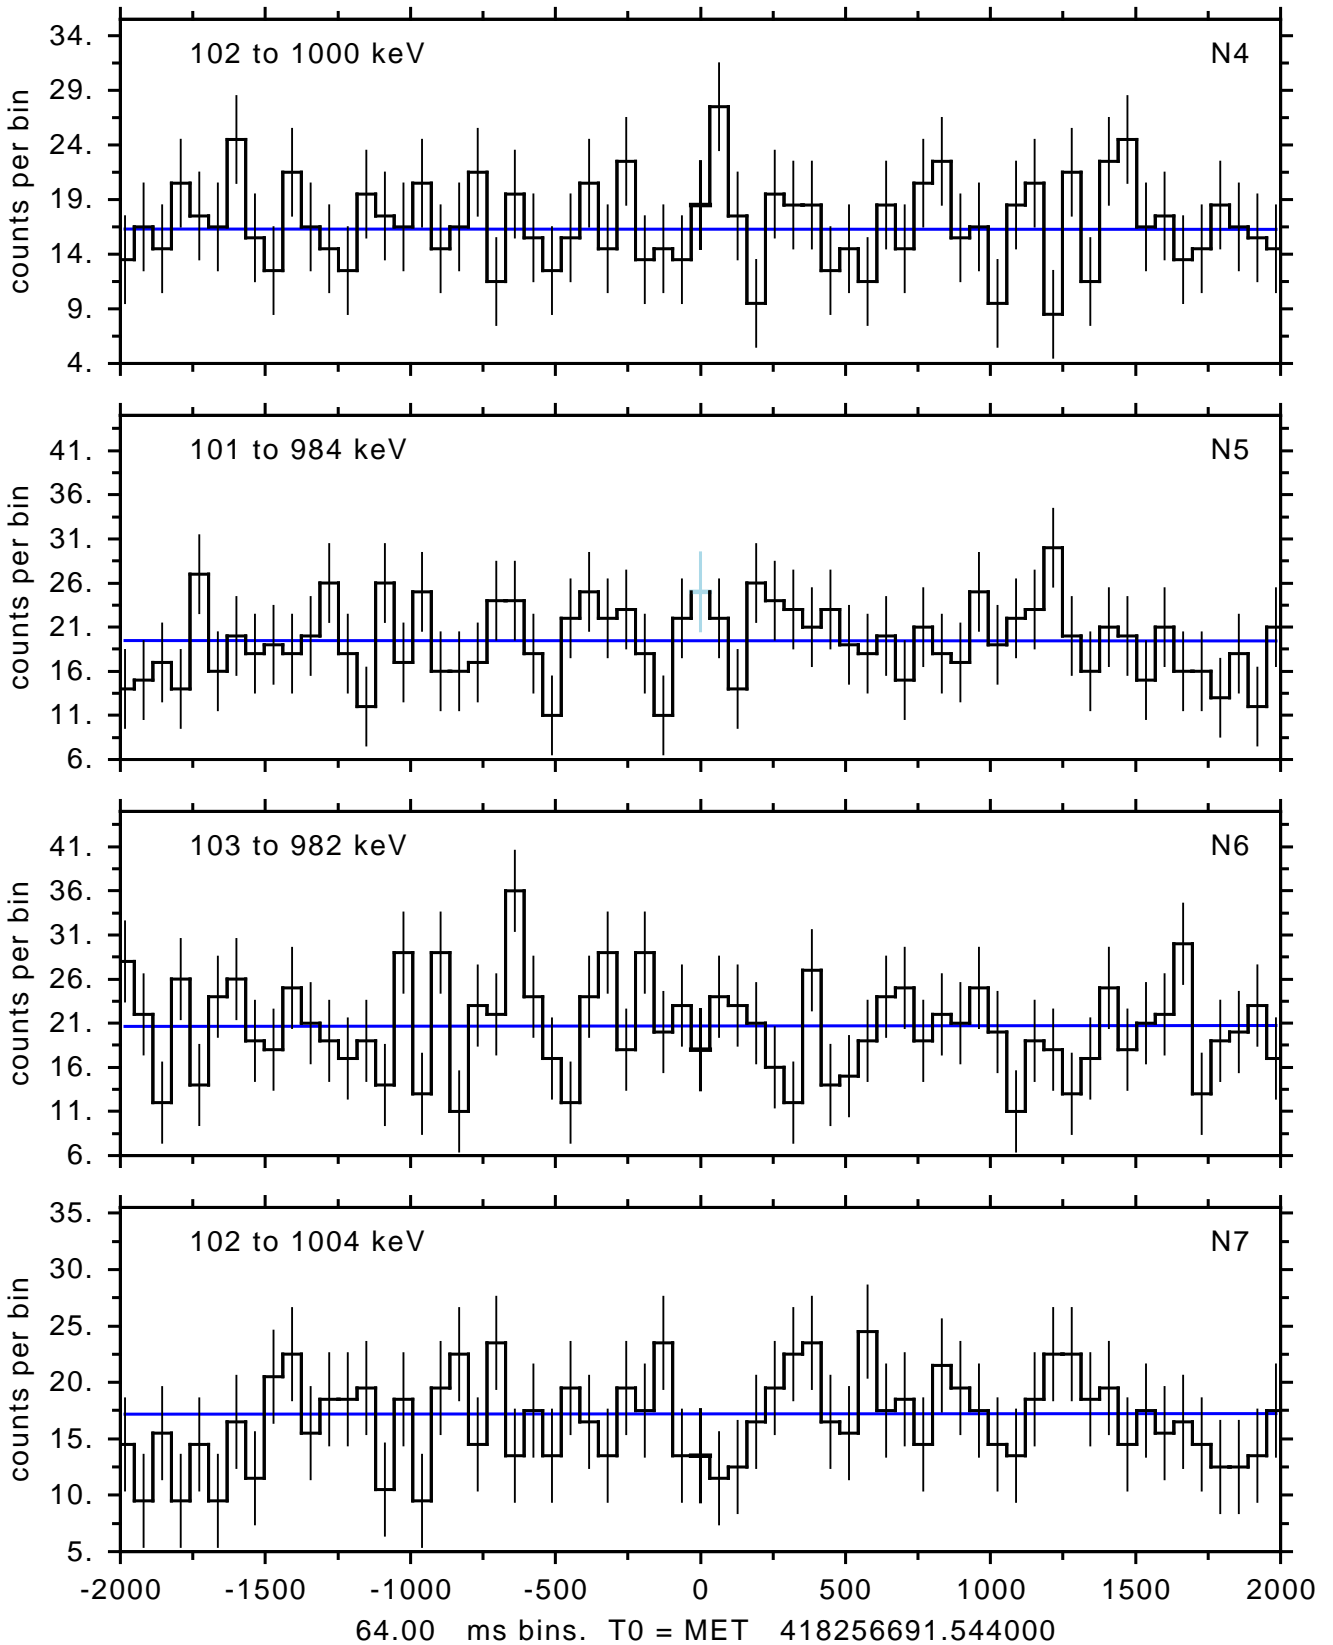

sGRB ver 95a of 2016 Oct 14 run on 2016-10-21 14:22:45
T0 = 418256691.544000 = 2014-04-03 22:24:48.544000
Algr: 4: P03 of F0033: glg_tte_b0_140403893_v00

sGRB ver 95a of 2016 Oct 14 run on 2016-10-21 14:22:45
T0 = 418256691.544000 = 2014-04-03 22:24:48.544000
Algr: 4: P03 of F0033: glg_tte_b0_140403893_v00