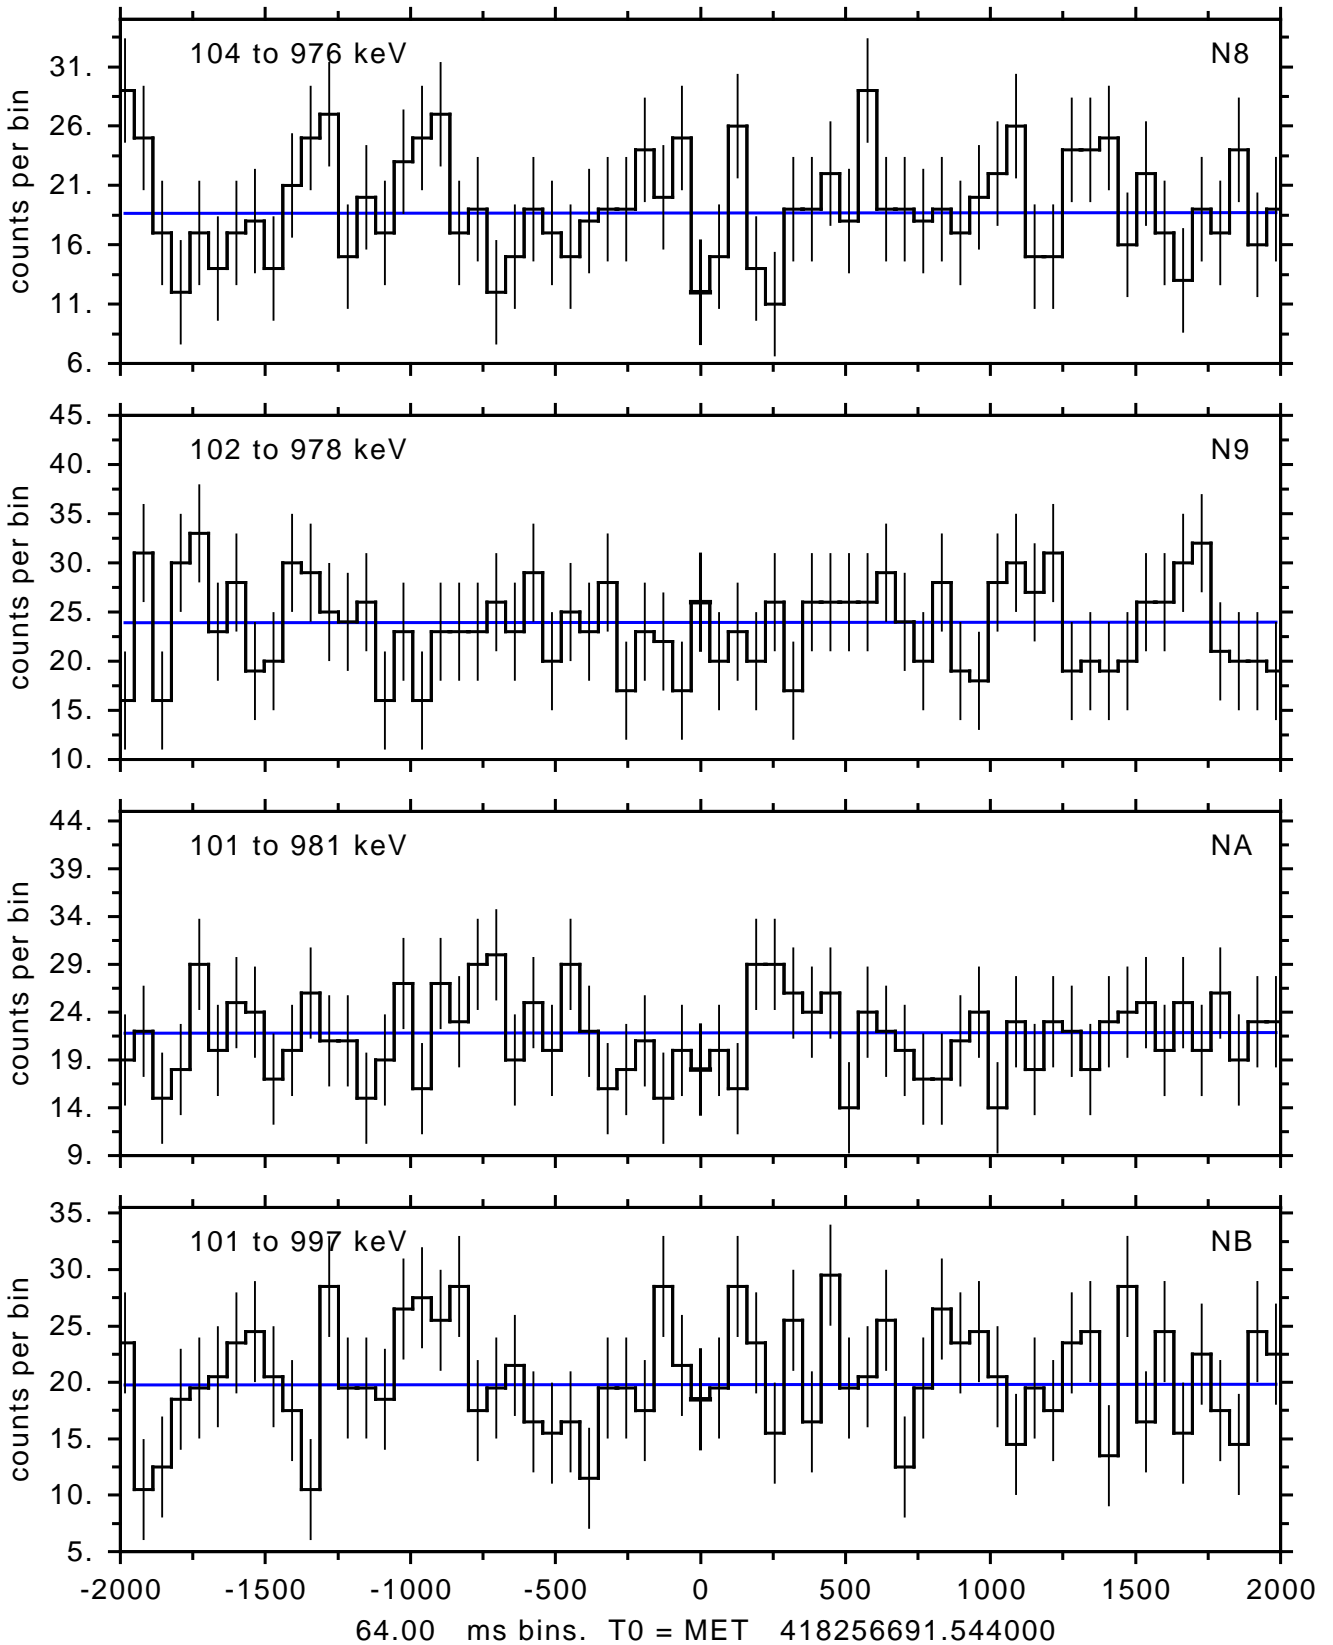

sGRB ver 95a of 2016 Oct 14 run on 2016-10-21 14:22:45
T0 = 418256691.544000 = 2014-04-03 22:24:48.544000
Algr: 4: P03 of F0033: glg_tte_b0_140403893_v00

sGRB ver 95a of 2016 Oct 14 run on 2016-10-21 14:22:45
T0 = 418256691.544000 = 2014-04-03 22:24:48.544000
Algr: 4: P03 of F0033: glg_tte_b0_140403893_v00