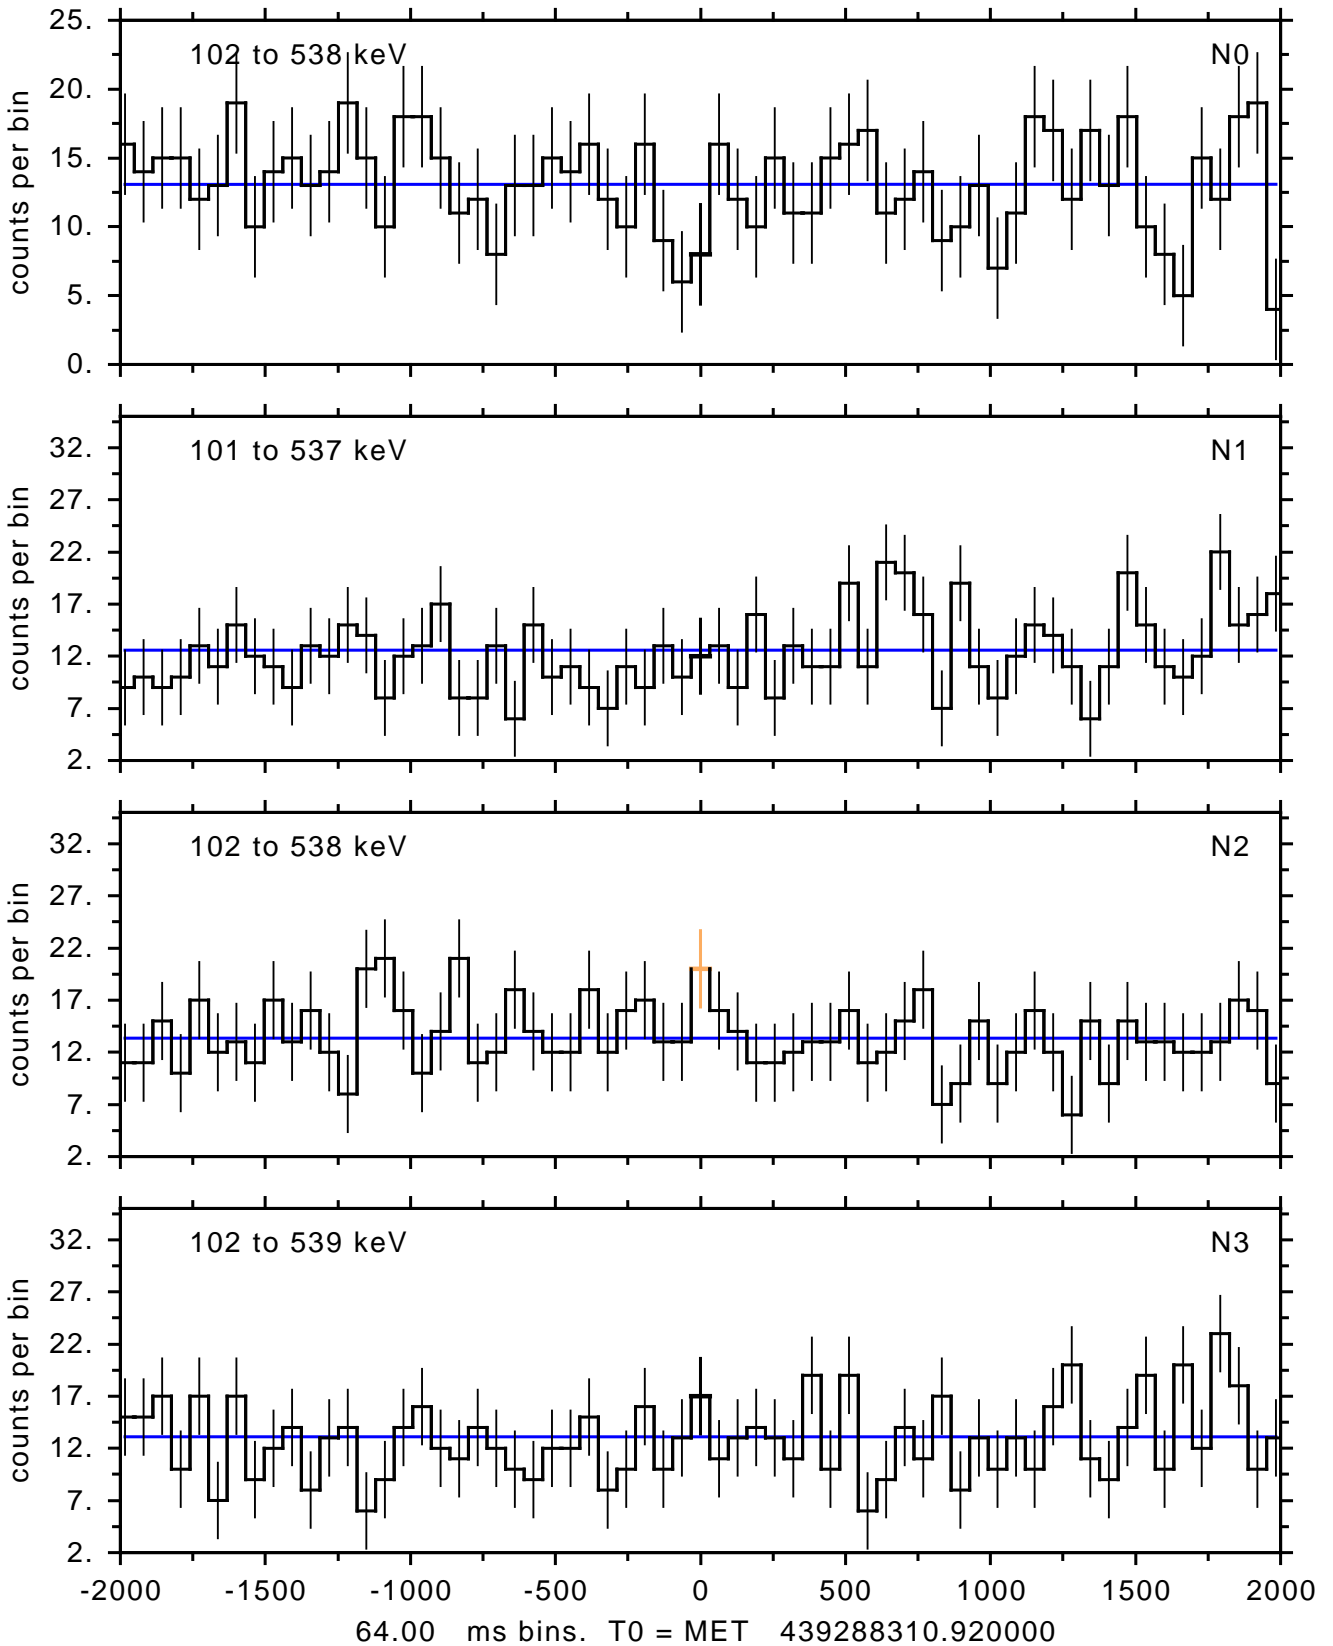

sGRB ver 95a of 2016 Oct 14 run on 2016-10-18 19:24:40  
T0 = 439288310.920000 = 2014-12-03 08:31:47.920000  
Algr: 3: P02 of F0022: glg\_tte\_b0\_141203273\_v00

sGRB ver 95a of 2016 Oct 14 run on 2016-10-18 19:24:40  
T0 = 439288310.920000 = 2014-12-03 08:31:47.920000  
Algr: 3: P02 of F0022: glg\_tte\_b0\_141203273\_v00