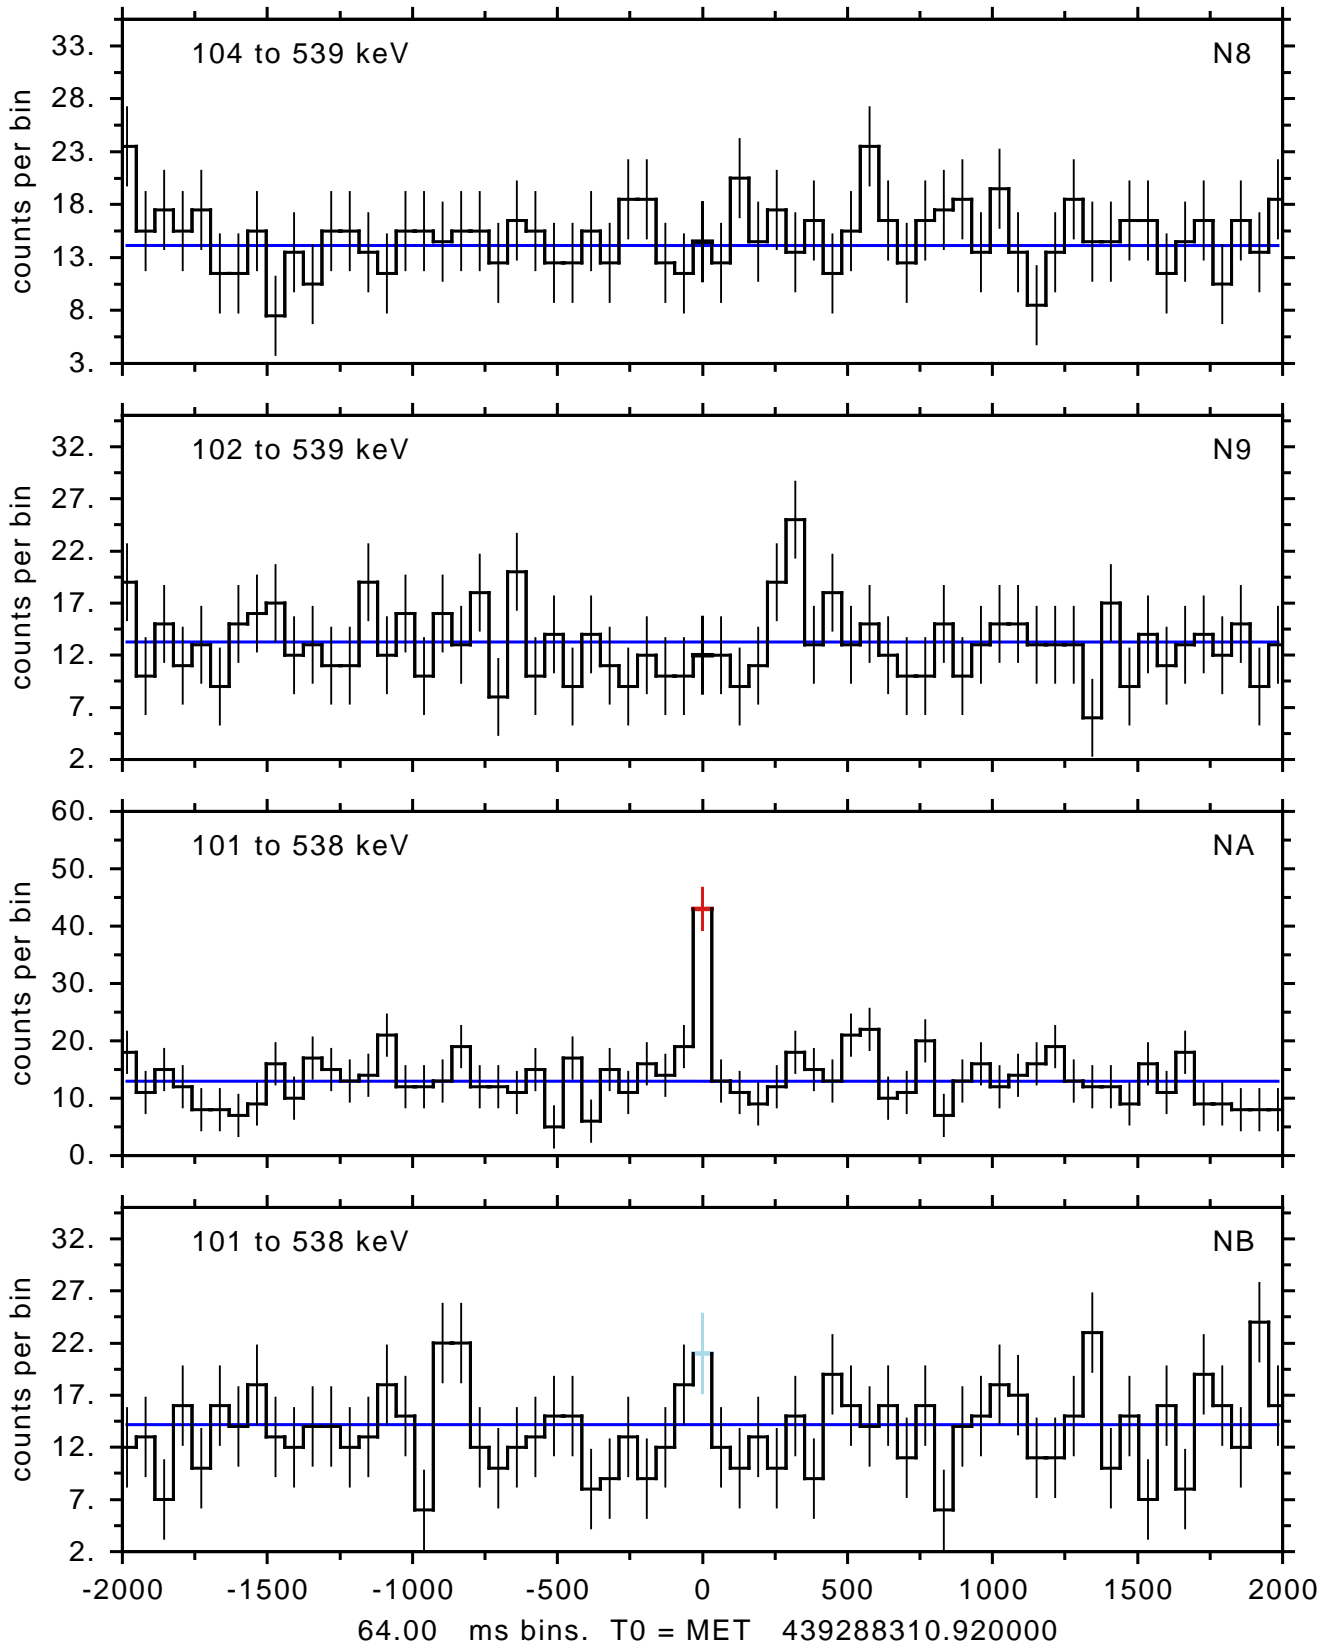

sGRB ver 95a of 2016 Oct 14 run on 2016-10-18 19:24:40  
T0 = 439288310.920000 = 2014-12-03 08:31:47.920000  
Algr: 3: P02 of F0022: glg\_tte\_b0\_141203273\_v00

sGRB ver 95a of 2016 Oct 14 run on 2016-10-18 19:24:40  
T0 = 439288310.920000 = 2014-12-03 08:31:47.920000  
Algr: 3: P02 of F0022: glg\_tte\_b0\_141203273\_v00