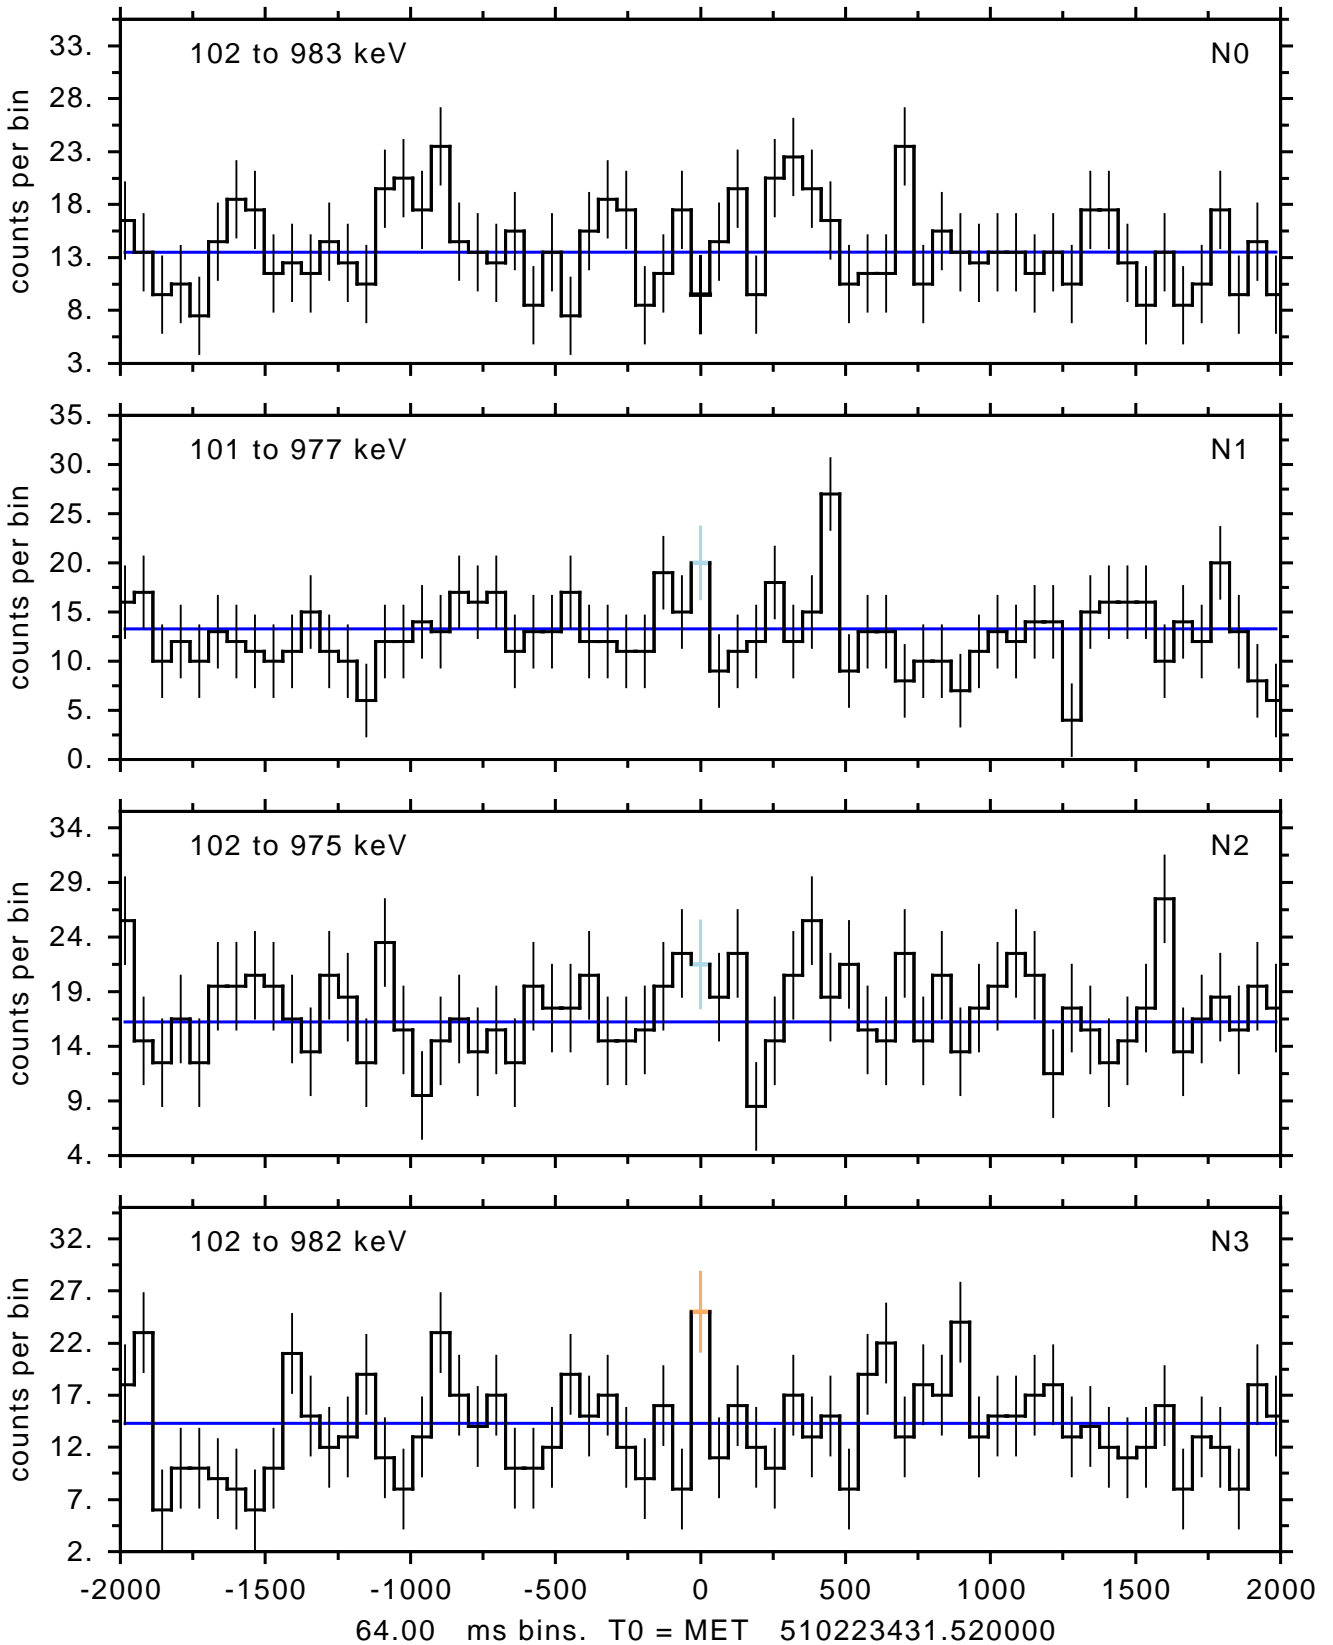

sGRB ver 95c of 2016 Nov 7 run on 2017-03-03 06:01:18
T0 = 510223431.520000 = 2017-03-03 08:43:46.520000
Algr: 4: P01 of F0001: glg_tte_b0_170303_08z_v00

sGRB ver 95c of 2016 Nov 7 run on 2017-03-03 06:01:18
T0 = 510223431.520000 = 2017-03-03 08:43:46.520000
Algr: 4: P01 of F0001: glg_tte_b0_170303_08z_v00